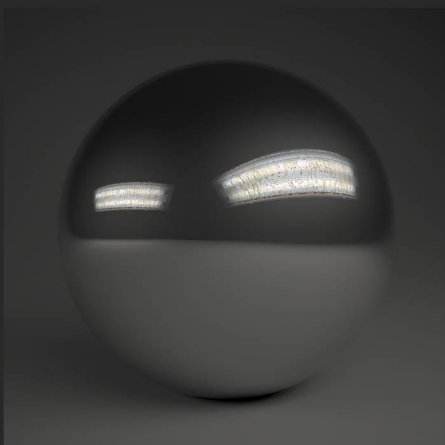

File names:

grayscale **flrsc_dirty_gray.hdr**

warm **flrsc_dirty_warm.hdr**

cold **flrsc_dirty_cold.hdr**

normal **flrsc_dirty_normal.hdr**

alpha **flrsc_dirty_alpha.jpg**