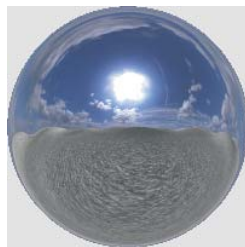

Resolution: 512 x 512 pixel

Spherical Map

DH107SX

DH107SN