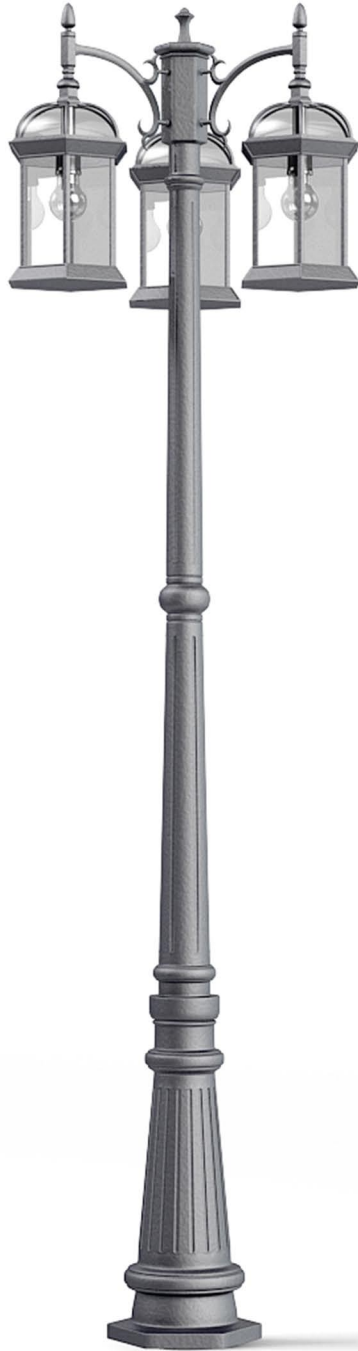

Triple Park Lantern

Poly: 49439

Vert: 50470

FILENAME: CGAXIS _ MODELS _ 94 _ 17