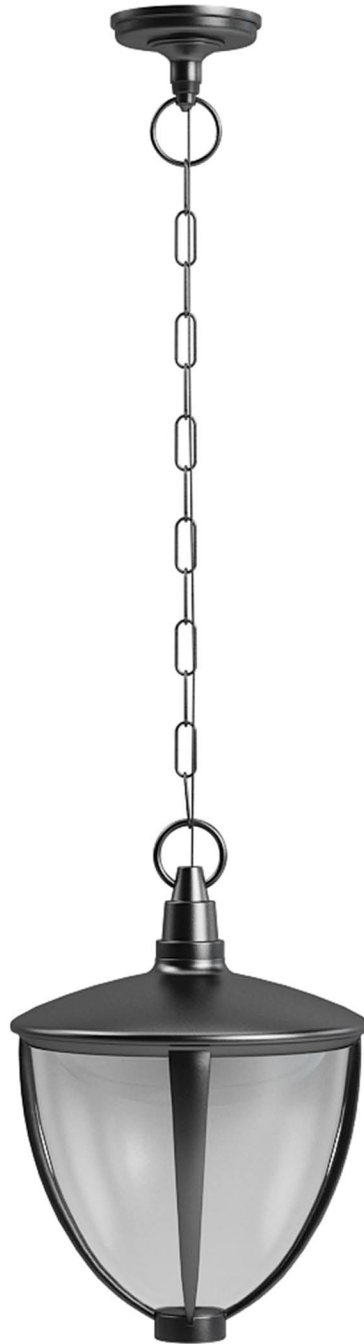

## Wall Exterior Lamp

**Poly: 33898**

**Vert: 25824**

**FILENAME: CGAXIS\_MODELS\_94\_01**

## Classic Wall Exterior Lamp

Poly: 25212

Vert: 25380

FILENAME: CGAXIS\_MODELS\_94\_07

**Stained Glass Exterior Lamp****Poly: 2304****Vert: 2224****FILENAME: CGAXIS\_MODELS\_94\_08**

## Triple Park Lamp

**Poly: 126658**

**Vert: 126974**

**FILENAME: CGAXIS \_ MODELS \_ 94 \_ 18**

## Ceiling Exterior Lamp

Poly: 20475

Vert: 20372

FILENAME: CGAXIS\_MODELS\_94\_20