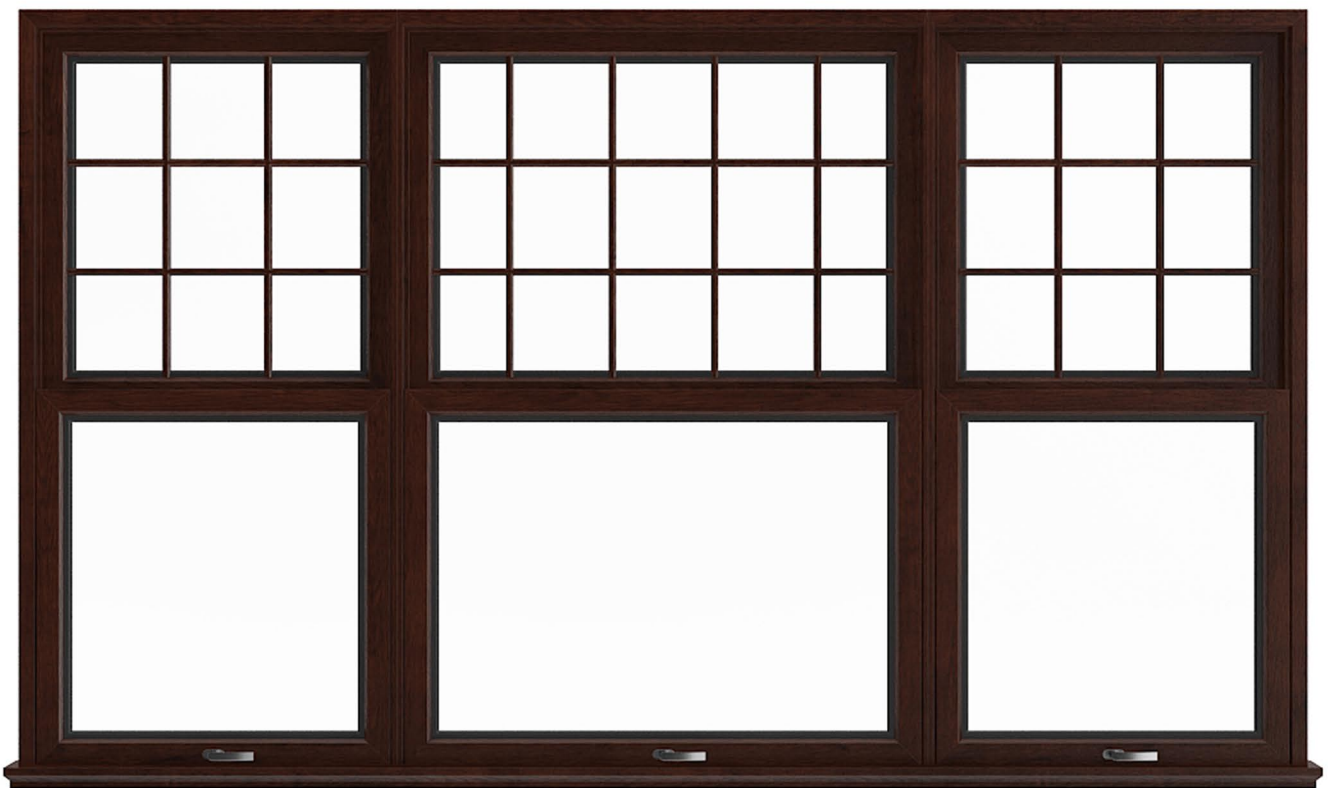

Wooden Window (143.5 x 238 cm)

Poly: 76216

Vert: 77374

FILENAME: CGAXIS _ MODELS _ 82 _ 36