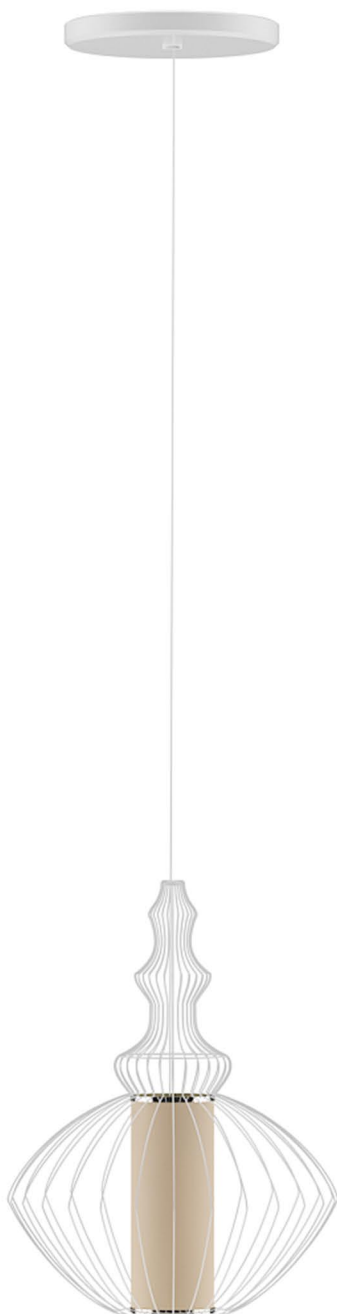

Ceiling Lamp with Copper Shade

Poly: 19718

Vert: 20399

FILENAME: CGAXIS_MODELS_81_01

Ceiling Lamp with Copper Shade

Poly: 19727

Vert: 20420

FILENAME: CGAXIS _ MODELS _ 81 _ 02

Ceiling Lamp with Copper Shade

Poly: 19683

Vert: 20120

FILENAME: CGAXIS _ MODELS _ 81 _ 03

Ceiling Lamp with Wire Shade

Poly: 720045

Vert: 722456

FILENAME: CGAXIS _ MODELS _ 81 _ 04

Ceiling Lamp with Wire Shade

Poly: 523255

Vert: 526176

FILENAME: CGAXIS _ MODELS _ 81 _ 05

Ceiling Lamp with Wire Shade

Poly: 307417

Vert: 309216

FILENAME: CGAXIS _ MODELS _ 81 _ 06

Cubic Desk Lamp

Poly: 17632

Vert: 17828

FILENAME: CGAXIS_MODELS_81_07

Large Round Floor Lamp

Poly: 26772

Vert: 27208

FILENAME: CGAXIS_MODELS_81_08