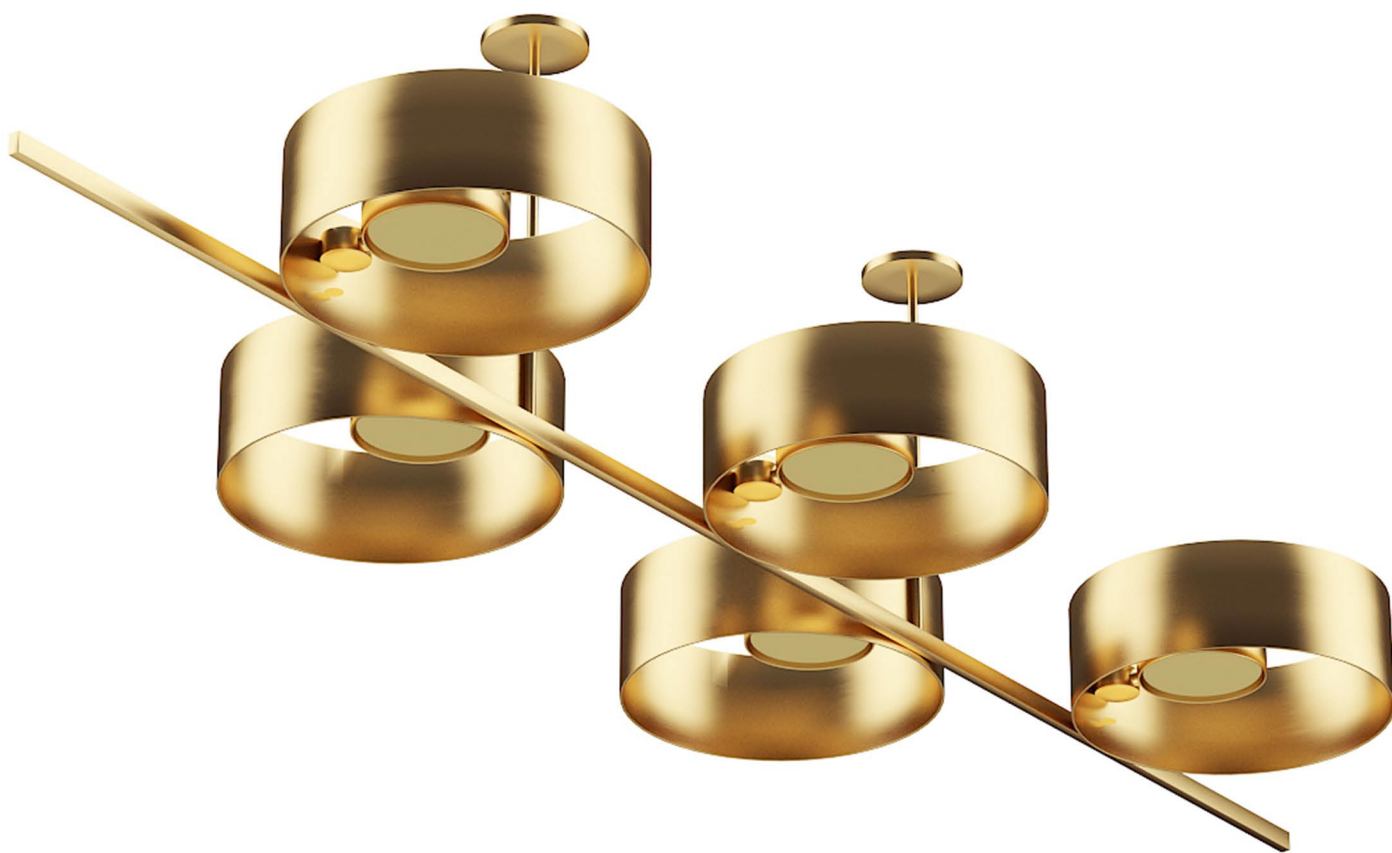

Golden Metal Ceiling Lamp

Poly: 28827

Vert: 27944

FILENAME: CGAXIS _ MODELS _ 81 _ 29