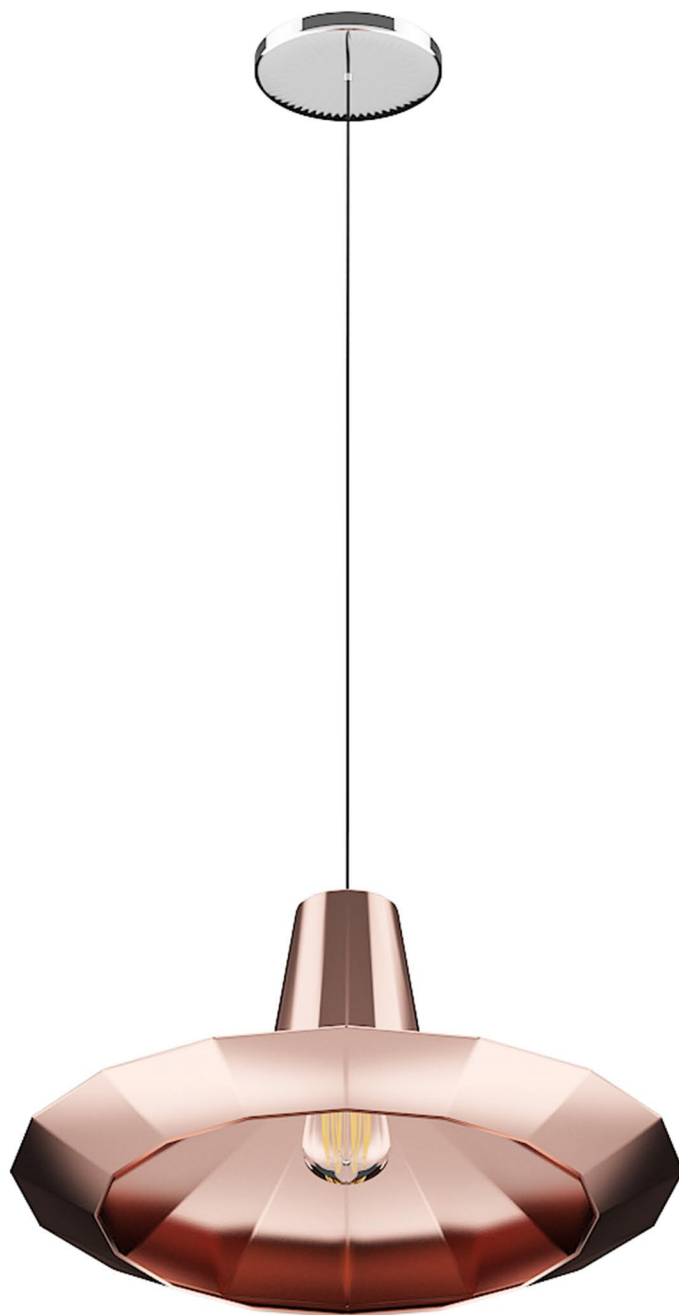

Ceiling Lamp with Copper Shade

Poly: 19718

Vert: 20399

FILENAME: CGAXIS_MODELS_81_01

Ceiling Lamp with Copper Shade

Poly: 19727

Vert: 20420

FILENAME: CGAXIS _ MODELS _ 81 _ 02

Ceiling Lamp with Copper Shade

Poly: 19683

Vert: 20120

FILENAME: CGAXIS _ MODELS _ 81 _ 03

Ceiling Lamp with Wire Shade

Poly: 720045

Vert: 722456

FILENAME: CGAXIS _ MODELS _ 81 _ 04

Ceiling Lamp with Wire Shade

Poly: 523255

Vert: 526176

FILENAME: CGAXIS _ MODELS _ 81 _ 05

Ceiling Lamp with Wire Shade

Poly: 307417

Vert: 309216

FILENAME: CGAXIS _ MODELS _ 81 _ 06

Cubic Desk Lamp

Poly: 17632

Vert: 17828

FILENAME: CGAXIS_MODELS_81_07

Large Round Floor Lamp

Poly: 26772

Vert: 27208

FILENAME: CGAXIS_MODELS_81_08