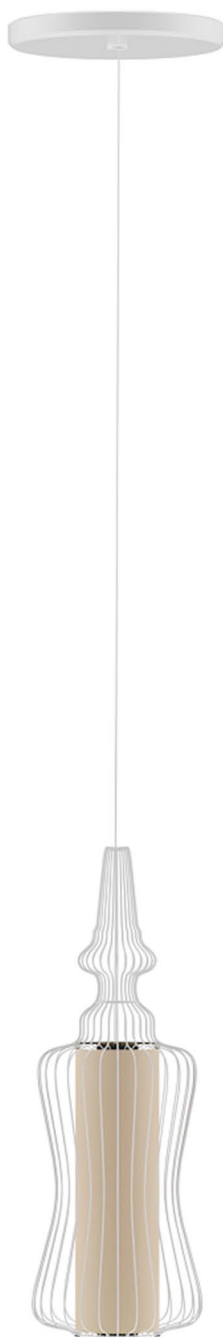

Ceiling Lamp with Copper Shade

Poly: 19718

Vert: 20399

FILENAME: CGAXIS_MODELS_81_01

Ceiling Lamp with Copper Shade

Poly: 19727

Vert: 20420

FILENAME: CGAXIS _ MODELS _ 81 _ 02

Ceiling Lamp with Copper Shade

Poly: 19683

Vert: 20120

FILENAME: CGAXIS _ MODELS _ 81 _ 03

Ceiling Lamp with Wire Shade

Poly: 720045

Vert: 722456

FILENAME: CGAXIS _ MODELS _ 81 _ 04

Ceiling Lamp with Wire Shade

Poly: 523255

Vert: 526176

FILENAME: CGAXIS _ MODELS _ 81 _ 05

Ceiling Lamp with Wire Shade

Poly: 307417

Vert: 309216

FILENAME: CGAXIS _ MODELS _ 81 _ 06

Cubic Desk Lamp

Poly: 17632

Vert: 17828

FILENAME: CGAXIS_MODELS_81_07

Large Round Floor Lamp

Poly: 26772

Vert: 27208

FILENAME: CGAXIS_MODELS_81_08