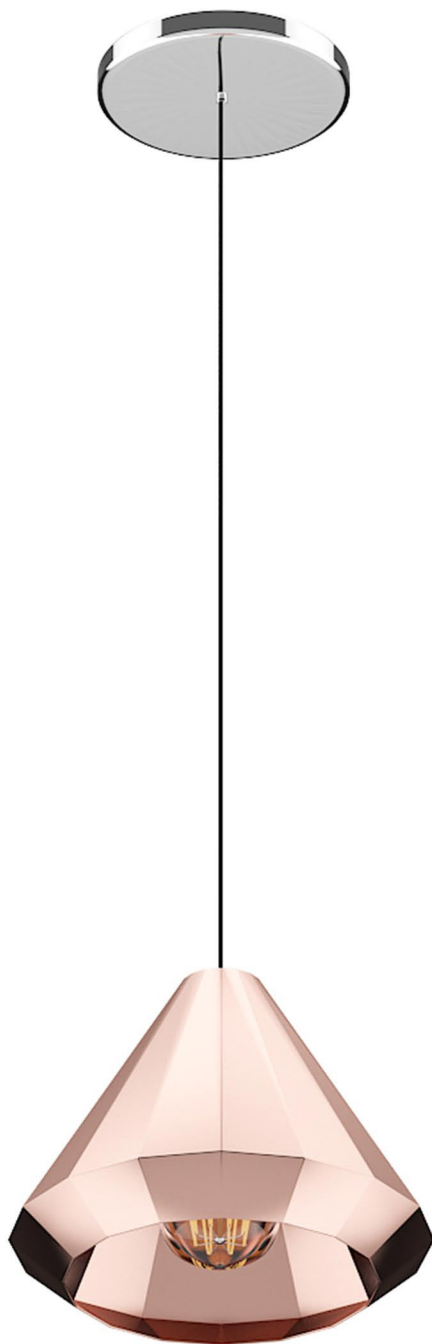

Ceiling Lamp with Copper Shade

Poly: 19718

Vert: 20399

FILENAME: CGAXIS_MODELS_81_01

Ceiling Lamp with Copper Shade

Poly: 19727

Vert: 20420

FILENAME: CGAXIS _ MODELS _ 81 _ 02

Ceiling Lamp with Copper Shade

Poly: 19683

Vert: 20120

FILENAME: CGAXIS _ MODELS _ 81 _ 03

Ceiling Lamp with Wire Shade

Poly: 720045

Vert: 722456

FILENAME: CGAXIS _ MODELS _ 81 _ 04

Ceiling Lamp with Wire Shade

Poly: 523255

Vert: 526176

FILENAME: CGAXIS _ MODELS _ 81 _ 05

Ceiling Lamp with Wire Shade

Poly: 307417

Vert: 309216

FILENAME: CGAXIS _ MODELS _ 81 _ 06

Cubic Desk Lamp

Poly: 17632

Vert: 17828

FILENAME: CGAXIS_MODELS_81_07

Large Round Floor Lamp

Poly: 26772

Vert: 27208

FILENAME: CGAXIS_MODELS_81_08