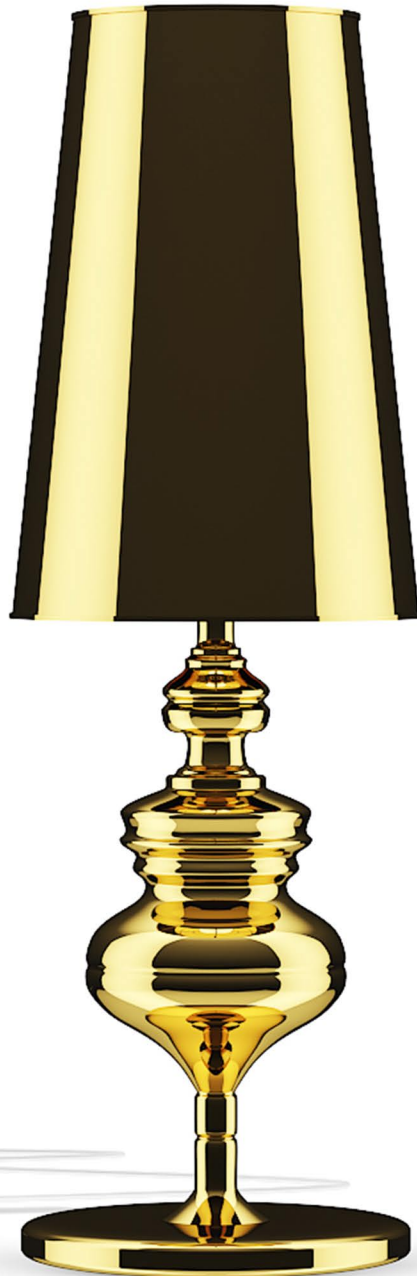

Ceiling Lamp with Copper Shade

Poly: 19718

Vert: 20399

FILENAME: CGAXIS_MODELS_81_01

Ceiling Lamp with Copper Shade

Poly: 19727

Vert: 20420

FILENAME: CGAXIS _ MODELS _ 81 _ 02

Ceiling Lamp with Copper Shade

Poly: 19683

Vert: 20120

FILENAME: CGAXIS _ MODELS _ 81 _ 03

Ceiling Lamp with Wire Shade

Poly: 720045

Vert: 722456

FILENAME: CGAXIS _ MODELS _ 81 _ 04

Ceiling Lamp with Wire Shade

Poly: 523255

Vert: 526176

FILENAME: CGAXIS _ MODELS _ 81 _ 05

Ceiling Lamp with Wire Shade

Poly: 307417

Vert: 309216

FILENAME: CGAXIS _ MODELS _ 81 _ 06

Desk Lamp with Black Shade

Poly: 28448

Vert: 28940

FILENAME: CGAXIS_MODELS_81_09

Golden Desk Lamp

Poly: 59084

Vert: 59554

FILENAME: CGAXIS_MODELS_81_10