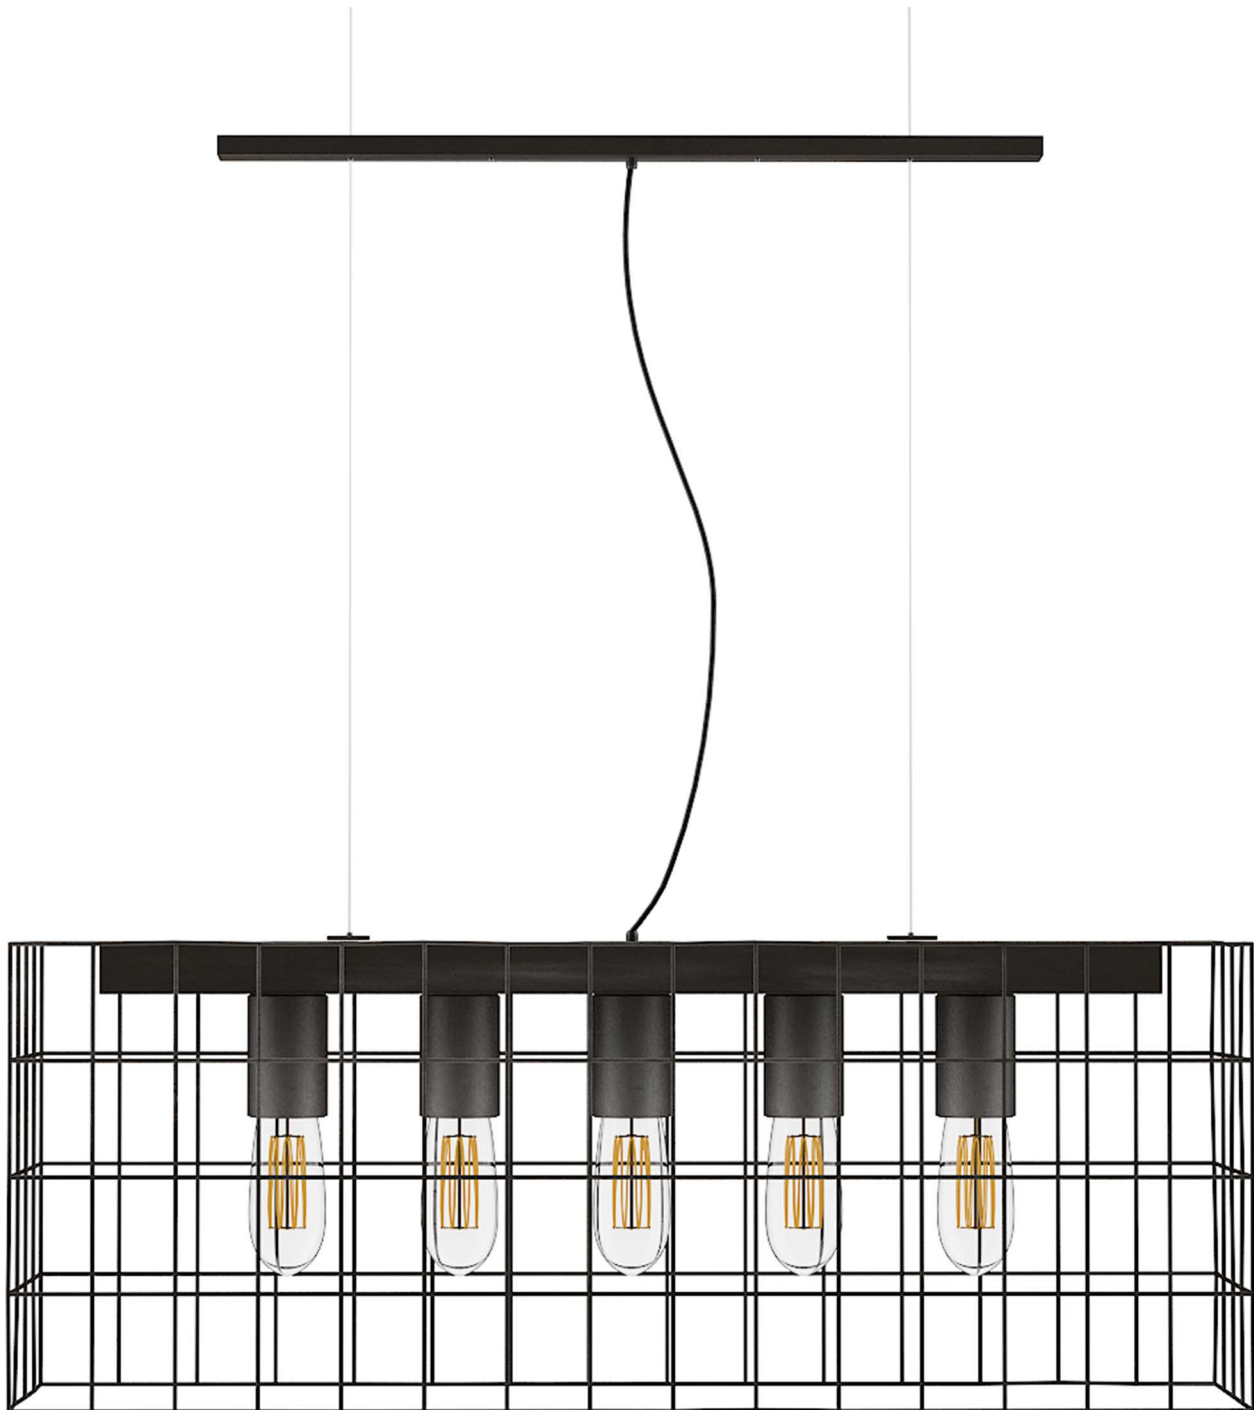

Ceiling Lamp with Wire Shade

Poly: 93605

Vert: 93962

FILENAME: CGAXIS_MODELS_81_17