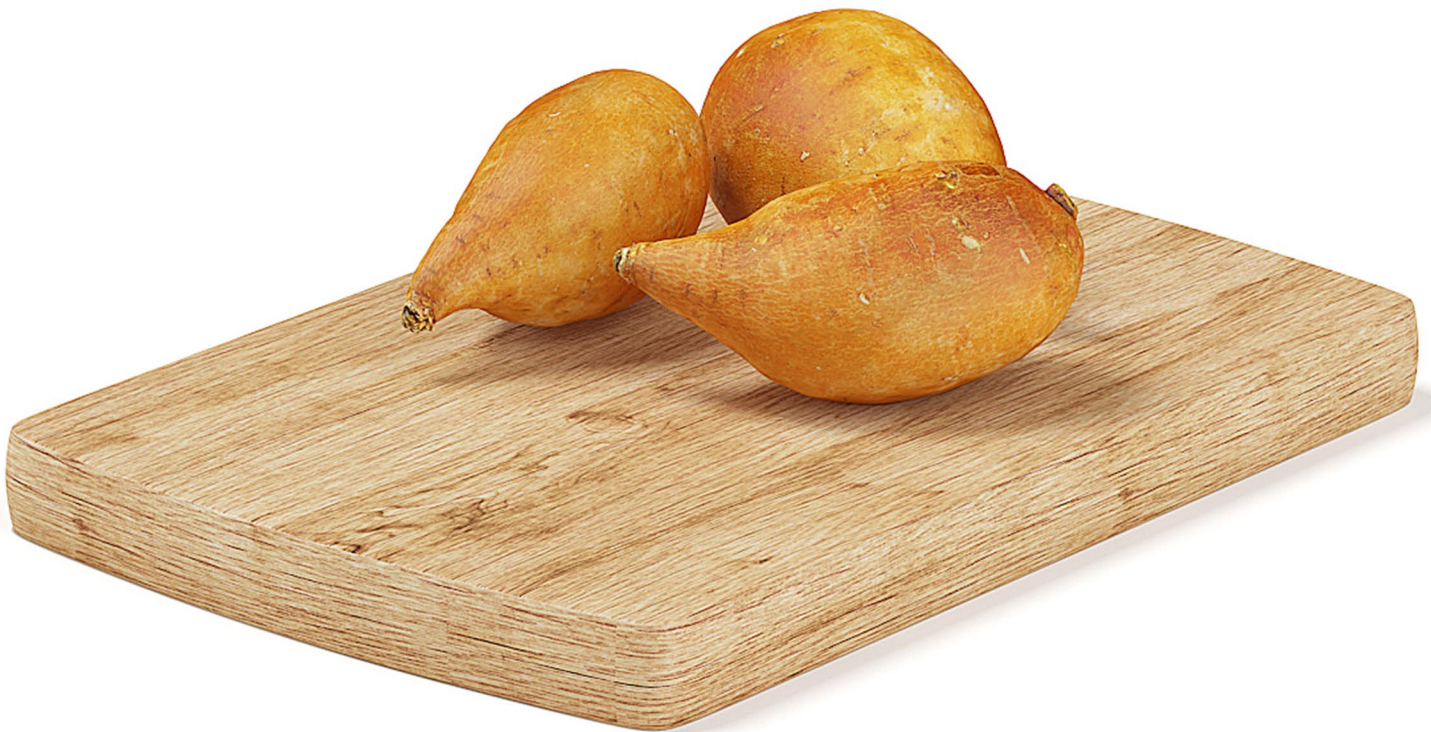

Yams on Wooden Board

Poly: 13418

Vert: 13426

FILENAME: CGAXIS_MODELS_73_22