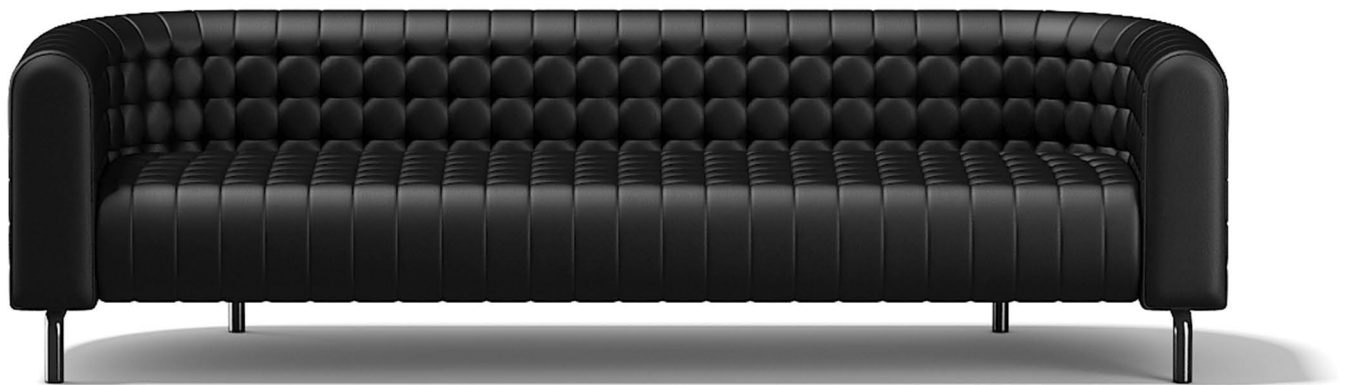

Black Leather Sofa

Poly: 125236

Vert: 125598

FILENAME: CGAXIS _ MODELS _ 68 _ 16