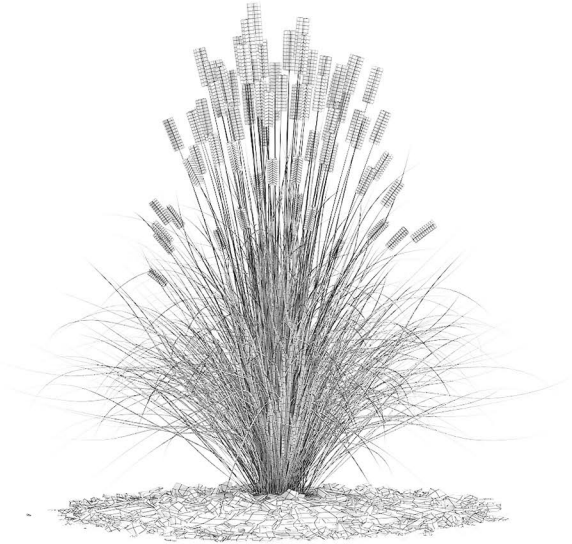

Poly: 428112

Vert: 628146

FILENAME: CGAXIS_MODELS_66_15

Ornamental Grass

Height: 137cm

Poly: 374540

Vert: 547612

FILENAME: CGAXIS_MODELS_66_16

Ornamental Grass

Height: 51cm

Poly: 65248

Vert: 89268

FILENAME: CGAXIS_MODELS_66_17

Ornamental Grass

Height: 40cm

Poly: 37664