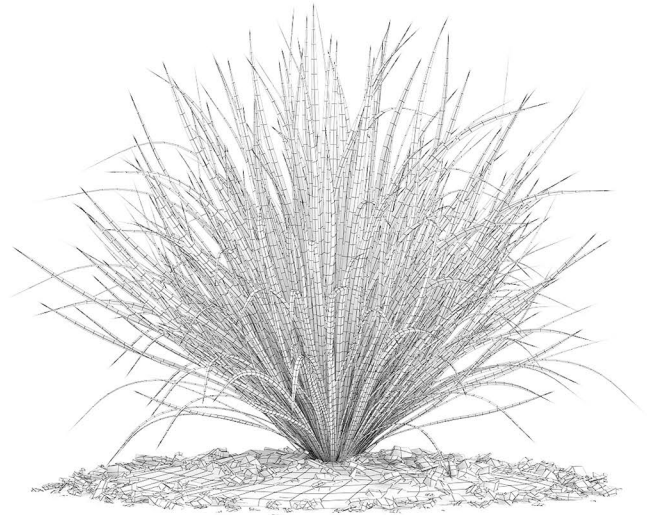

Poly: 428112

Vert: 628146

FILENAME: CGAXIS_MODELS_66_15

Ornamental Grass

Height: 137cm

Poly: 374540

Vert: 547612

FILENAME: CGAXIS_MODELS_66_16

Ornamental Grass

Height: 51cm

Poly: 65248

Vert: 89268

FILENAME: CGAXIS_MODELS_66_17

Ornamental Grass

Height: 40cm

Poly: 37664

Vert: 51907

FILENAME: CGAXIS_MODELS_66_18

Pidgeon Berry Shrub (*Rivina humilis*)

Height: 136cm

Poly: 228000

Vert: 607989

FILENAME: CGAXIS_MODELS_66_19

Pine Shrub (Pinus)