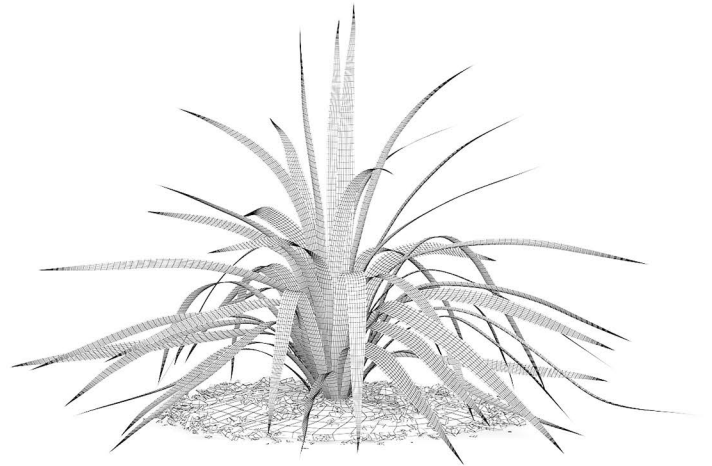

Sunflowers (Helianthus)

Height: 162cm

Poly: 90416

Vert: 113715

FILENAME: CGAXIS_MODELS_66_25

Thuja (Thuja koraiensis)

Height: 80cm

Poly: 24224

Vert: 39715

FILENAME: CGAXIS _ MODELS _ 66 _ 26

Small Boxwood Plant (*Buxus sempervirens*)

Height: 49cm

Poly: 99652

Vert: 191539

FILENAME: CGAXIS _ MODELS _ 66 _ 27

Large Boxwood Plant (*Buxus sempervirens*)

Height: 106cm

Poly: 305912

Vert: 612655

FILENAME: CGAXIS_MODELS_66_28

Yellow Yucca Plant (*Yucca arkansana*)

Height: 52cm

Poly: 40960

Vert: 46327

FILENAME: CGAXIS_MODELS_66_29

Yucca Plant (*Yucca baileyi*)

Height: 54cm

Poly: 61796

Vert: 76405

FILENAME: CGAXIS_MODELS_66_30

Pasque Flowers (Pulsatilla Vulgaris)

Height: 38cm