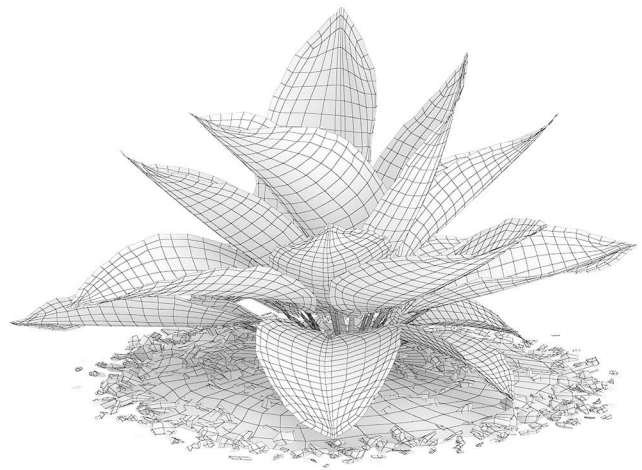

Height: 76cm

Poly: 422912

Vert: 452323

FILENAME: CGAXIS_MODELS_66_12

Hosta Plant (Hosta kiyosumiensis)

Height: 31cm

Poly: 24988

Vert: 27205

FILENAME: CGAXIS _ MODELS _ 66 _ 13

Kniphofia Plant (Tritoma)

Height: 66cm

Poly: 162848

Vert: 178530

FILENAME: CGAXIS_MODELS_66_14

Ornamental Grass

Height: 164cm