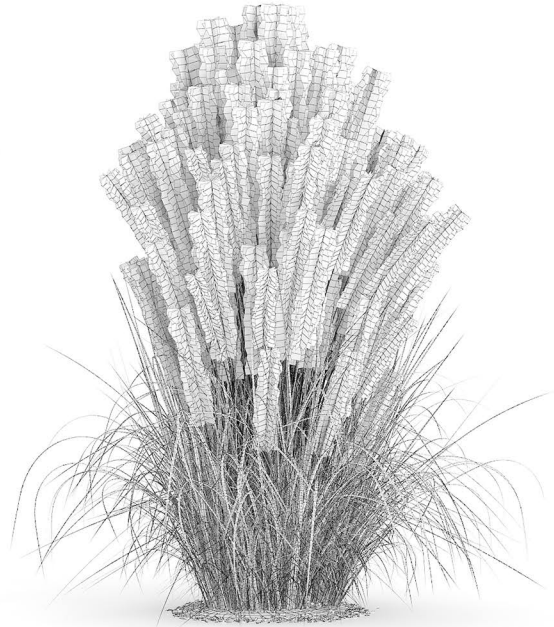

Ornamental Grass

Height: 137cm

Poly: 374540

Vert: 547612

FILENAME: CGAXIS_MODELS_66_16