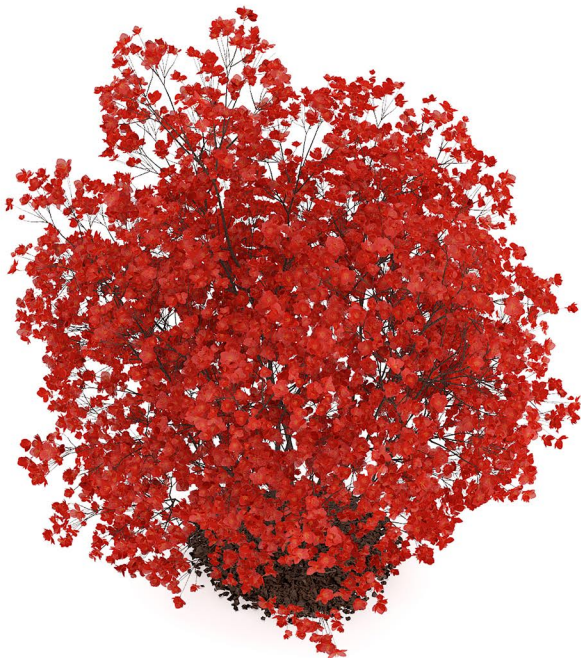

Flowering Quince Plant (Chaenomeles)

Height: 130cm

Poly: 853902

Vert: 1267121

FILENAME: CGAXIS_MODELS_66_09