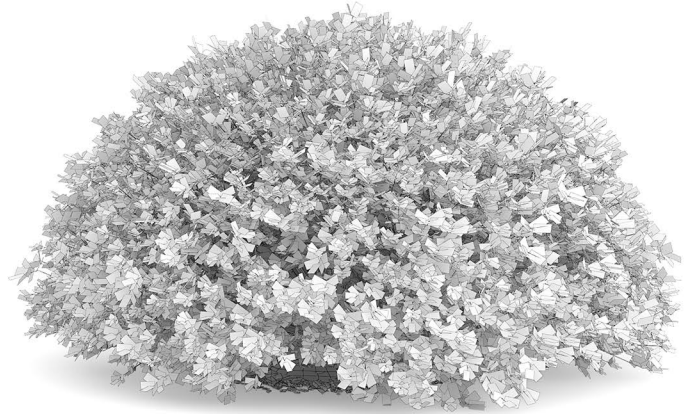

Round Boxwood Plant (*Buxus sempervirens*)

Height: 52cm

Poly: 182782

Vert: 468513

FILENAME: CGAXIS_MODELS_66_11