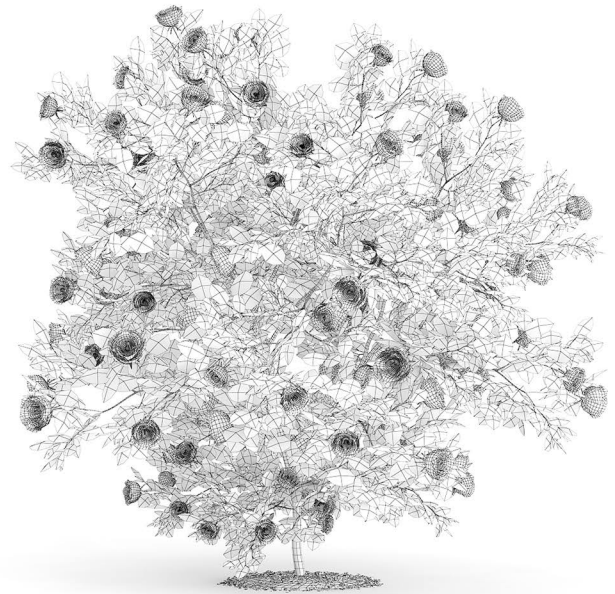

Vert: 51907

FILENAME: CGAXIS_MODELS_66_18

Pidgeon Berry Shrub (*Rivina humilis*)

Height: 136cm

Poly: 228000

Vert: 607989

FILENAME: CGAXIS_MODELS_66_19

Pine Shrub (Pinus)

Height: 61cm

Poly: 118958

Vert: 363314

FILENAME: CGAXIS_MODELS_66_20

Red Rose Shrub

Height: 167cm

Poly: 300548

Vert: 376799