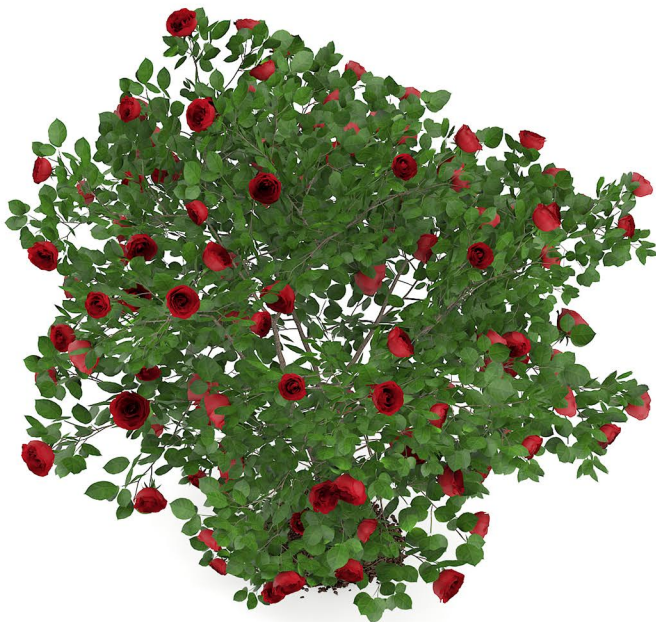

Height: 61cm

Poly: 118958

Vert: 363314

FILENAME: CGAXIS_MODELS_66_20

Red Rose Shrub

Height: 167cm

Poly: 300548

Vert: 376799