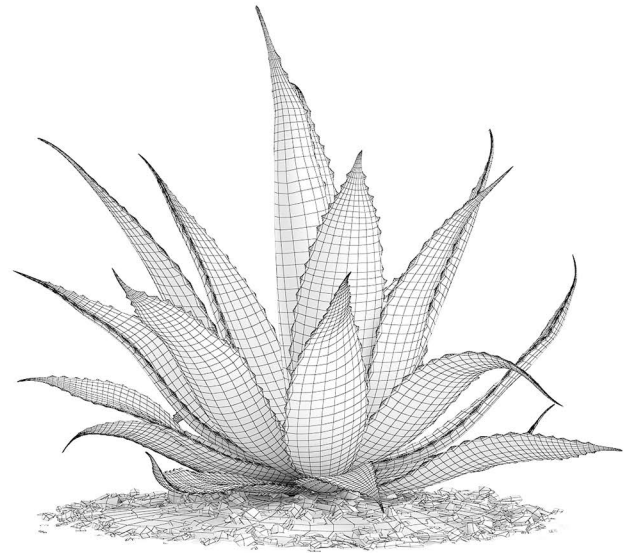

Japanese Maple (Acer Palmatum)

Height: 280cm

Poly: 289878

Vert: 344413

FILENAME: CGAXIS_MODELS_66_01

Japanese Maple (Acer Palmatum)

Height: 250cm

Poly: 346769

Vert: 403165

FILENAME: CGAXIS_MODELS_66_02

Allium Plant (*Allium giganteum*)

Height: 88cm

Poly: 175464

Vert: 185873

FILENAME: CGAXIS _ MODELS _ 66 _ 03

Aloe (Aloe Vera)

Height: 45cm

Poly: 61640

Vert: 63253

FILENAME: CGAXIS_MODELS_66_04

Amur Maple (*Acer ginnala*)

Height: 135cm

Poly: 85478

Vert: 117420