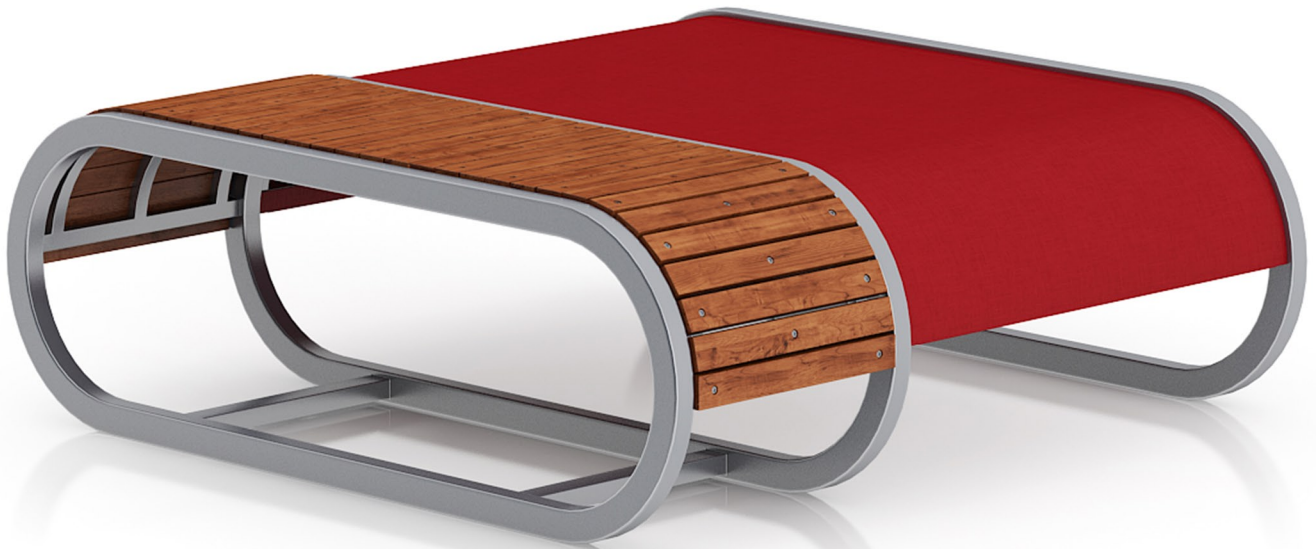

Modern Red Footrest

FILENAME: CGAXIS_MODELS_51_12