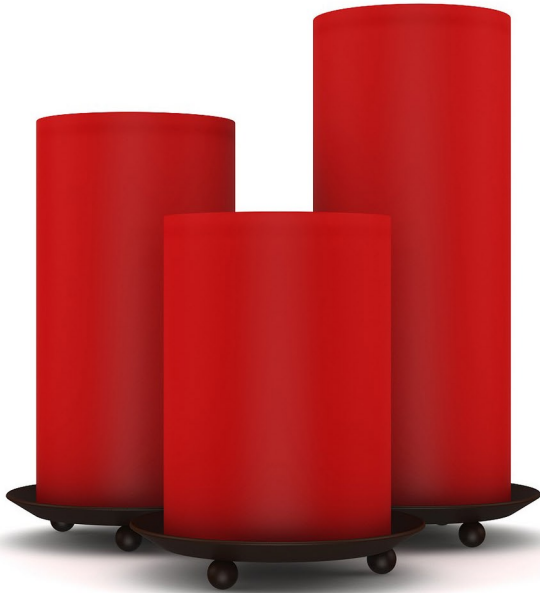

RED CANDLES

FILENAME: CGAXIS_MODELS_37_06