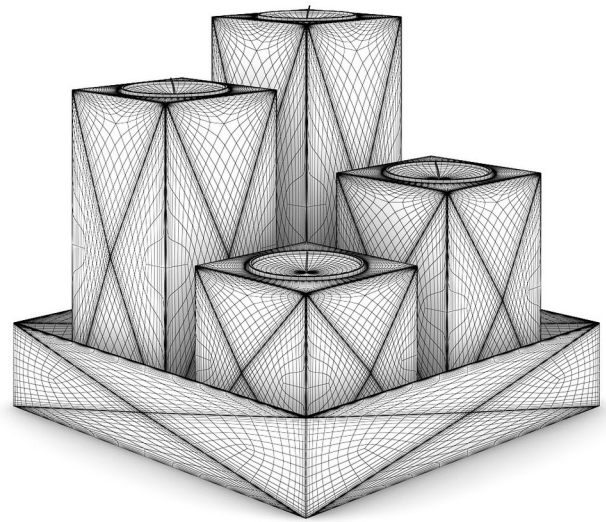

DOUBLE METAL CANDLES

FILENAME: CGAXIS _ MODELS _ 37 _ 13

BLUE CANDLE IN GLASS

FILENAME: CGAXIS _ MODELS _ 37 _ 14

ORANGE CANDLES SET

FILENAME: CGAXIS_MODELS_37_15

METAL CANDLES SET

FILENAME: CGAXIS _ MODELS _ 37 _ 16