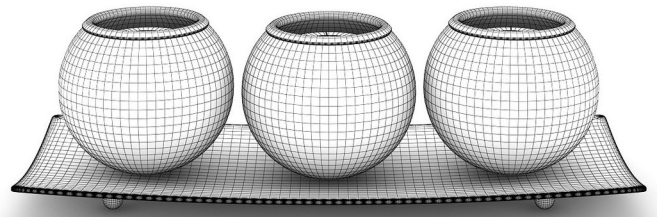

GOLDEN CANDLESTICKS

FILENAME: CGAXIS_MODELS_37_10