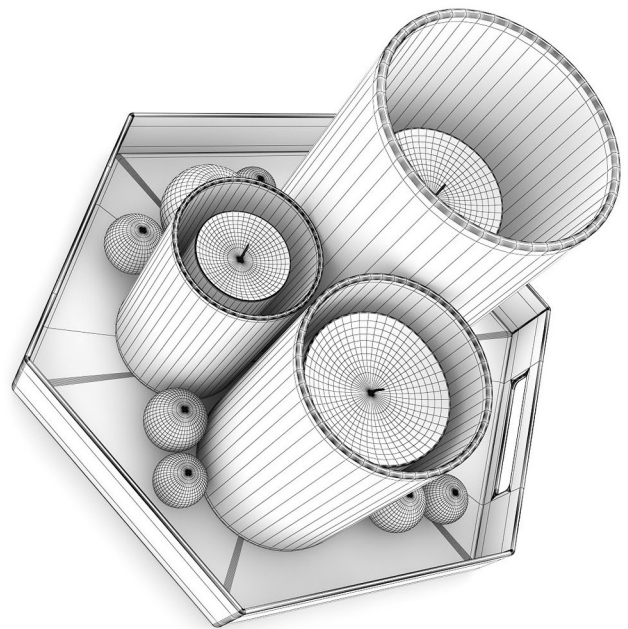

WHITE CANDLES SET

FILENAME: CGAXIS_MODELS_37_17