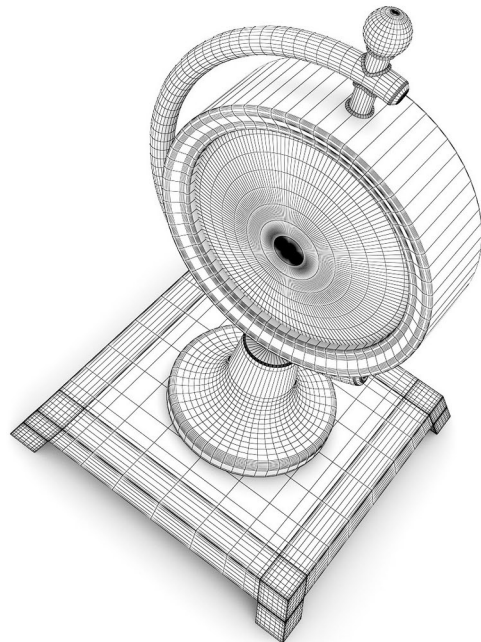

CLASSIC TABLE CLOCK 1

FILENAME: CGAXIS_MODELS_37_01

CLASSIC WALL CLOCK 1

FILENAME: CGAXIS _ MODELS _ 37 _ 02

CLASSIC TABLE CLOCK 2

FILENAME: CGAXIS_MODELS_37_03

CLASSIC WALL CLOCK 2

FILENAME: CGAXIS_MODELS_37_04