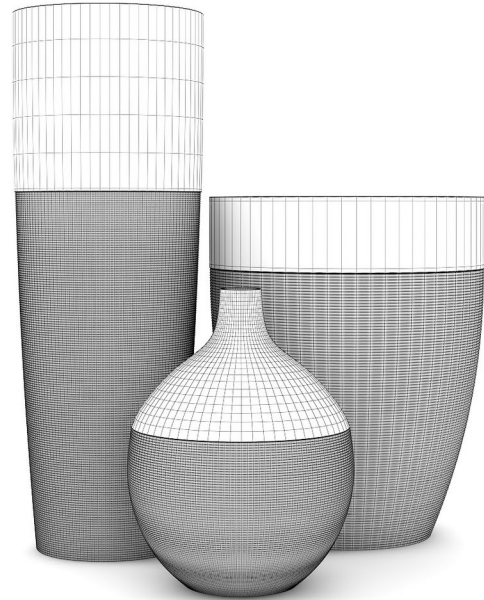

BLACK AND WHITE VASES

FILENAME: CGAXIS _ MODELS _ 37 _ 22