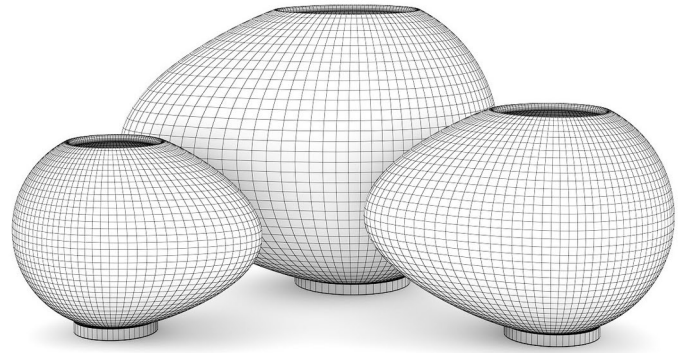

WHITE CANDLES SET

FILENAME: CGAXIS_MODELS_37_17

CERAMIC VASES 1

FILENAME: CGAXIS _ MODELS _ 37 _ 18

RED VASES

FILENAME: CGAXIS _ MODELS _ 37 _ 19

DARK BLUE VASES

FILENAME: CGAXIS _ MODELS _ 37 _ 20