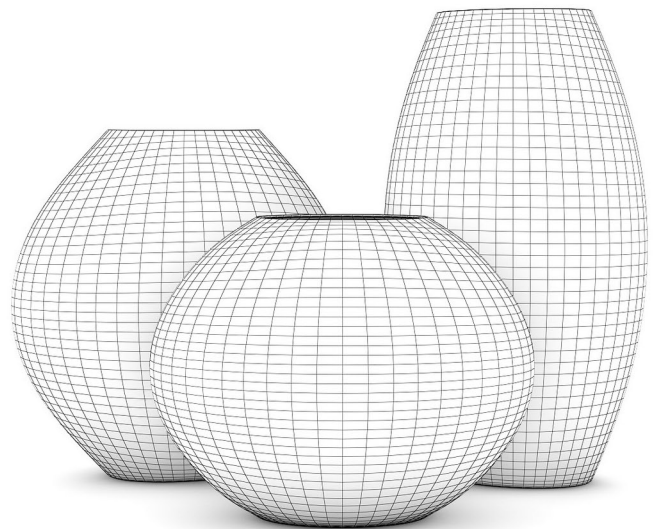

CERAMIC VASES 1

FILENAME: CGAXIS _ MODELS _ 37 _ 18