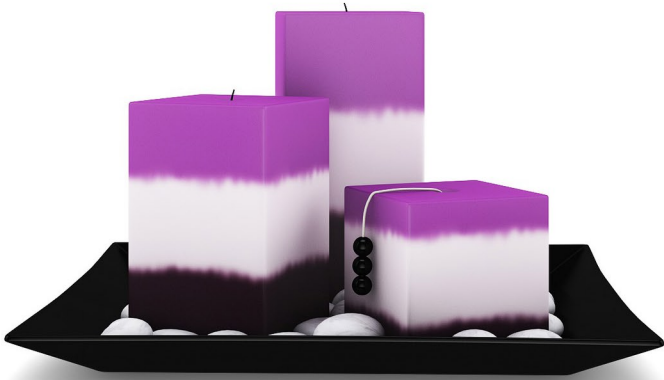

METAL CANDLESTICK

FILENAME: CGAXIS _ MODELS _ 37 _ 05

RED CANDLES

FILENAME: CGAXIS_MODELS_37_06

WHITE CANDLE IN GLASS

FILENAME: CGAXIS _ MODELS _ 37 _ 07

PURPLE-WHITE CANDLES

FILENAME: CGAXIS_MODELS_37_08