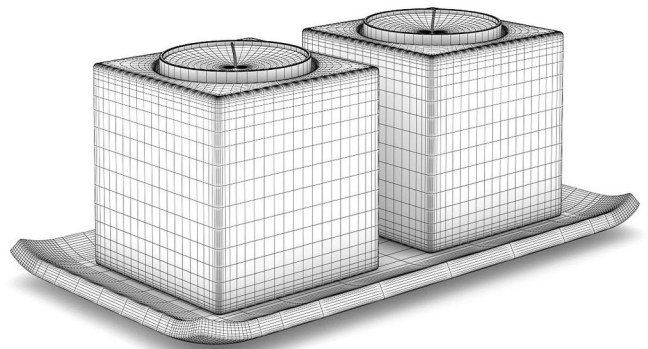

DOUBLE METAL CANDLES

FILENAME: CGAXIS _ MODELS _ 37 _ 13

BLUE CANDLE IN GLASS

FILENAME: CGAXIS _ MODELS _ 37 _ 14

ORANGE CANDLES SET

FILENAME: CGAXIS_MODELS_37_15

METAL CANDLES SET

FILENAME: CGAXIS _ MODELS _ 37 _ 16