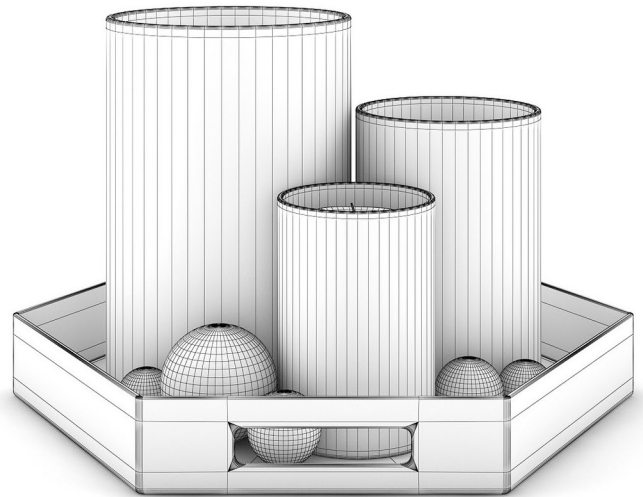

WHITE CANDLES SET

FILENAME: CGAXIS_MODELS_37_17