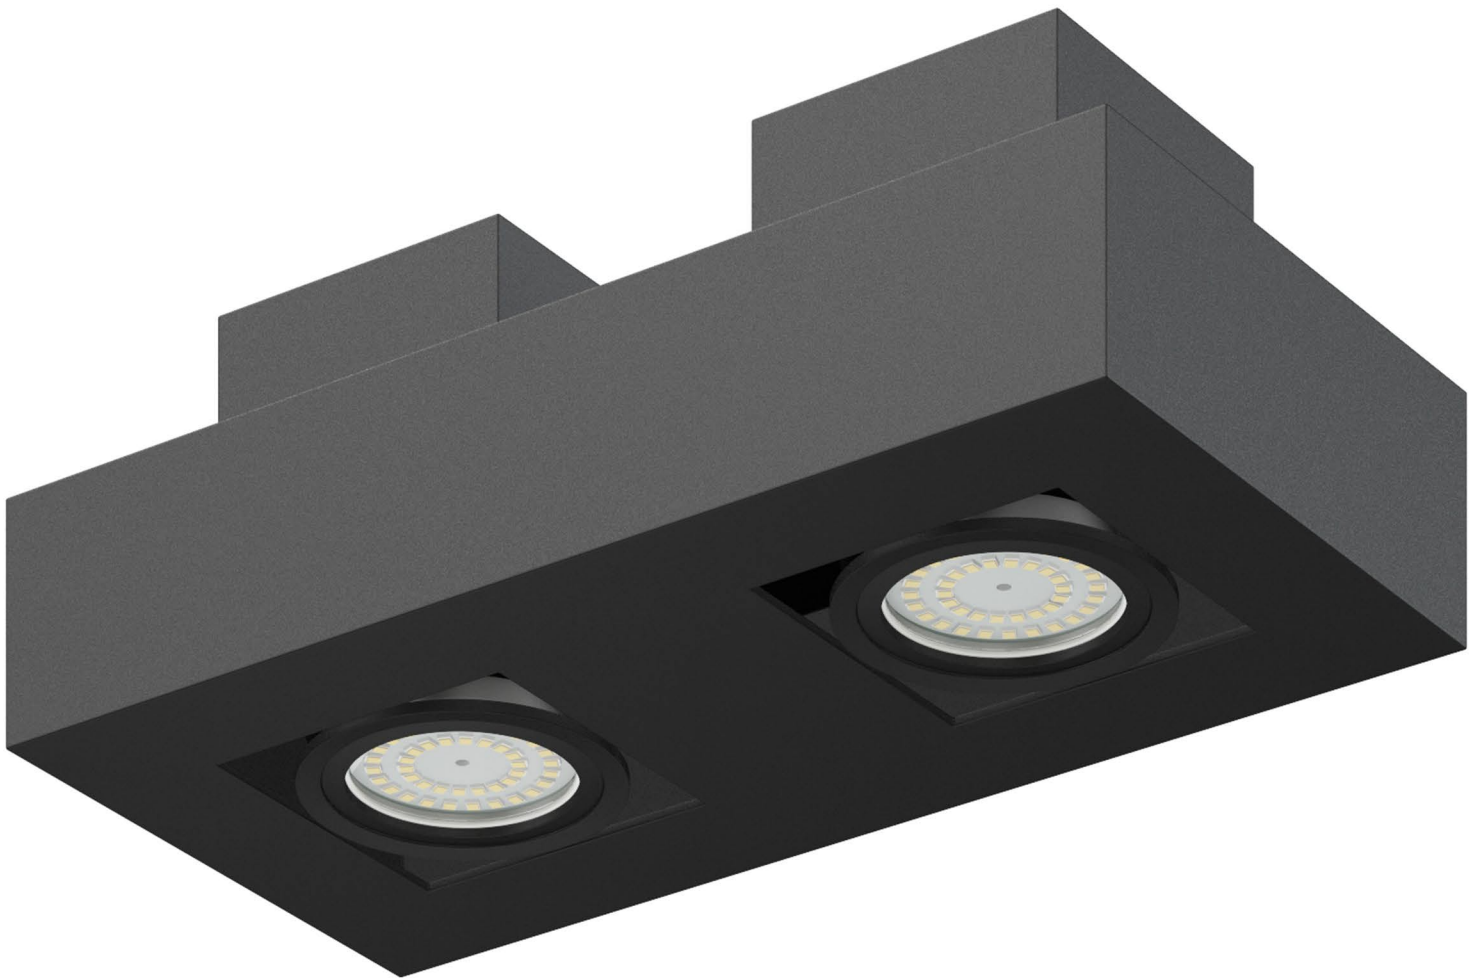

Poly: 78934

Vert: 77298

FILENAME: CGAXIS _ MODELS _ 114 _ 41

Black Rectangular Halogen Light 3D Model

Poly: 39953

Vert: 39141

FILENAME: CGAXIS_MODELS_114_42

Black Double Rectangular Halogen Light 3D Model