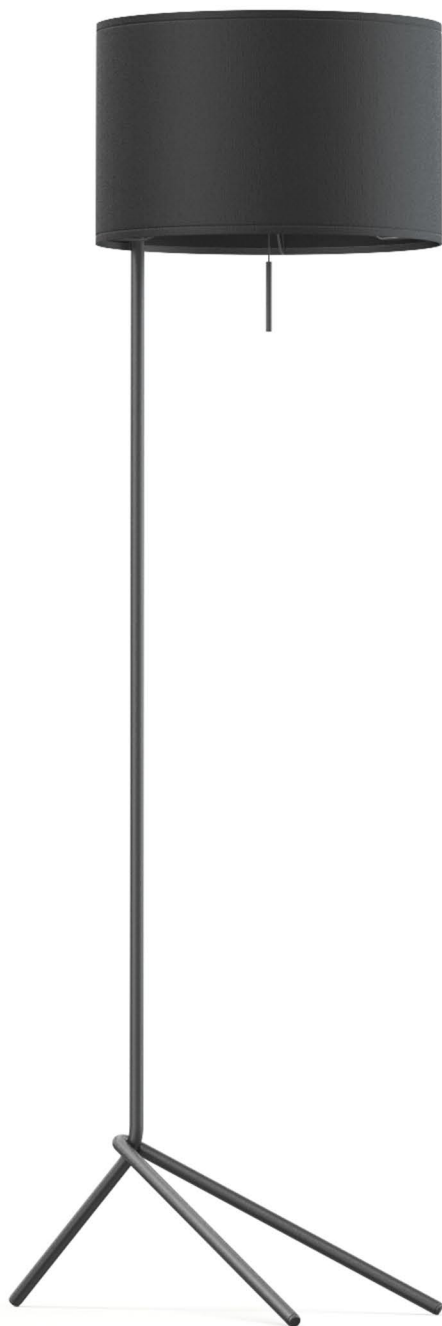

Black Floor Lamp 3D Model

Poly: 15252

Vert: 15180

FILENAME: CGAXIS _ MODELS _ 114 _ 31