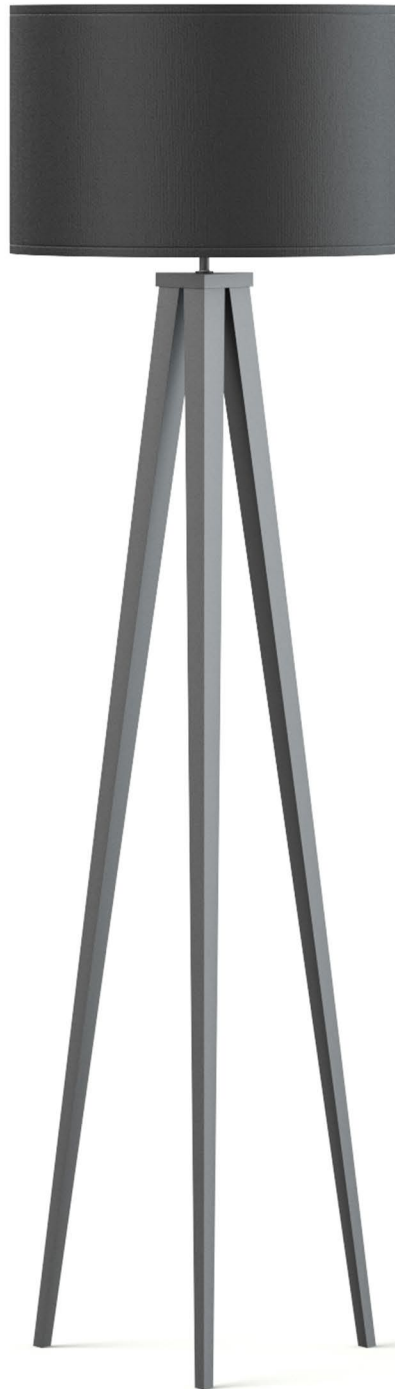

Beige Table Lamp 3D Model

Poly: 15064

Vert: 15156

FILENAME: CGAXIS _ MODELS _ 114 _ 01

Beige Table Lamp 3D Model

Poly: 18904

Vert: 18950

FILENAME: CGAXIS _ MODELS _ 114 _ 02

Brown Glass Hanging Lamp 3D Model

Poly: 38482

Vert: 38463

FILENAME: CGAXIS _ MODELS _ 114 _ 13

Round Metal Hanging Lamp 3D Model

Poly: 13460

Vert: 13511

FILENAME: CGAXIS _ MODELS _ 114 _ 14

Modern Floor Lamp 3D Model

Poly: 27865

Vert: 27425

FILENAME: CGAXIS_MODELS_114_15

White Cylindrical Floor Lamp 3D Model

Poly: 16504

Vert: 16278

FILENAME: CGAXIS _ MODELS _ 114 _ 16

Concrete Hanging Lamp 3D Model

Poly: 47468

Vert: 47670

FILENAME: CGAXIS _ MODELS _ 114 _ 17

Black Floor Lamp 3D Model

Poly: 15654

Vert: 15560

FILENAME: CGAXIS _ MODELS _ 114 _ 18