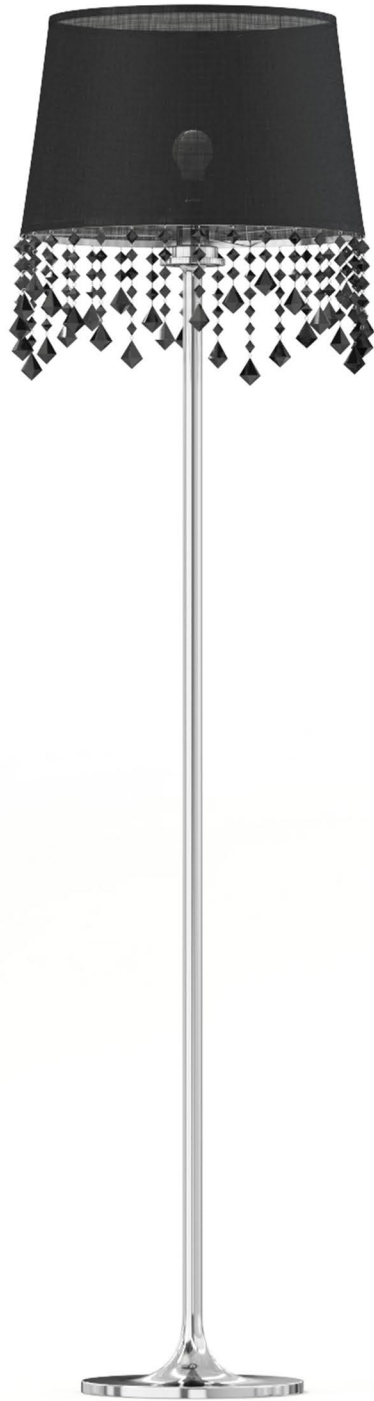

Modern Floor Lamp 3D Model

Poly: 27865

Vert: 27425

FILENAME: CGAXIS_MODELS_114_15

White Cylindrical Floor Lamp 3D Model

Poly: 16504

Vert: 16278

FILENAME: CGAXIS _ MODELS _ 114 _ 16

Black Hanging Lamp 3D Model

Poly: 26280

Vert: 26389

FILENAME: CGAXIS_MODELS_114_21

Black Floor Lamp 3D Model

Poly: 104898

Vert: 105210

FILENAME: CGAXIS _ MODELS _ 114 _ 22

Chrome Hanging Lamp 3D Model

Poly: 9848

Vert: 9814

FILENAME: CGAXIS _ MODELS _ 114 _ 23

Black and Gold Hanging Lamp 3D Model

Poly: 10784

Vert: 10887

FILENAME: CGAXIS _ MODELS _ 114 _ 24

Black and Metal Floor Lamp 3D Model

Poly: 138268

Vert: 137715

FILENAME: CGAXIS _ MODELS _ 114 _ 25

White and Metal Floor Lamp 3D Model

Poly: 138268

Vert: 137715

FILENAME: CGAXIS _ MODELS _ 114 _ 26