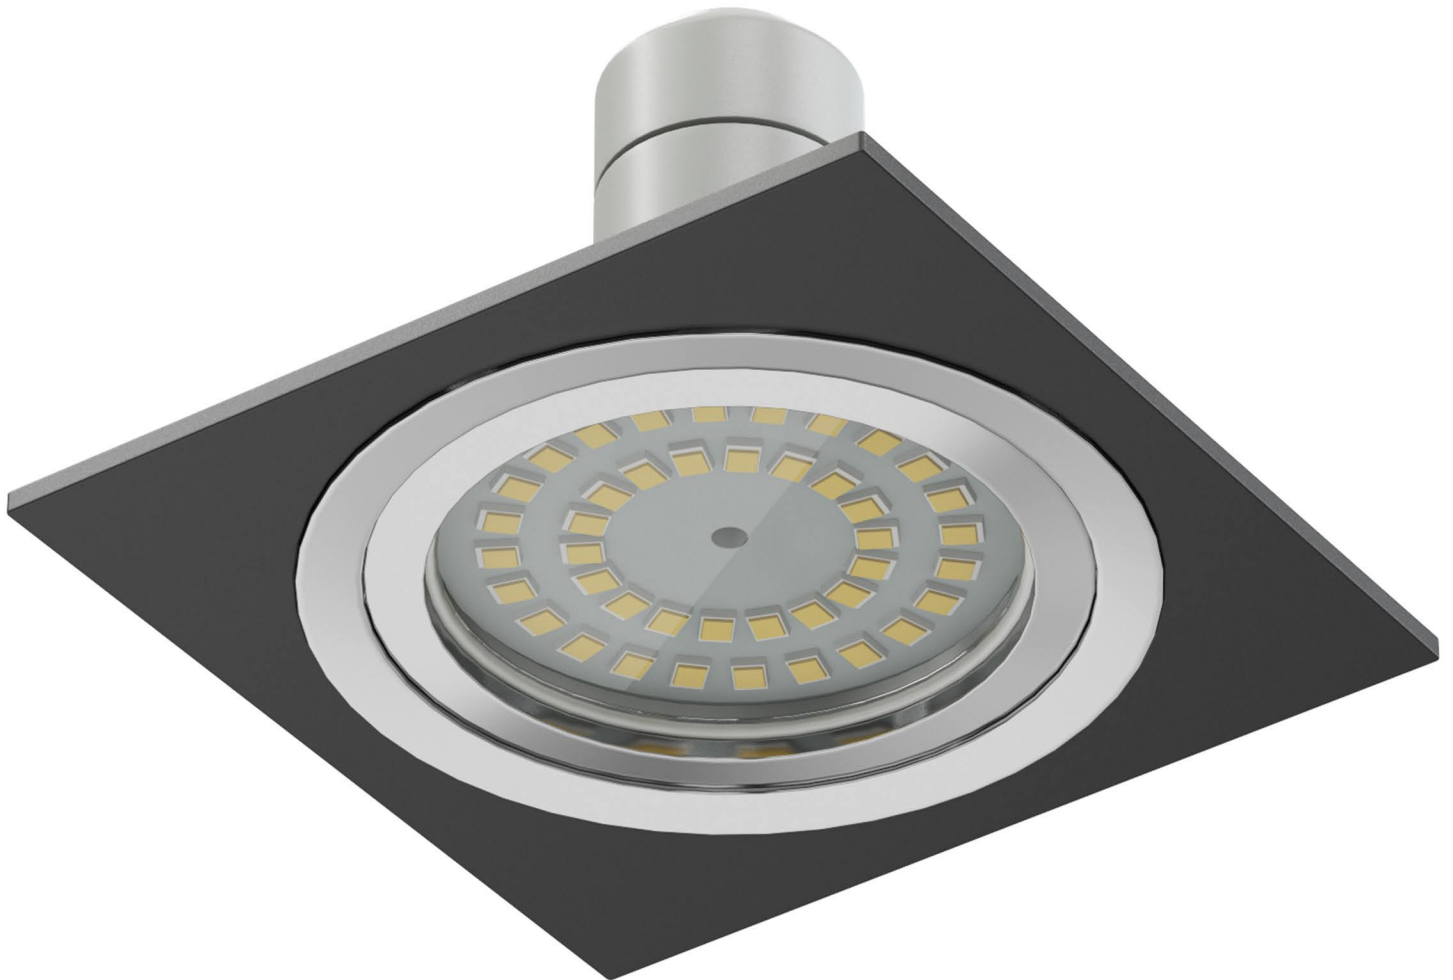

Black Halogen Light 3D Model

Poly: 29361

Vert: 28499

FILENAME: CGAXIS _ MODELS _ 114 _ 38