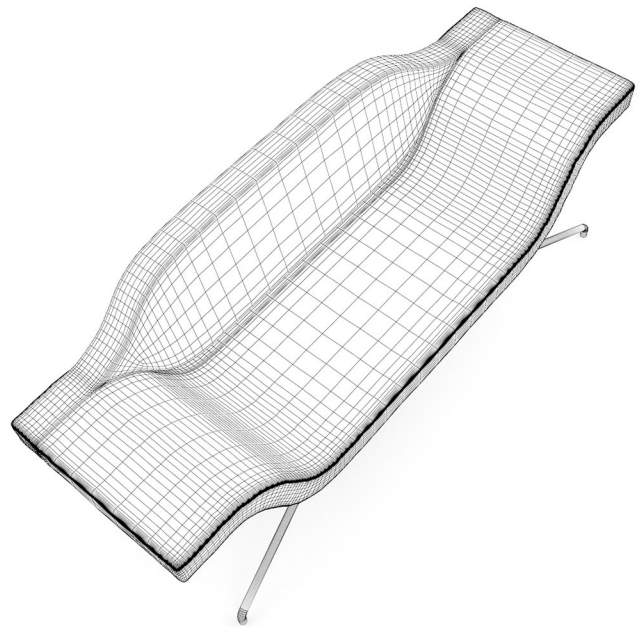

BLUE MODERN SOFA

FILENAME: CGAXIS _ MODELS _ 25 _ 13