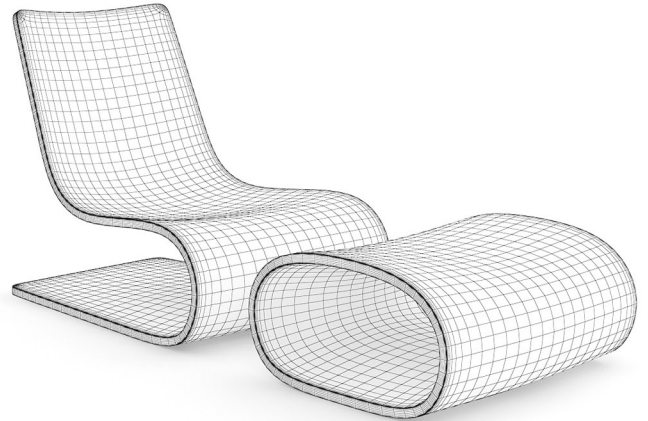

BLACK GLOSSY LOUNGE CHAIR

FILENAME: CGAXIS _ MODELS _ 25 _ 05