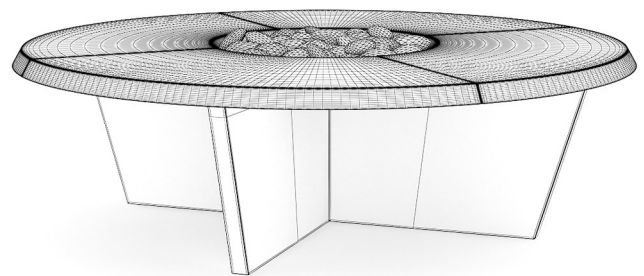

ROUND BLACK TABLE

FILENAME: CGAXIS _ MODELS _ 25 _ 45