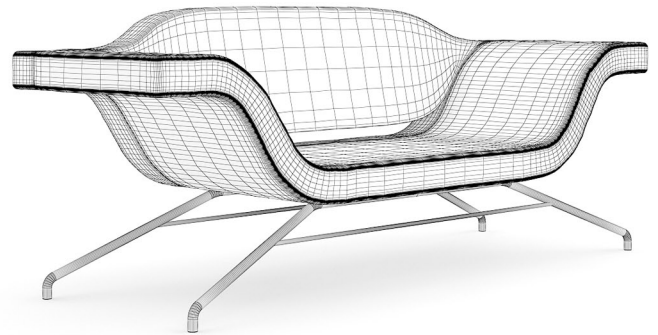

BLUE MODERN SOFA

FILENAME: CGAXIS _ MODELS _ 25 _ 13