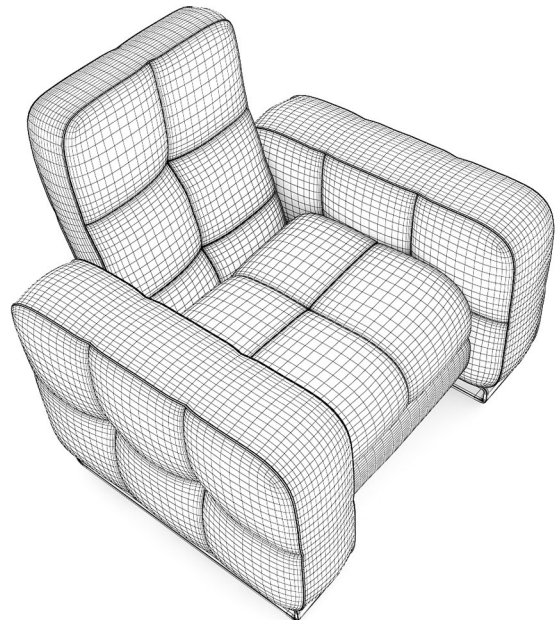

MODERN GREY COACH

FILENAME: CGAXIS _ MODELS _ 25 _ 20

MODERN GREY CHAIR

FILENAME: CGAXIS_MODELS_25_21

GREY SWIVEL ARMCHAIR

FILENAME: CGAXIS_MODELS_25_22

BLACK LEATHER ARMCHAIR

FILENAME: CGAXIS_MODELS_25_23