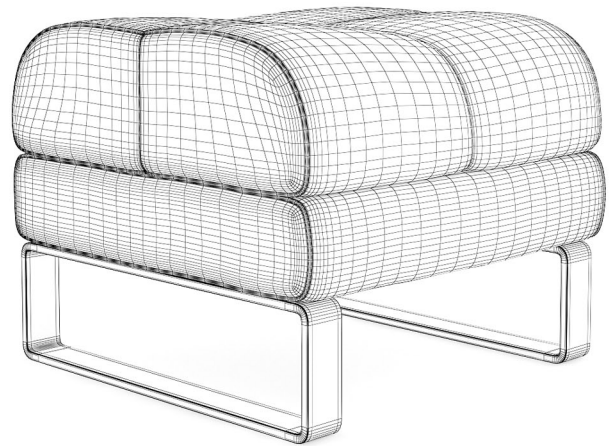

BLACK LEATHER STOOL

FILENAME: CGAXIS_MODELS_25_25