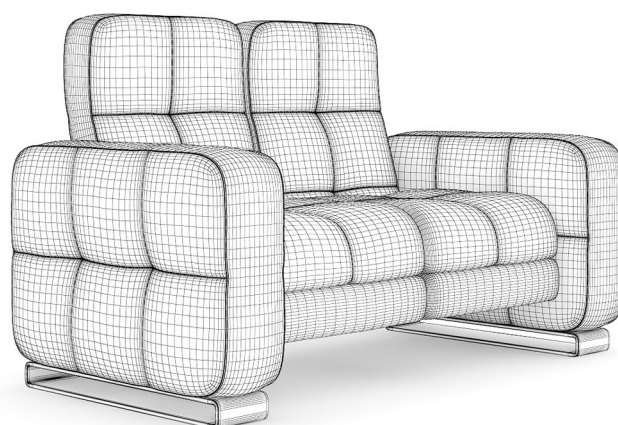

BLACK LEATHER SOFA

FILENAME: CGAXIS_MODELS_25_24