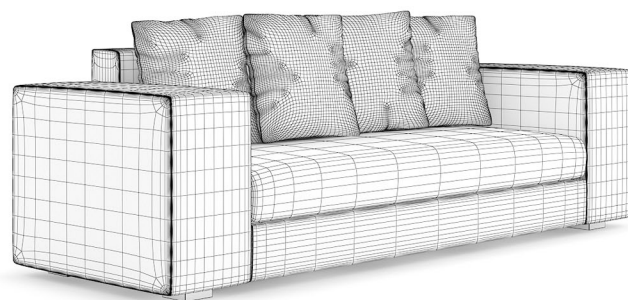

DARK GREY SOFA

FILENAME: CGAXIS _ MODELS _ 25 _ 06