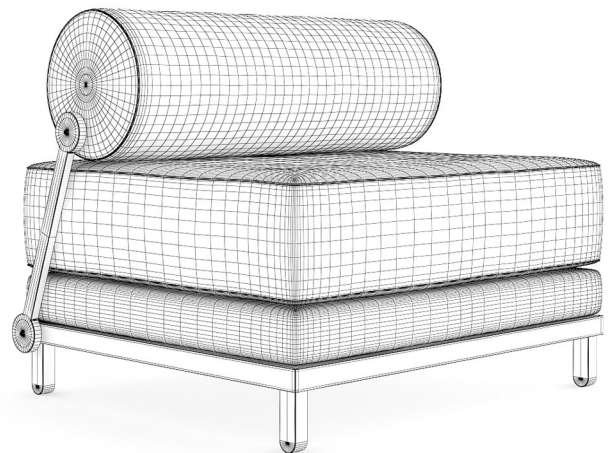

MODERN GREY CHAIR

FILENAME: CGAXIS_MODELS_25_21