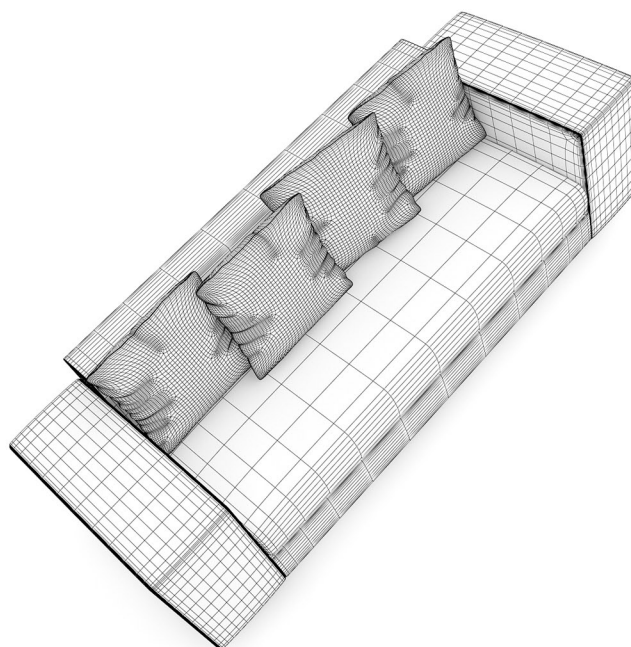

DARK GREY SOFA

FILENAME: CGAXIS _ MODELS _ 25 _ 06