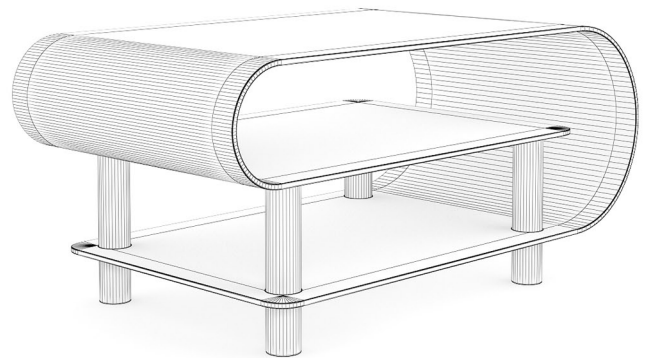

MODERN BLACK GLOSSY COFFEE-TABLE

FILENAME: CGAXIS _ MODELS _ 25 _ 40

MODERN ROUND COFFEE TABLE

FILENAME: CGAXIS _ MODELS _ 25 _ 41

CLASSICAL WOODEN COFFEE TABLE

FILENAME: CGAXIS_MODELS_25_42

ELLIPTICAL GLASS COFFEE TABLE