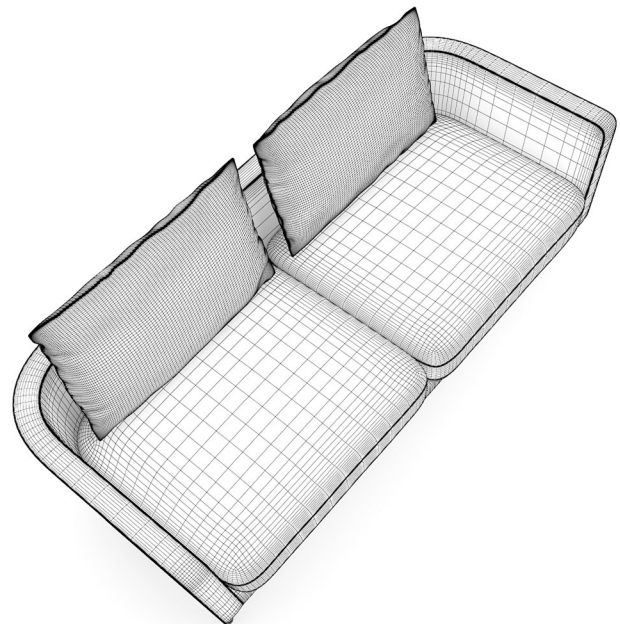

GREY SOFA WITH PILLOWS

FILENAME: CGAXIS_MODELS_25_11