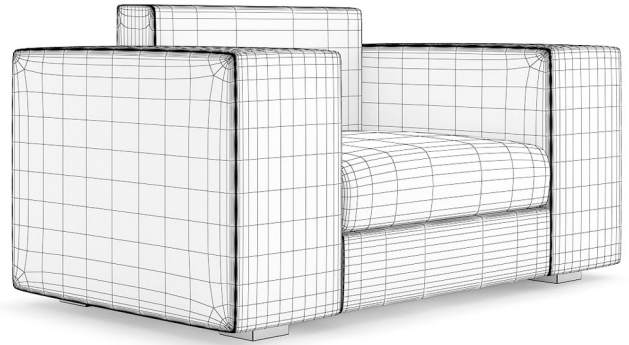

BLACK GLOSSY LOUNGE CHAIR

FILENAME: CGAXIS _ MODELS _ 25 _ 05

DARK GREY SOFA

FILENAME: CGAXIS _ MODELS _ 25 _ 06

DARK GREY ARMCHAIR

FILENAME: CGAXIS _ MODELS _ 25 _ 07

BROWN LEATHER MODERN SOFA

FILENAME: CGAXIS_MODELS_25_08