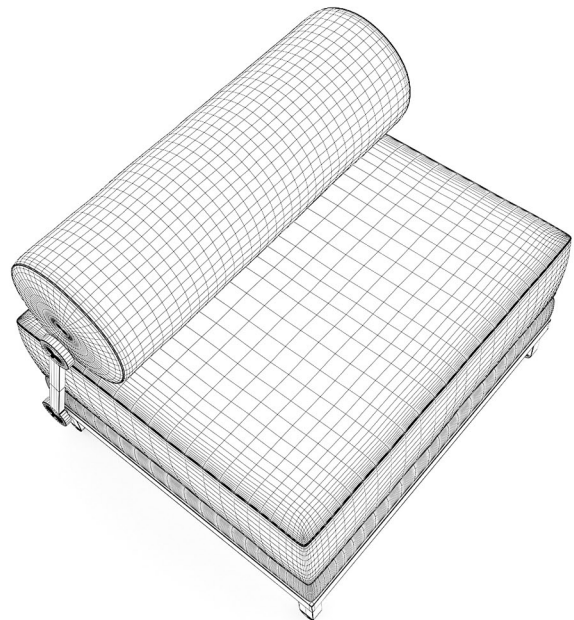

MODERN GREY CHAIR

FILENAME: CGAXIS_MODELS_25_21