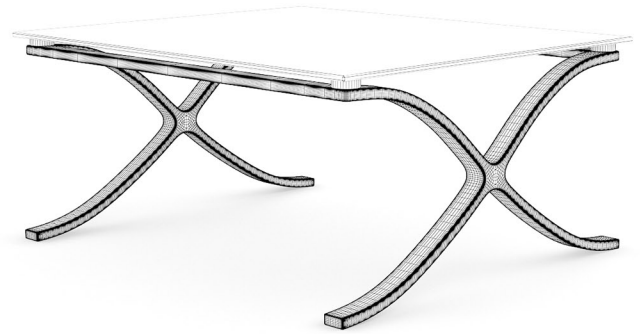

GLASS MODERN COFFEE TABLE

FILENAME: CGAXIS_MODELS_25_18