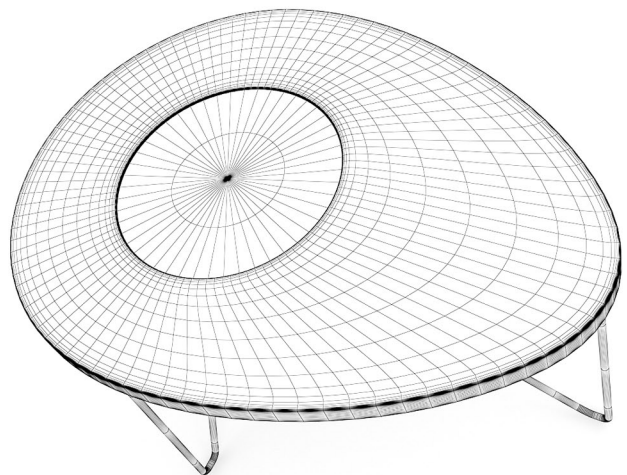

MODERN BLACK GLOSSY COFFEE-TABLE

FILENAME: CGAXIS _ MODELS _ 25 _ 40

MODERN ROUND COFFEE TABLE

FILENAME: CGAXIS _ MODELS _ 25 _ 41

CLASSICAL WOODEN COFFEE TABLE

FILENAME: CGAXIS_MODELS_25_42

ELLIPTICAL GLASS COFFEE TABLE