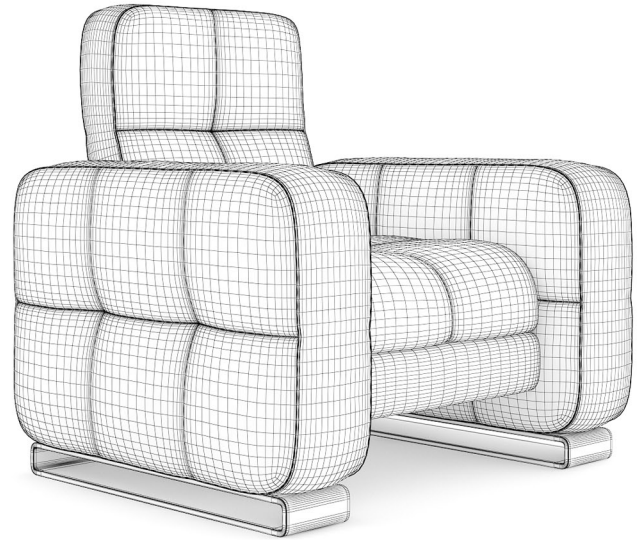

MODERN GREY COACH

FILENAME: CGAXIS _ MODELS _ 25 _ 20

MODERN GREY CHAIR

FILENAME: CGAXIS_MODELS_25_21

GREY SWIVEL ARMCHAIR

FILENAME: CGAXIS_MODELS_25_22

BLACK LEATHER ARMCHAIR

FILENAME: CGAXIS_MODELS_25_23