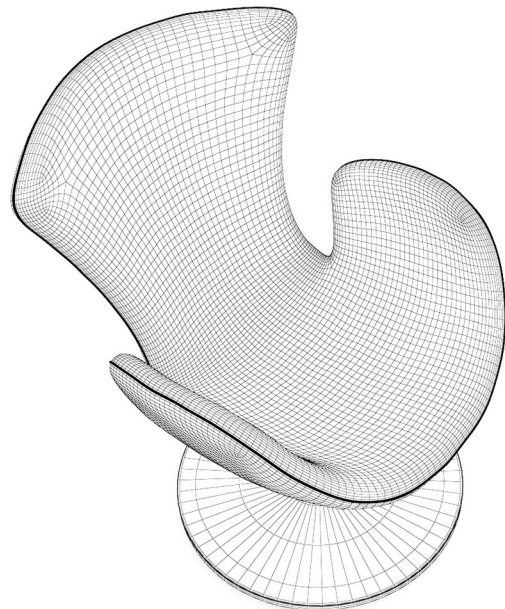

MODERN GREY COACH

FILENAME: CGAXIS _ MODELS _ 25 _ 20

MODERN GREY CHAIR

FILENAME: CGAXIS_MODELS_25_21

GREY SWIVEL ARMCHAIR

FILENAME: CGAXIS_MODELS_25_22

BLACK LEATHER ARMCHAIR

FILENAME: CGAXIS_MODELS_25_23