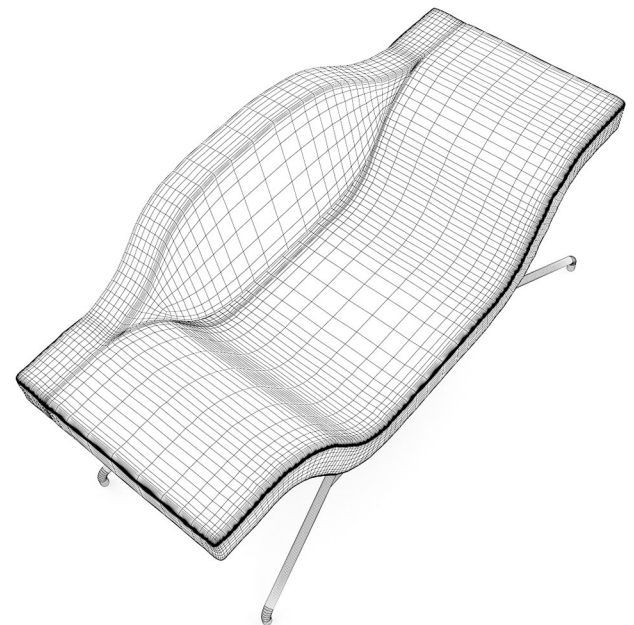

BLUE MODERN ARMCHAIR

FILENAME: CGAXIS_MODELS_25_14