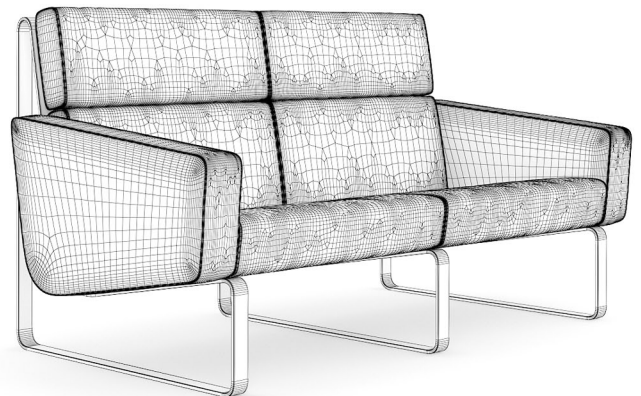

BLACK GLOSSY LOUNGE CHAIR

FILENAME: CGAXIS _ MODELS _ 25 _ 05

DARK GREY SOFA

FILENAME: CGAXIS _ MODELS _ 25 _ 06

DARK GREY ARMCHAIR

FILENAME: CGAXIS _ MODELS _ 25 _ 07

BROWN LEATHER MODERN SOFA

FILENAME: CGAXIS_MODELS_25_08