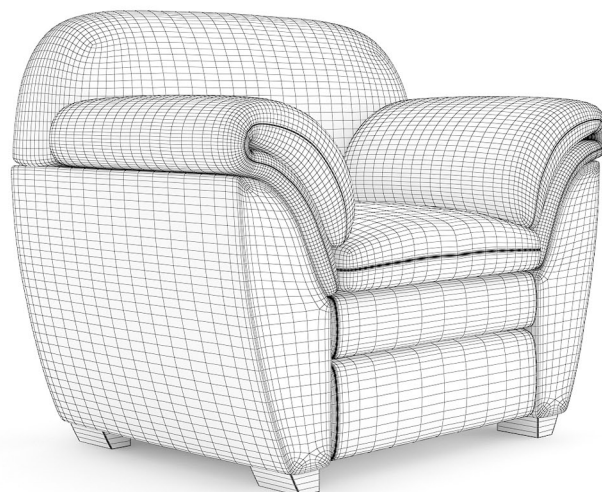

SQUARE GLASS TABLE

FILENAME: CGAXIS _ MODELS _ 25 _ 28

BLACK LEATHER SWIVEL ARMCHAIR

FILENAME: CGAXIS_MODELS_25_29

CREAM LEATHER SOFA

FILENAME: CGAXIS _ MODELS _ 25 _ 30

CREAM LEATHER ARMCHAIR

FILENAME: CGAXIS _ MODELS _ 25 _ 31