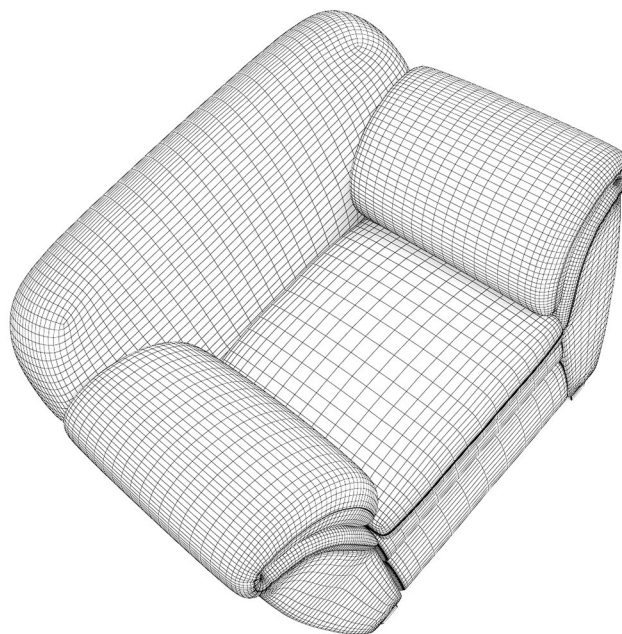

SQUARE GLASS TABLE

FILENAME: CGAXIS _ MODELS _ 25 _ 28

BLACK LEATHER SWIVEL ARMCHAIR

FILENAME: CGAXIS_MODELS_25_29

CREAM LEATHER SOFA

FILENAME: CGAXIS _ MODELS _ 25 _ 30

CREAM LEATHER ARMCHAIR

FILENAME: CGAXIS _ MODELS _ 25 _ 31