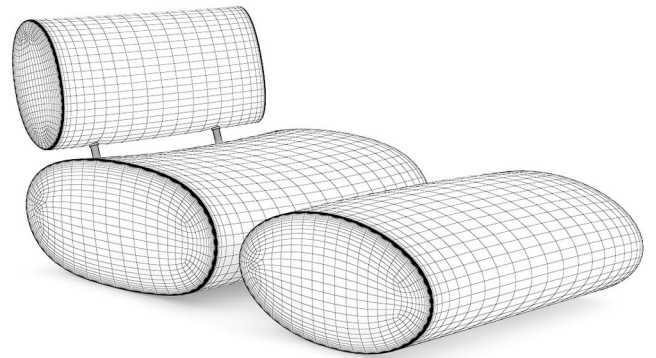

GREY FABRIC LOUNGE CHAIR

FILENAME: CGAXIS _ MODELS _ 25 _ 01