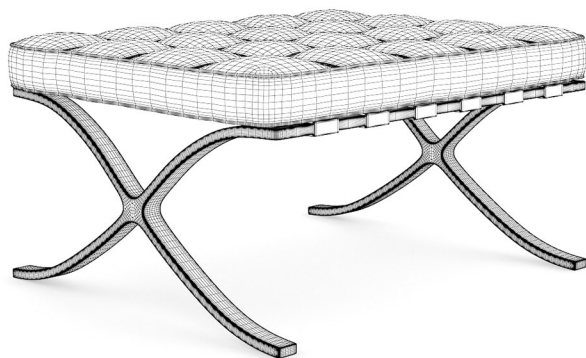

BLUE MODERN SOFA

FILENAME: CGAXIS _ MODELS _ 25 _ 13

BLUE MODERN ARMCHAIR

FILENAME: CGAXIS_MODELS_25_14

LEATHER CHAIR (THREE COLORS AVAILABLE)

FILENAME: CGAXIS_MODELS_25_15

LEATHER STOOL (THREE COLORS AVAILABLE)