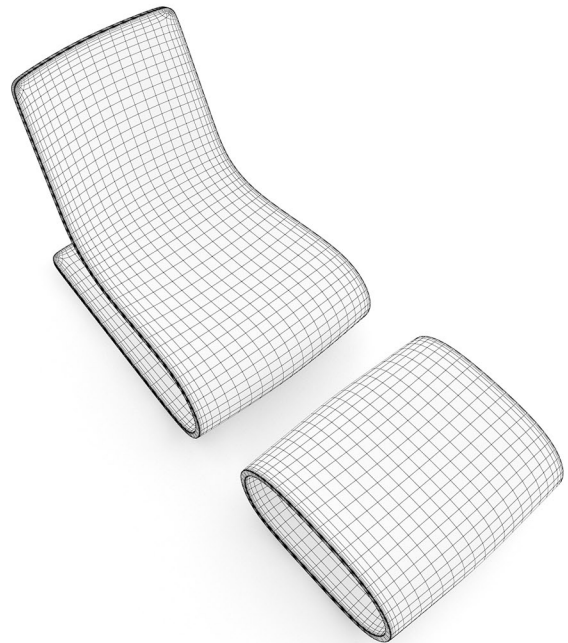

BLACK GLOSSY LOUNGE CHAIR

FILENAME: CGAXIS _ MODELS _ 25 _ 05