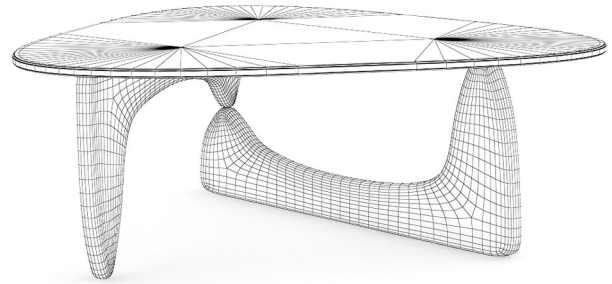

MODREN TRIANGLE COFFEE TABLE

FILENAME: CGAXIS _ MODELS _ 25 _ 39