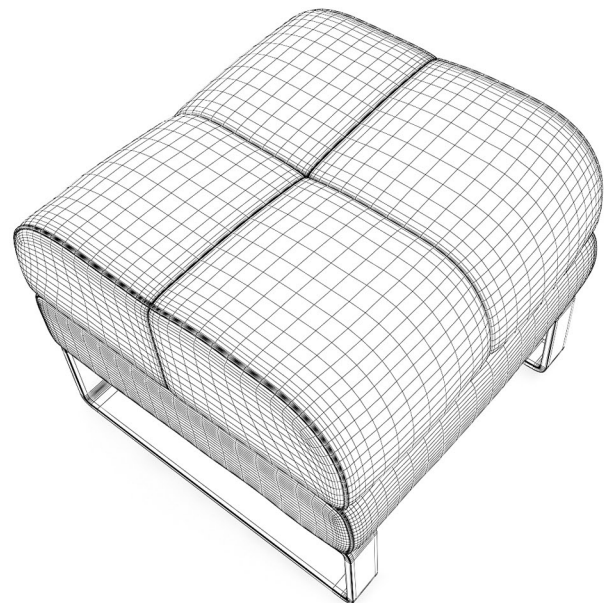

BLACK LEATHER STOOL

FILENAME: CGAXIS_MODELS_25_25