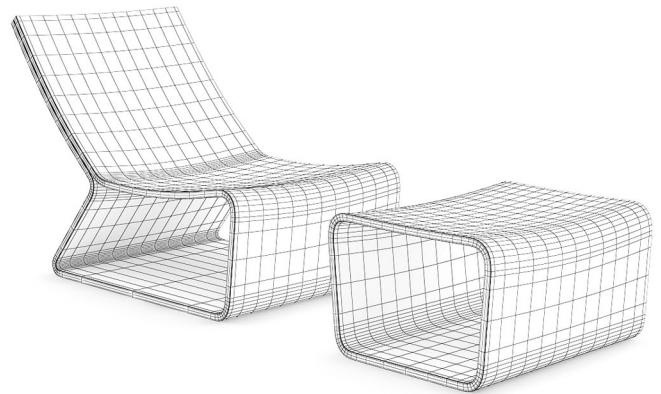

GREY FABRIC LOUNGE CHAIR

FILENAME: CGAXIS _ MODELS _ 25 _ 01

WHITE LOUNGE CHAIR

FILENAME: CGAXIS _ MODELS _ 25 _ 02

SQUARE COFFEE TABLE

FILENAME: CGAXIS_MODELS_25_03

WOODEN LOUNGE CHAIR

FILENAME: CGAXIS _ MODELS _ 25 _ 04