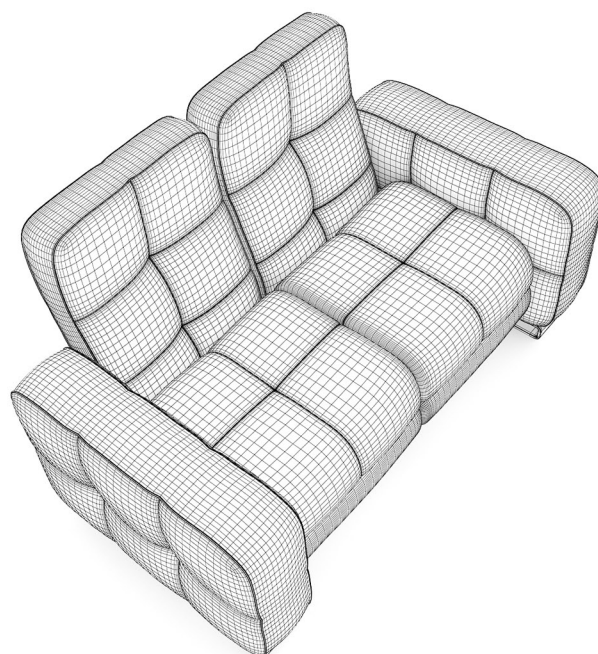

BLACK LEATHER SOFA

FILENAME: CGAXIS_MODELS_25_24