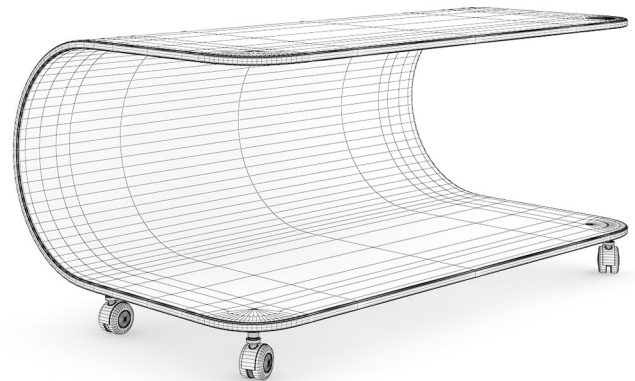

ONE-PIECE GLASS COFFEE TABLE

FILENAME: CGAXIS_MODELS_25_44