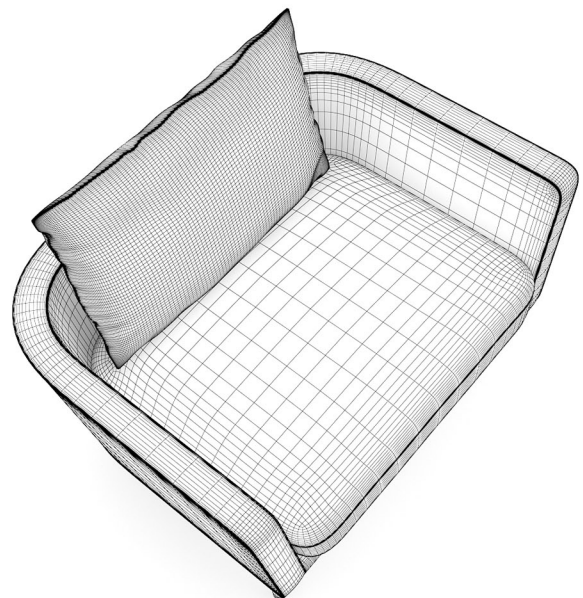

BROWN LEATHER MODERN ARMCHAIR

FILENAME: CGAXIS_MODELS_25_09

SQUARE GLASS COFFEE TABLE

FILENAME: CGAXIS _ MODELS _ 25 _ 10

GREY SOFA WITH PILLOWS

FILENAME: CGAXIS_MODELS_25_11

GREY ARMCHAIR WITH PILLOW

FILENAME: CGAXIS _ MODELS _ 25 _ 12