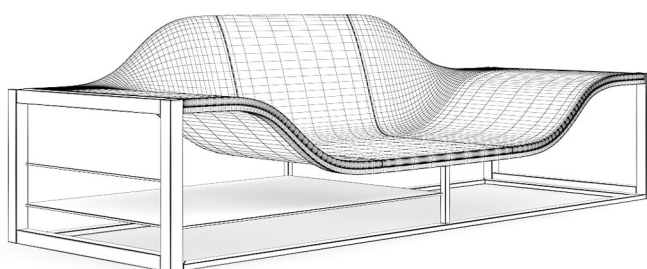

BLACK MODERN SOFA

FILENAME: CGAXIS _ MODELS _ 25 _ 34