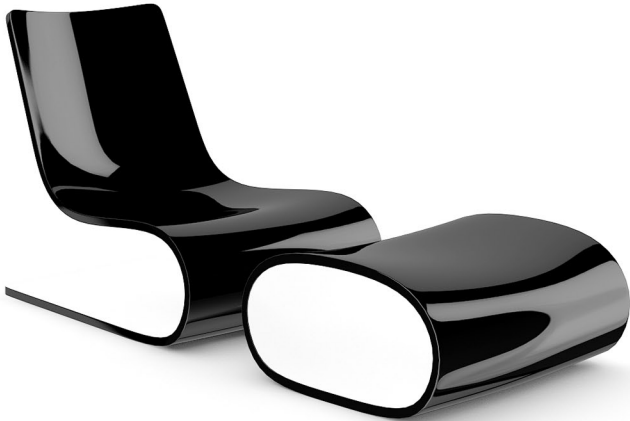

BLACK GLOSSY LOUNGE CHAIR

FILENAME: CGAXIS _ MODELS _ 25 _ 05