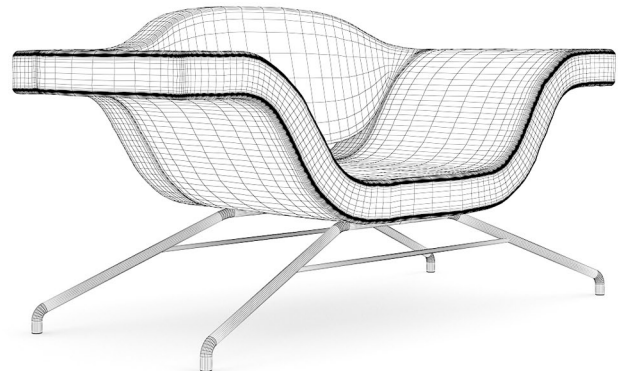

BLUE MODERN ARMCHAIR

FILENAME: CGAXIS_MODELS_25_14