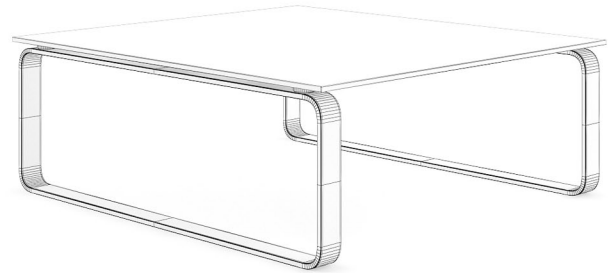

SQUARE GLASS COFFEE TABLE

FILENAME: CGAXIS _ MODELS _ 25 _ 10