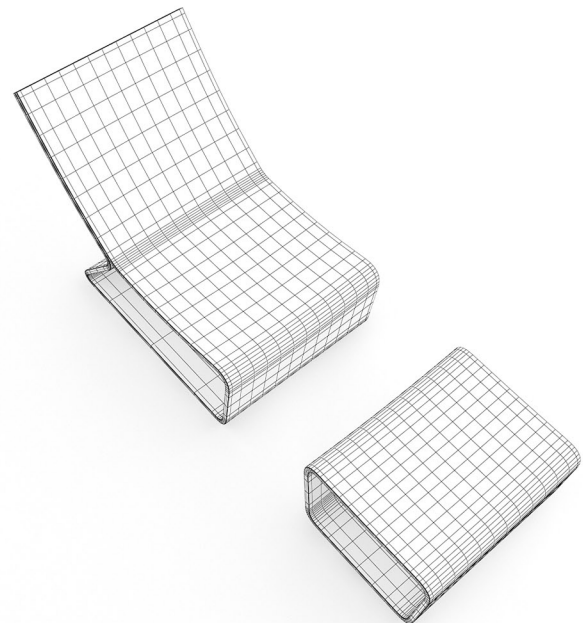

DESCRIPTION

CGAxis Models Volume 25 - FURNITURE III is a collection containing 45 highly detailed 3D models of living room furniture. You can find in it modern sofas, armchairs, lounge chairs, coffee tables and carpets. Great for your interior visualization projects. Models are mapped and have materials and textures. Compatible with 3ds max 2008 or higher and many others.

GREY FABRIC LOUNGE CHAIR

FILENAME: CGAXIS _ MODELS _ 25 _ 01

WHITE LOUNGE CHAIR

FILENAME: CGAXIS _ MODELS _ 25 _ 02

SQUARE COFFEE TABLE

FILENAME: CGAXIS_MODELS_25_03

WOODEN LOUNGE CHAIR

FILENAME: CGAXIS _ MODELS _ 25 _ 04