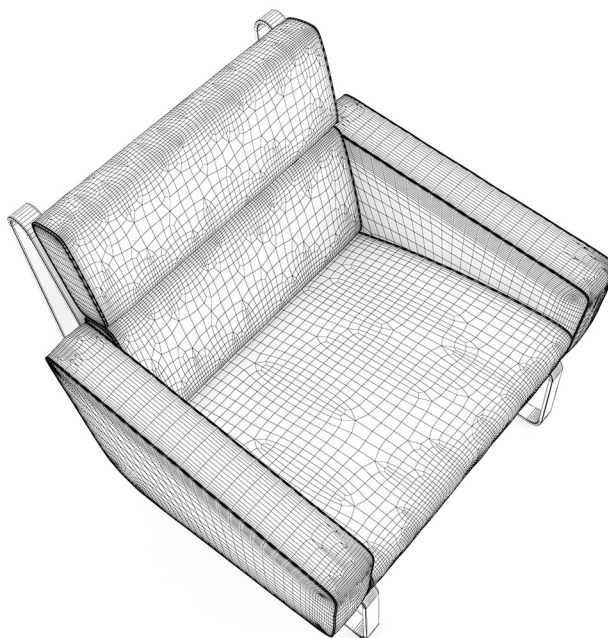

BROWN LEATHER MODERN ARMCHAIR

FILENAME: CGAXIS_MODELS_25_09