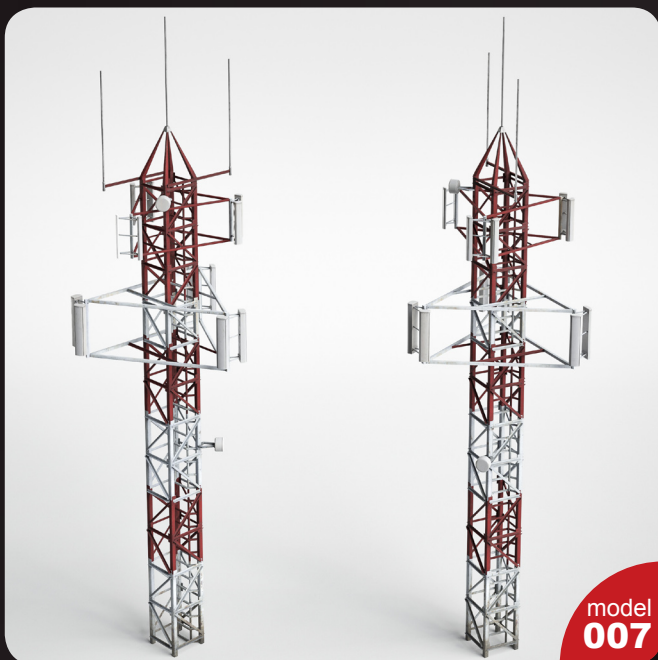

model
009

Have you ever lost your race with time doing visualizations? Have you ever been embarrassed of unfinished renders, spending all night on the modeling process, instead of rendering? If you are an architect, and if you need to work fast but with highest precision, this is the thing for you. Archmodels volume 227 gives you 37 professional, highly detailed objects for architectural visualizations. This collection comes with high quality 3d models of various roof props and industrial environment models. Why waste costly time for making something that you can have from the best at Evermotion?