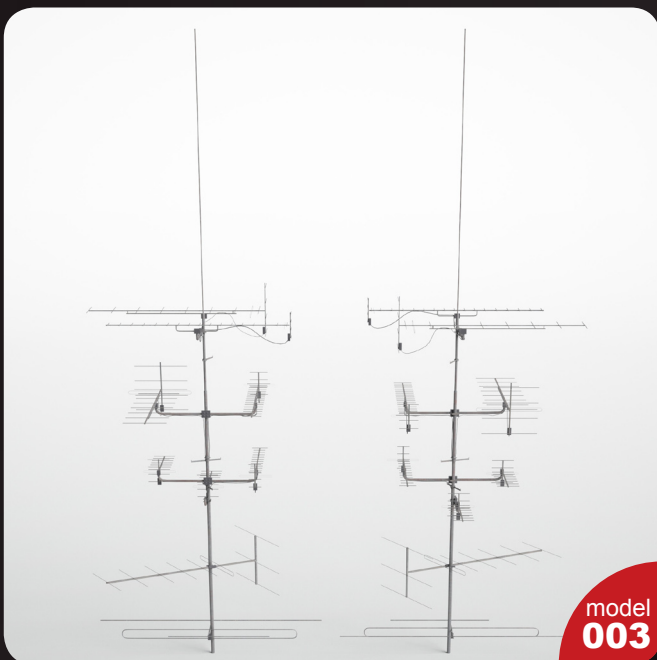

Software and models © 2020 EVERMOTION. EVERMOTION logo is trademark or registered trademark of Evermotion Inc. in the U.S. and/or other countries. All rights reserved. All *.max, *.obj, *.fbx, *.c4d, models included on this collection with data are an integral part of "archmodels vol. 227" and the resale of this data is strictly prohibited. All models can be used for commercial purposes only by owners who bought this archmodels collection. The sharing of archmodels collection data is strictly prohibited unless that user has written authorization from EVERMOTION.