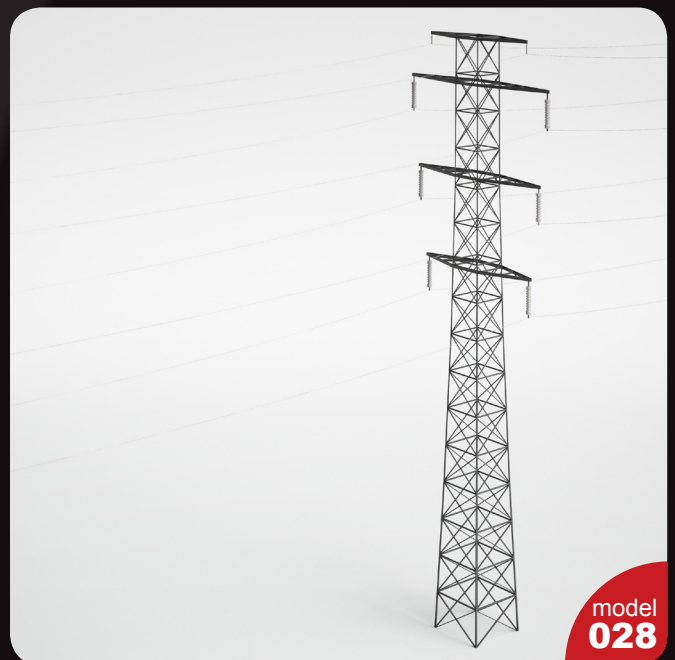

# archmodels

2020

Have you ever lost your race with time doing visualizations? Have you ever been embarrassed of unfinished renders, spending all night on the modeling process, instead of rendering? If you are an architect, and if you need to work fast but with highest precision, this is the thing for you. Archmodels volume 227 gives you 37 professional, highly detailed objects for architectural visualizations. This collection comes with high quality 3d models of various roof props and industrial environment models. Why waste costly time for making something that you can have from the best at Evermotion?