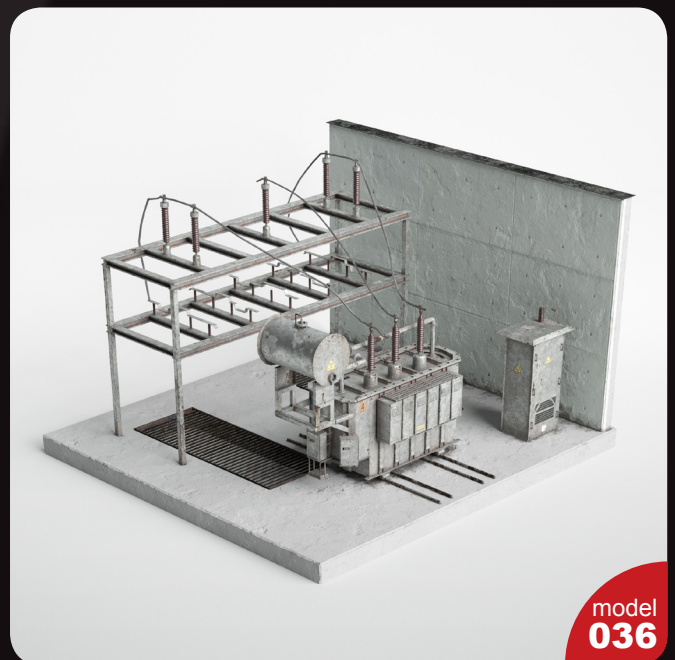

Software and models © 2020 EVERMOTION. EVERMOTION logo is trademark or registered trademark of Evermotion Inc. in the U.S. and/or other countries. All rights reserved. All *.max, *.obj, *.fbx, *.c4d, models included on this collection with data are an integral part of "archmodels vol. 227" and the resale of this data is strictly prohibited. All models can be used for commercial purposes only by owners who bought this archmodels collection. The sharing of archmodels collection data is strictly prohibited unless that user has written authorization from EVERMOTION.