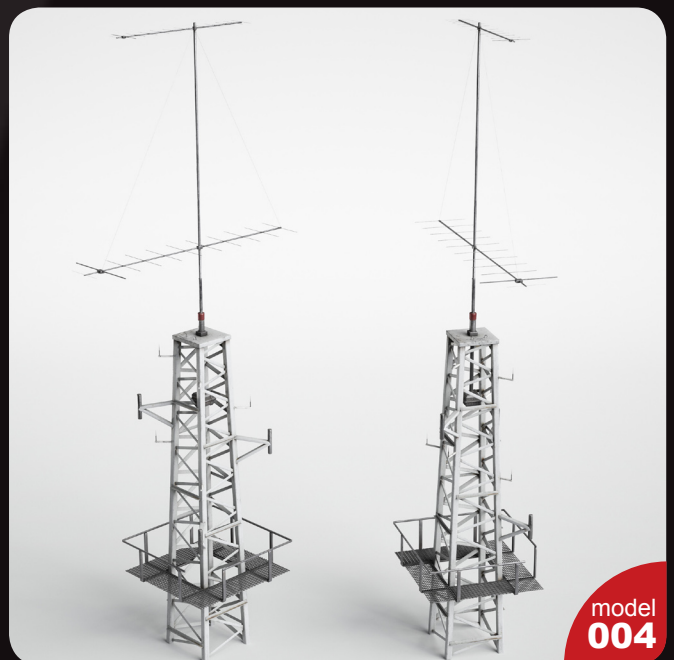

Software and models © 2020 EVERMOTION. EVERMOTION logo is trademark or registered trademark of Evermotion Inc. in the U.S. and/or other countries. All rights reserved. All *.max, *.obj, *.fbx, *.c4d, models included on this collection with data are an integral part of "archmodels vol. 227" and the resale of this data is strictly prohibited. All models can be used for commercial purposes only by owners who bought this archmodels collection. The sharing of archmodels collection data is strictly prohibited unless that user has written authorization from EVERMOTION.