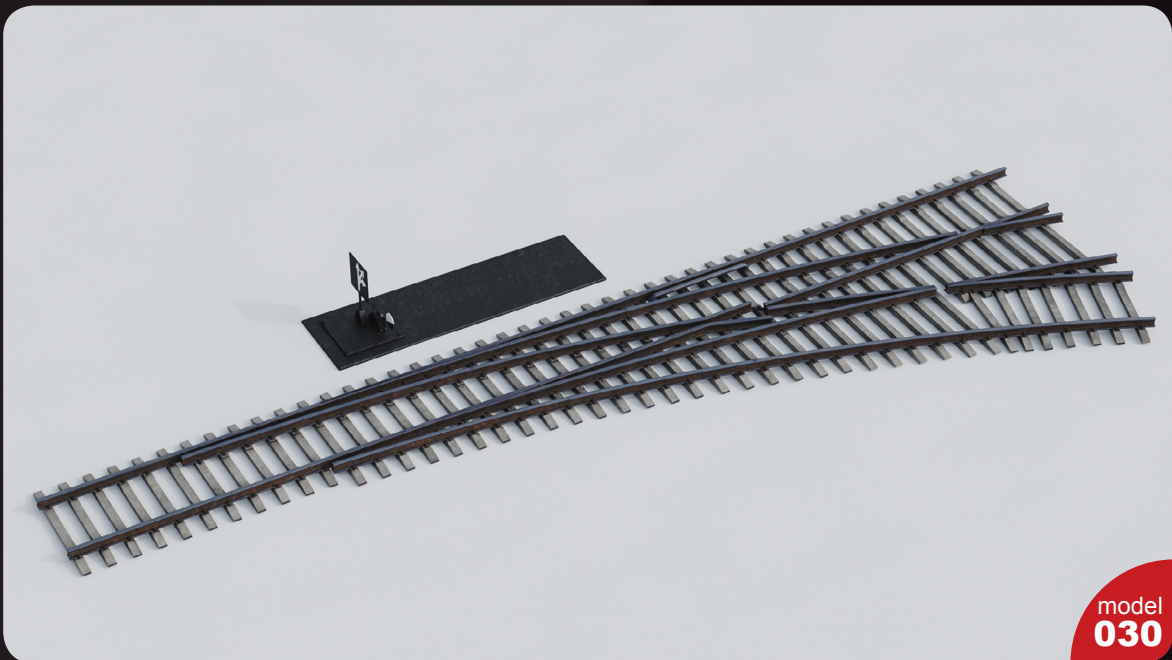

model
029

model
030

Software and models © 2019 EVERMOTION. EVERMOTION logo is trademark or registered trademark of Evermotion Inc. in the U.S. and/or other countries. All rights reserved. All *.max, *.obj, *.fbx, *.c4d, models included on this collection with data are an integral part of "archmodels vol. 223" and the resale of this data is strictly prohibited. All models can be used for commercial purposes only by owners who bought this archmodels collection. The sharing of archmodels collection data is strictly prohibited unless that user has written authorization from EVERMOTION.