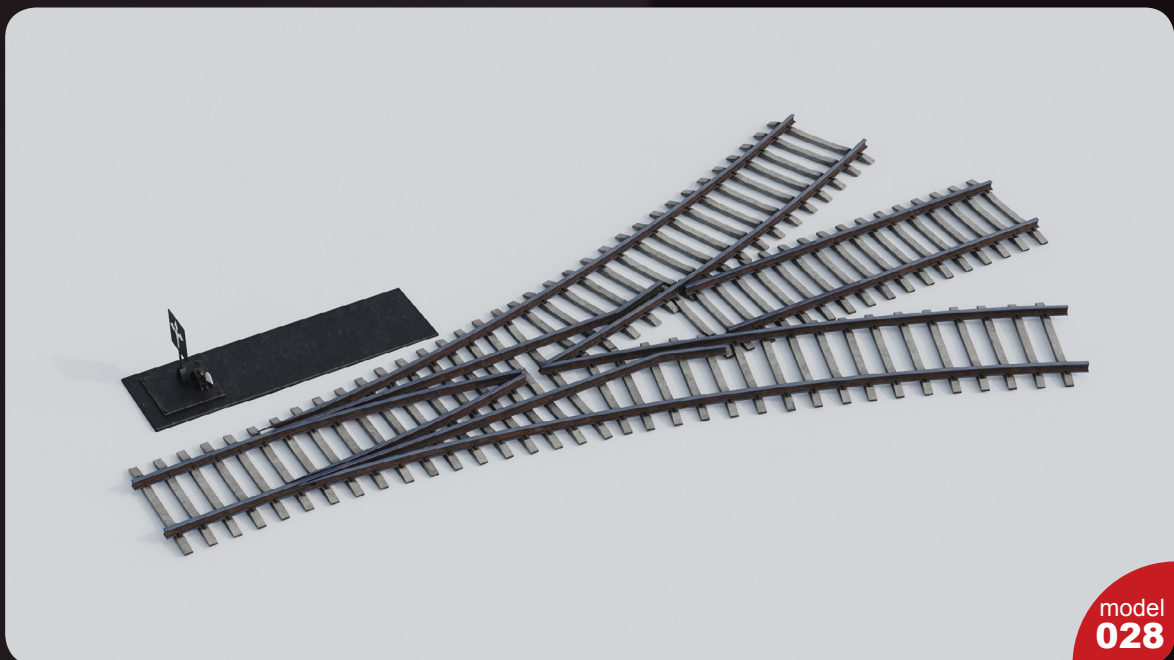

model
027

model
028

Software and models © 2019 EVERMOTION. EVERMOTION logo is trademark or registered trademark of Evermotion Inc. in the U.S. and/or other countries. All rights reserved. All *.max, *.obj, *.fbx, *.c4d, models included on this collection with data are an integral part of "archmodels vol. 223" and the resale of this data is strictly prohibited. All models can be used for commercial purposes only by owners who bought this archmodels collection. The sharing of archmodels collection data is strictly prohibited unless that user has written authorization from EVERMOTION.