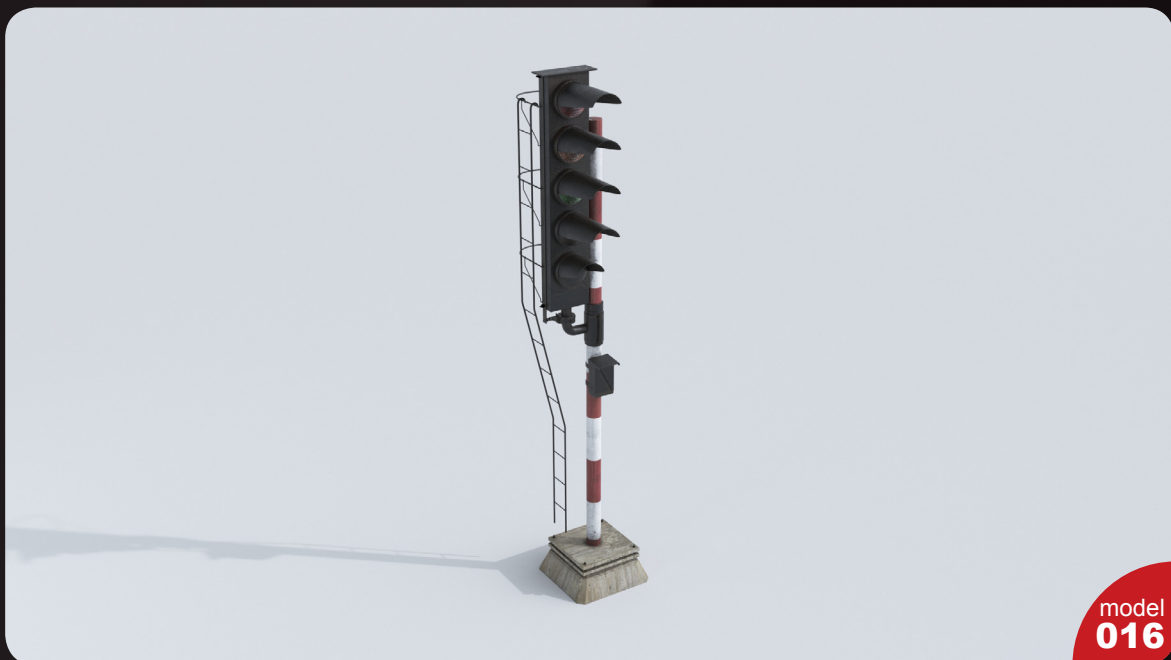

model
015

model
016

Software and models © 2019 EVERMOTION. EVERMOTION logo is trademark or registered trademark of Evermotion Inc. in the U.S. and/or other countries. All rights reserved. All *.max, *.obj, *.fbx, *.c4d, models included on this collection with data are an integral part of "archmodels vol. 223" and the resale of this data is strictly prohibited. All models can be used for commercial purposes only by owners who bought this archmodels collection. The sharing of archmodels collection data is strictly prohibited unless that user has written authorization from EVERMOTION.