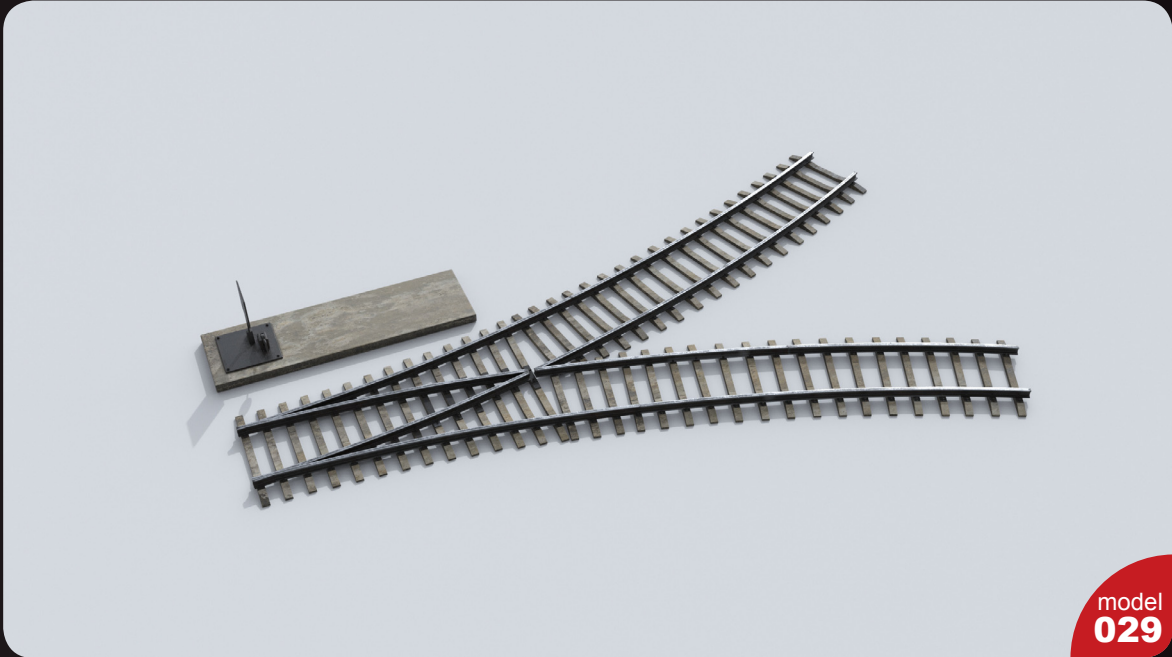

archmodels

2019

Have you ever lost your race with time doing visualizations? Have you ever been embarrassed of unfinished renders, spending all night on the modeling process, instead of rendering? If you are an architect, and if you need to work fast but with highest precision, this is the thing for you. Archmodels volume 223 gives you 36 professional, highly detailed objects for architectural visualizations. This collection comes with train models and train stations. It is ready to use, just put it into your scene. Why waste costly time for making something that you can have from the best at Evermotion?

Software and models © 2019 EVERMOTION. EVERMOTION logo is trademark or registered trademark of Evermotion Inc. in the U.S. and/or other countries. All rights reserved. All *.max, *.obj, *.fbx, *.c4d, models included on this collection with data are an integral part of "archmodels vol. 223" and the resale of this data is strictly prohibited. All models can be used for commercial purposes only by owners who bought this archmodels collection. The sharing of archmodels collection data is strictly prohibited unless that user has written authorization from EVERMOTION.