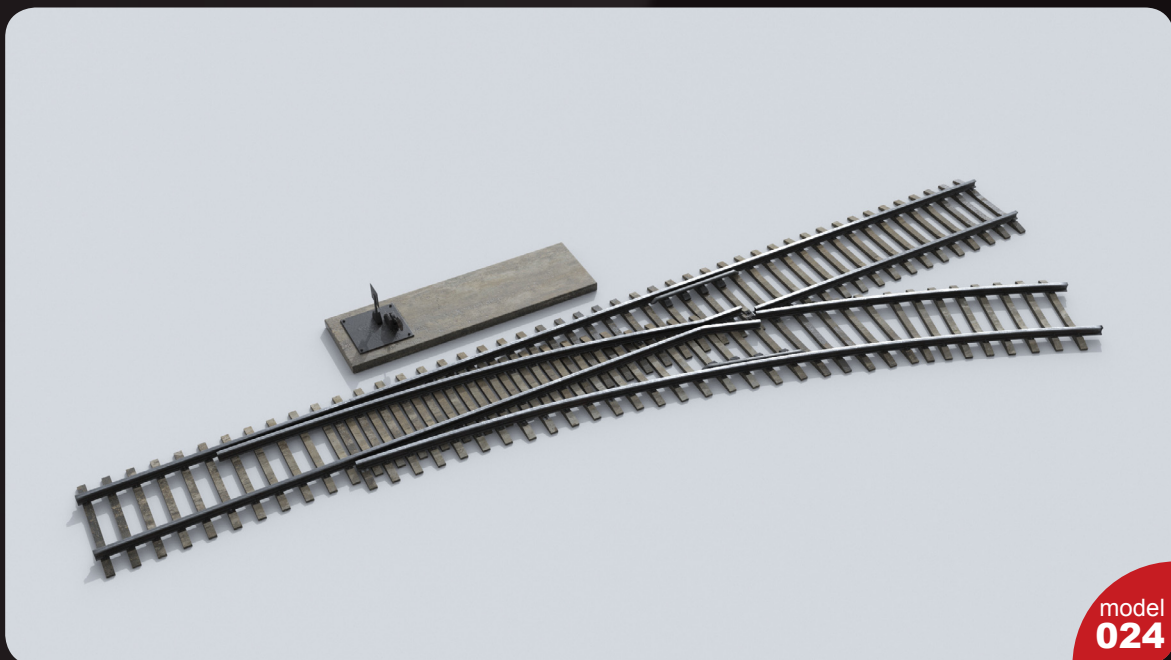

model
023

model
024

Software and models © 2019 EVERMOTION. EVERMOTION logo is trademark or registered trademark of Evermotion Inc. in the U.S. and/or other countries. All rights reserved. All *.max, *.obj, *.fbx, *.c4d, models included on this collection with data are an integral part of "archmodels vol. 223" and the resale of this data is strictly prohibited. All models can be used for commercial purposes only by owners who bought this archmodels collection. The sharing of archmodels collection data is strictly prohibited unless that user has written authorization from EVERMOTION.