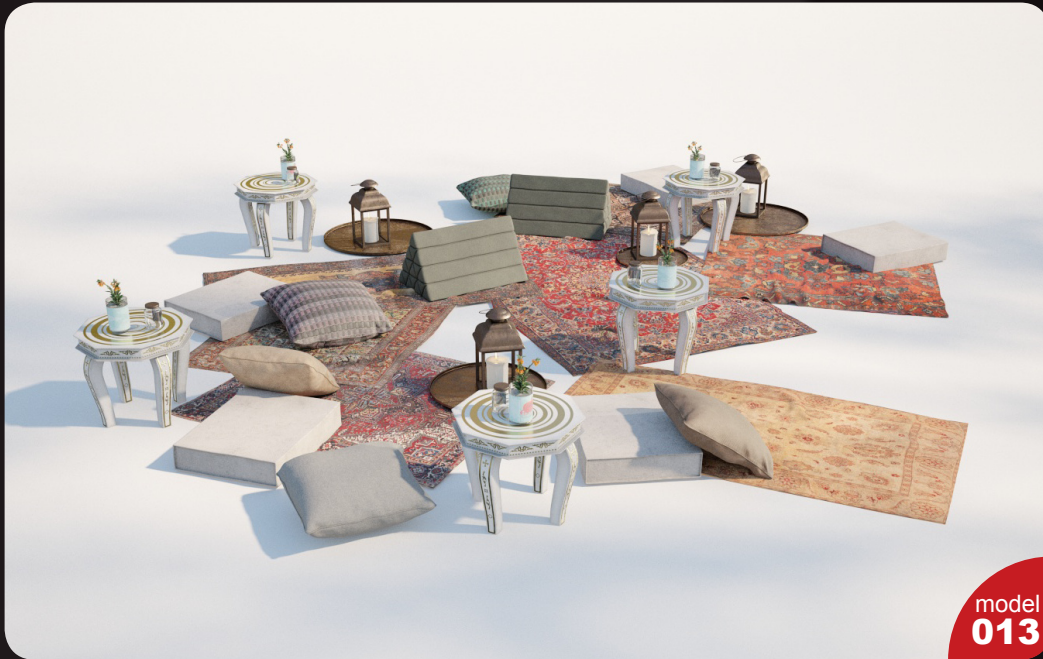

Have you ever lost your race with time doing visualizations? Have you ever been embarrassed of unfinished renders, spending all night on the modeling process, instead of rendering? If you are an architect, and if you need to work fast but with highest precision, this is the thing for you. Archmodels volume 220 gives you 28 professional, highly detailed objects for architectural visualizations. This collection comes with outdoor furniture sets. It is ready to use, just put it into your scene. Why waste costly time for making something that you can have from the best at Evermotion?