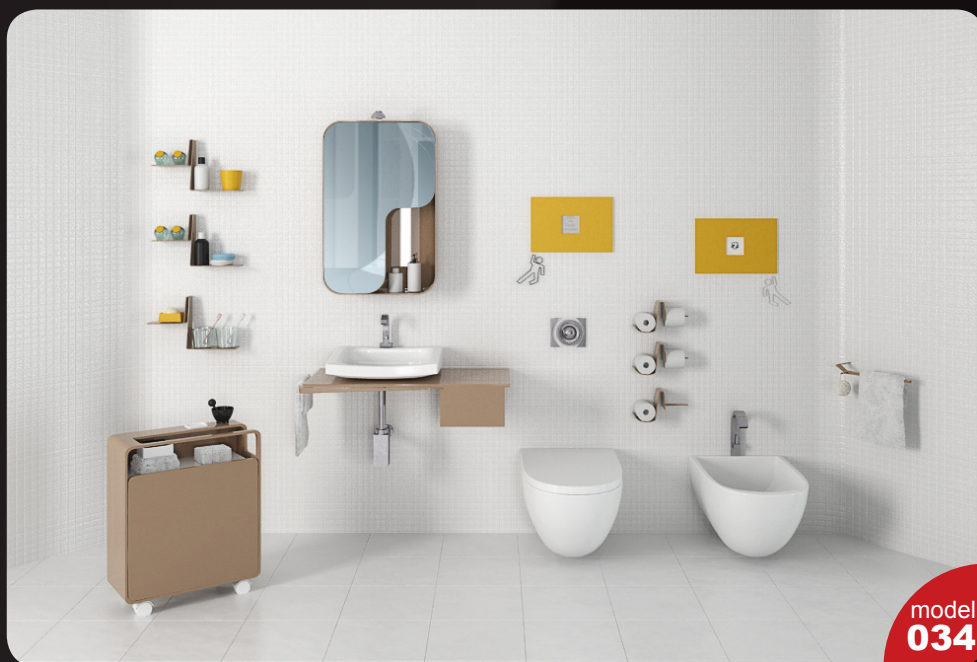

Have you ever lost your race with time doing visualizations? Have you ever been embarrassed of unfinished renders, spending all night on the modeling process, instead of rendering? If you are an architect, and if you need to work fast but with highest precision, this is the thing for you. Archmodels volume 168 gives you 48 professional, highly detailed objects for architectural visualizations. This collection comes with high quality bathroom sets models with all the textures and materials. It is ready to use, just put it into your scene. Why waste costly time for making something that you can have from the best at Evermotion?

Software and models © 2016 EVERMOTION. EVERMOTION logo is trademark or registered trademark of Evermotion Inc. in the U.S. and/or other countries. All rights reserved. All *.max, *.obj, *.fbx, *.c4d models included on this collection with data are an integral part of "archmodels vol.168" and the resale of this data is strictly prohibited. All models can be used for commercial purposes only by owners who bought this archmodels collection. The sharing of archmodels collection data is strictly prohibited unless that user has written authorization from EVERMOTION.