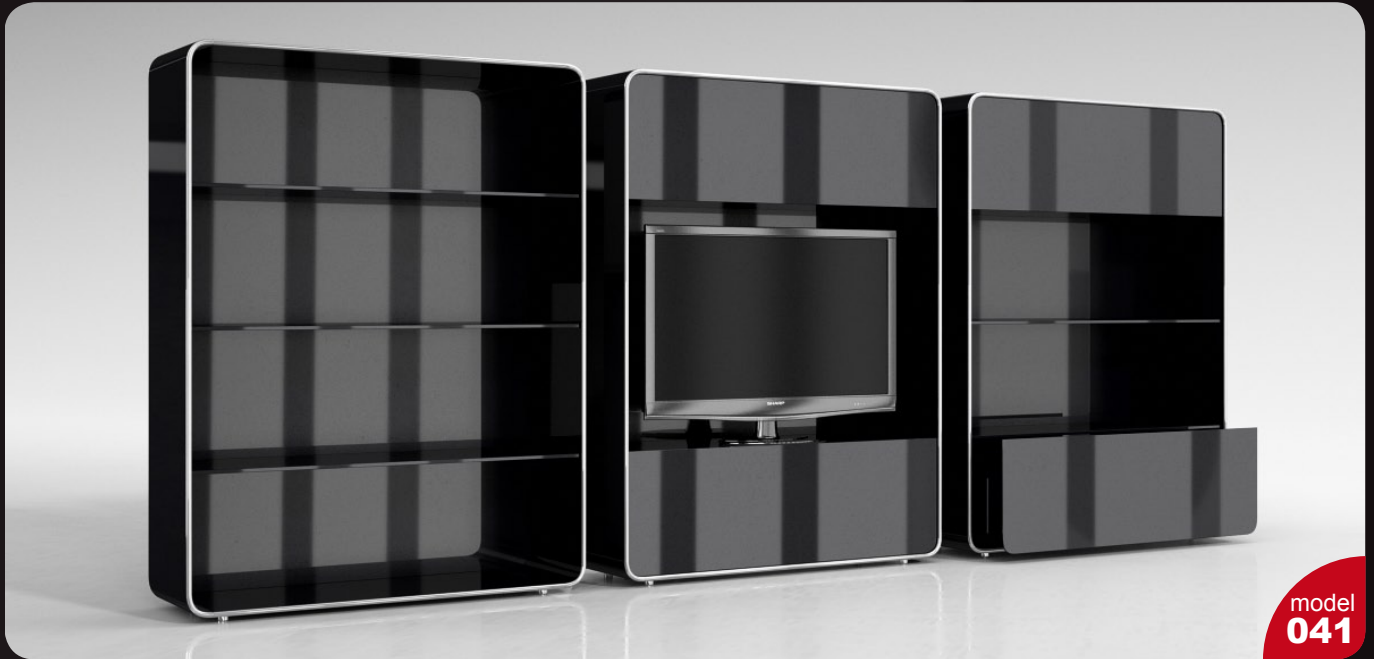

Have you ever lost your race with time doing visualizations? Have you ever been embarrassed of unfinished renders, spending all night on the modeling process, instead of rendering? If you are an architect, and if you need to work fast but with highest precision, this is the thing for you. Archmodels volume 144 gives you 76 professional, highly detailed objects for architectural visualizations. This archmodels collection comes with high quality retro kitchen appliances with all the textures and materials. It is ready to use, just put it into your scene. Why waste costly time for making something that you can have from the best at Evermotion?