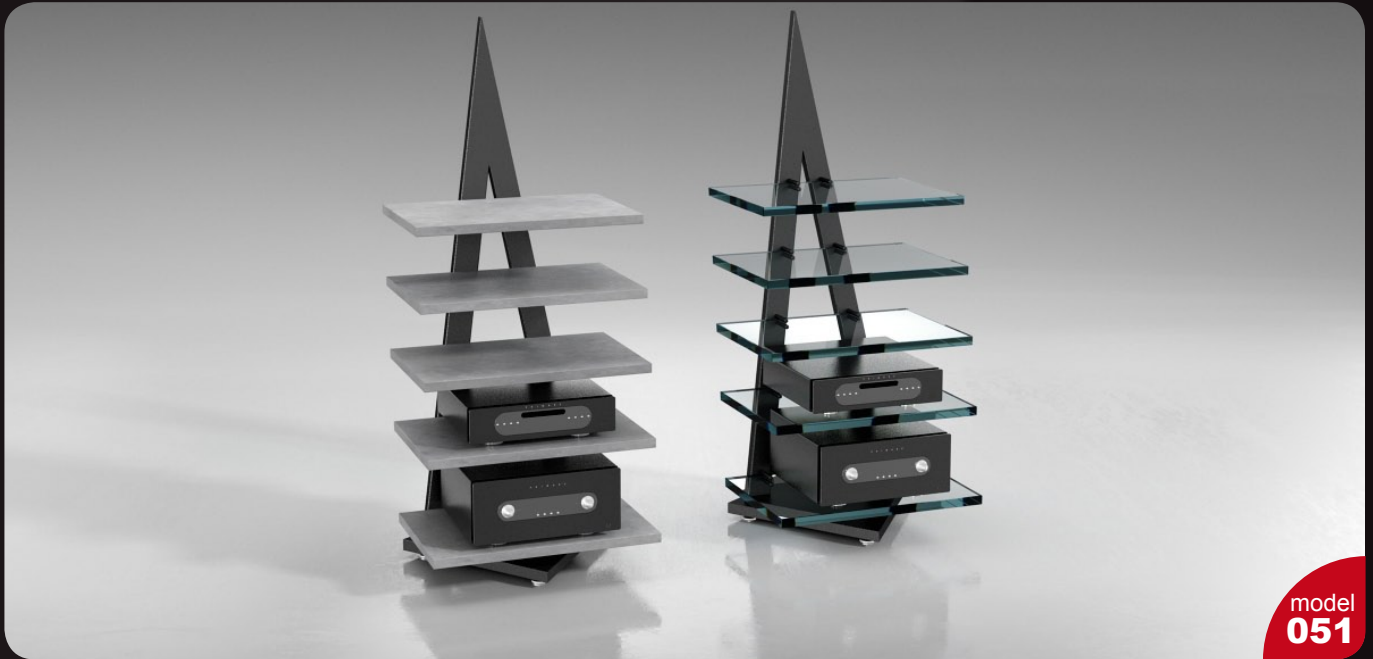

archmodels

2014

Have you ever lost your race with time doing visualizations? Have you ever been embarrassed of unfinished renders, spending all night on the modeling process, instead of rendering? If you are an architect, and if you need to work fast but with highest precision, this is the thing for you. Archmodels volume 144 gives you 76 professional, highly detailed objects for architectural visualizations. This archmodels collection comes with high quality retro kitchen appliances with all the textures and materials. It is ready to use, just put it into your scene. Why waste costly time for making something that you can have from the best at Evermotion?

Software and models © 2014 EVERMOTION. EVERMOTION logo is trademark or registered trademark of Evermotion Inc. in the U.S. and/or other countries. All rights reserved. All *.max, *.obj, *.fbx, *.c4d models included on this collection with data are an integral part of "archmodels vol.144" and the resale of this data is strictly prohibited. All models can be used for commercial purposes only by owners who bought this archmodels collection. The sharing of archmodels collection data is strictly prohibited unless that user has written authorization from EVERMOTION.