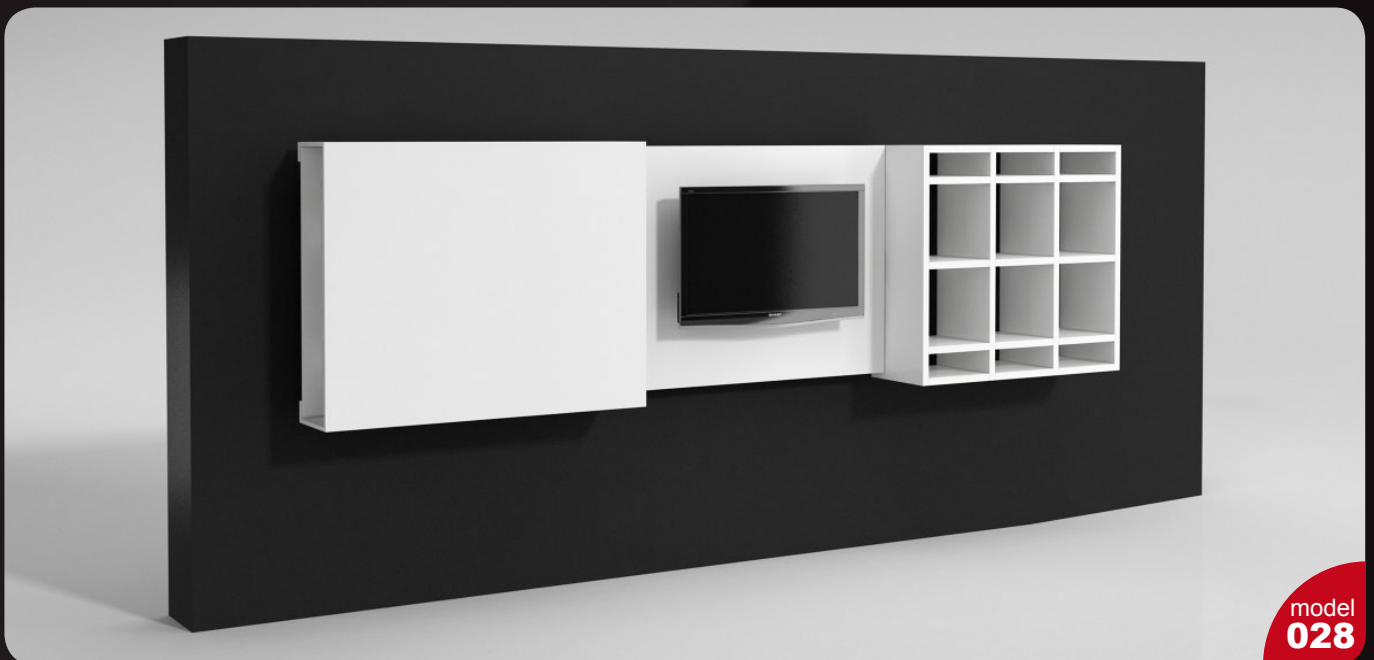

Have you ever lost your race with time doing visualizations? Have you ever been embarrassed of unfinished renders, spending all night on the modeling process, instead of rendering? If you are an architect, and if you need to work fast but with highest precision, this is the thing for you. Archmodels volume 144 gives you 76 professional, highly detailed objects for architectural visualizations. This archmodels collection comes with high quality retro kitchen appliances with all the textures and materials. It is ready to use, just put it into your scene. Why waste costly time for making something that you can have from the best at Evermotion?