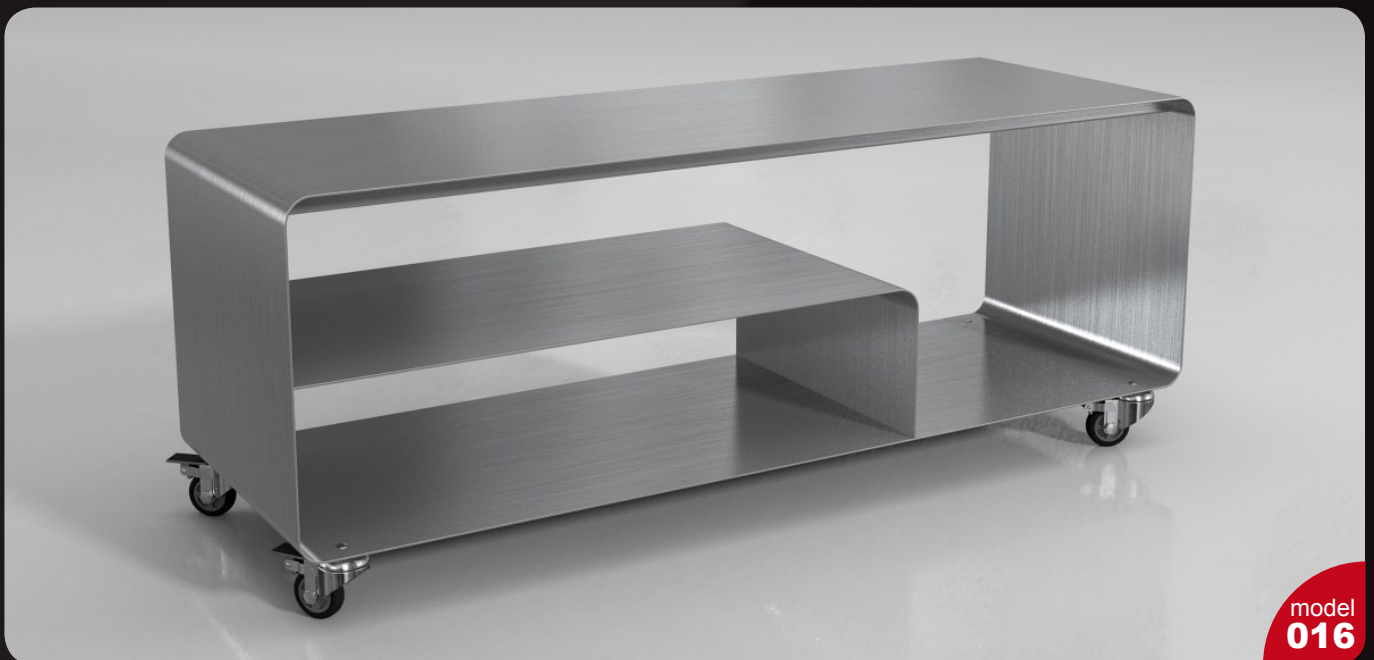

Have you ever lost your race with time doing visualizations? Have you ever been embarrassed of unfinished renders, spending all night on the modeling process, instead of rendering? If you are an architect, and if you need to work fast but with highest precision, this is the thing for you. Archmodels volume 144 gives you 76 professional, highly detailed objects for architectural visualizations. This archmodels collection comes with high quality retro kitchen appliances with all the textures and materials. It is ready to use, just put it into your scene. Why waste costly time for making something that you can have from the best at Evermotion?