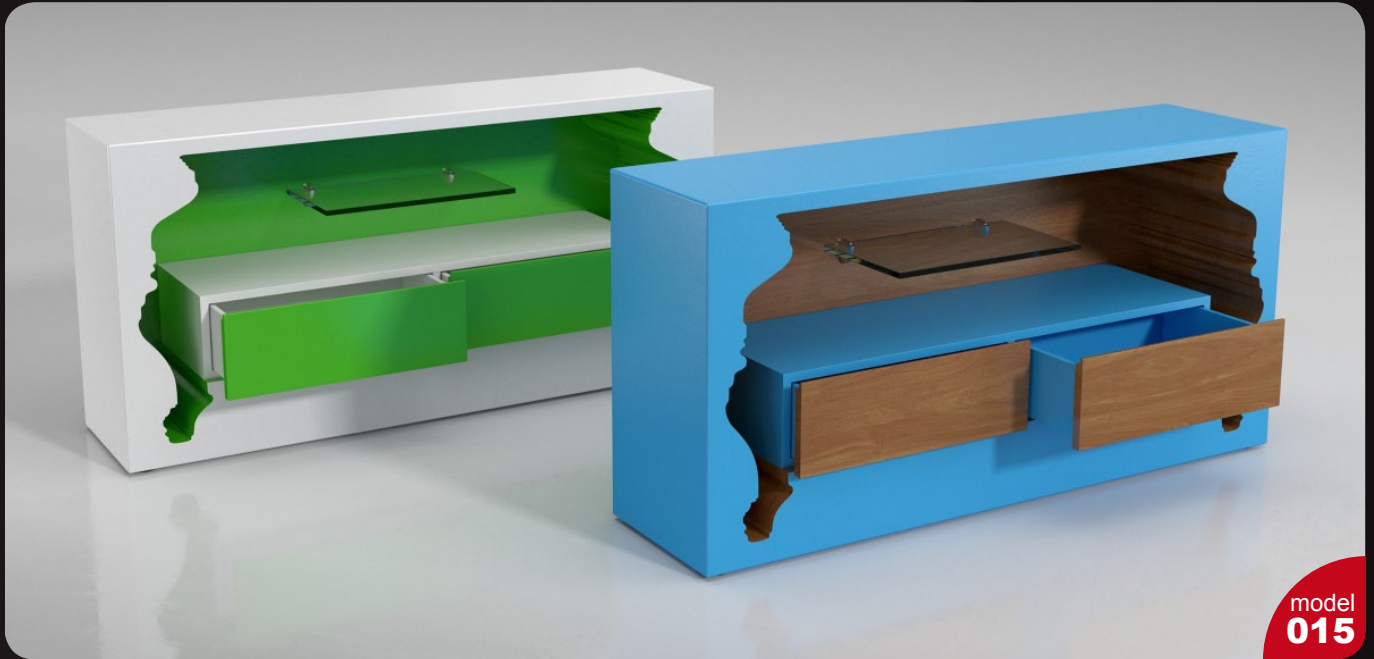

model
013

model
014

Have you ever lost your race with time doing visualizations? Have you ever been embarrassed of unfinished renders, spending all night on the modeling process, instead of rendering? If you are an architect, and if you need to work fast but with highest precision, this is the thing for you. Archmodels volume 144 gives you 76 professional, highly detailed objects for architectural visualizations. This archmodels collection comes with high quality retro kitchen appliances with all the textures and materials. It is ready to use, just put it into your scene. Why waste costly time for making something that you can have from the best at Evermotion?