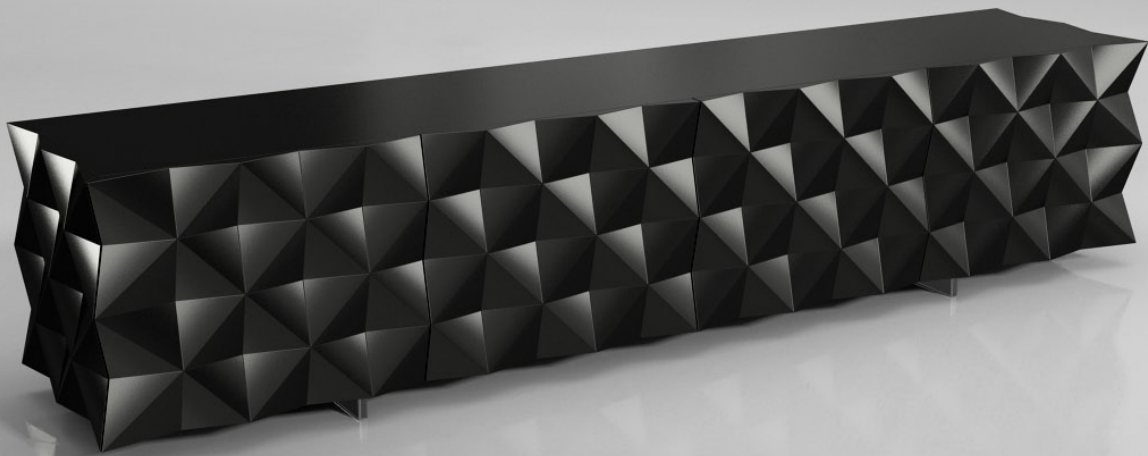

Have you ever lost your race with time doing visualizations? Have you ever been embarrassed of unfinished renders, spending all night on the modeling process, instead of rendering? If you are an architect, and if you need to work fast but with highest precision, this is the thing for you. Archmodels volume 144 gives you 76 professional, highly detailed objects for architectural visualizations. This archmodels collection comes with high quality retro kitchen appliances with all the textures and materials. It is ready to use, just put it into your scene. Why waste costly time for making something that you can have from the best at Evermotion?