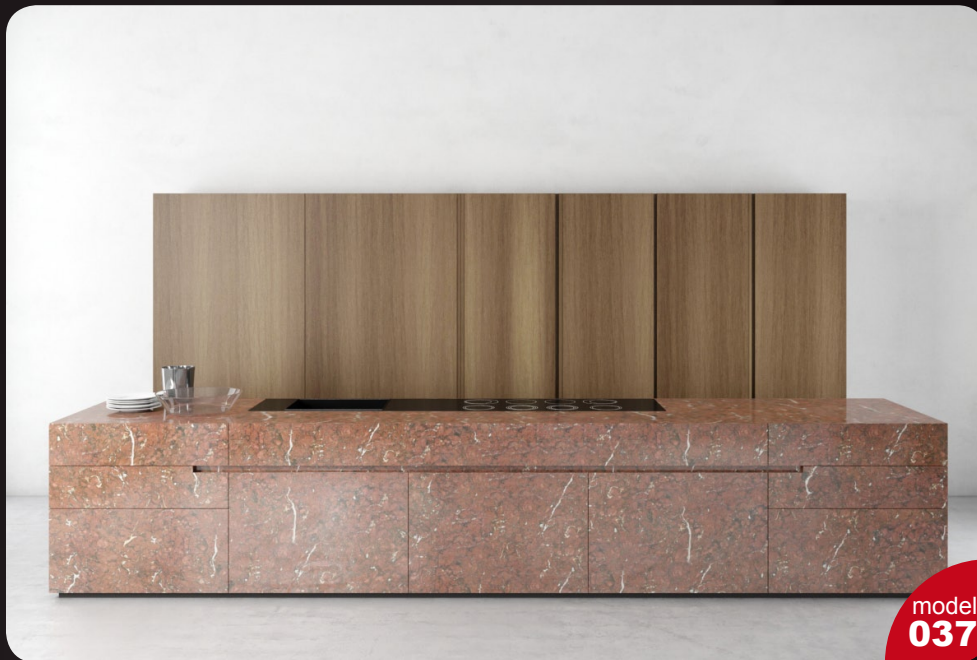

Software and models © 2013 EVERMOTION. EVERMOTION logo is trademark or registered trademark of Evermotion Inc. in the U.S. and/or other countries. All rights reserved. All *.max, *.obj, *.fbx, *.c4d models included on this DVDROM with data are an integral part of "archmodels vol.137" and the resale of this data is strictly prohibited. All models can be used for commercial purposes only by owners who bought this DVDROM. The sharing of DVDROM data is strictly prohibited unless that user has written authorization from EVERMOTION.