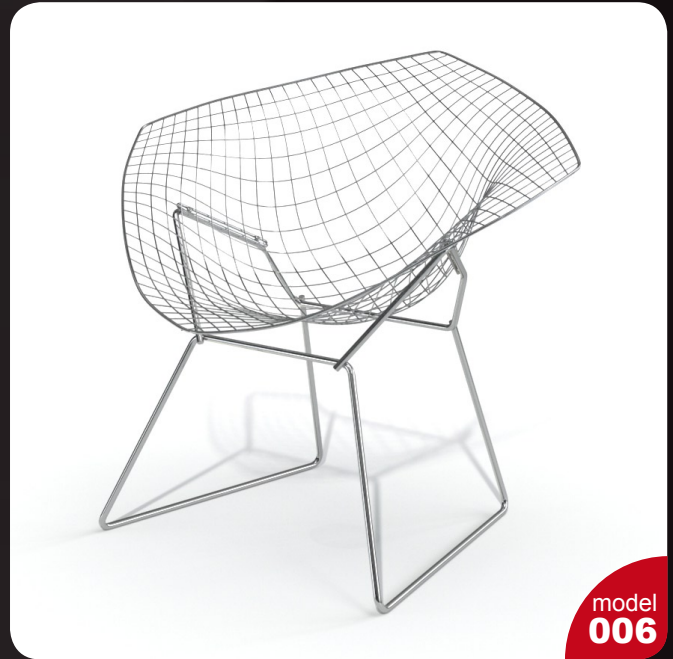

archmodels

2012

Have you ever lost your race with time doing visualizations? Have you ever been embarrassed of unfinished renders, spending all night on the modeling process, instead of rendering? If you are an architect, and if you need to work fast but with highest precision, this is the thing for you. Archmodels volume 121 gives you 52 professional, highly detailed objects for architectural visualizations. This dvd comes with high quality modern chairs with all the textures and materials. It is ready to use, just put it into your scene. Why waste costly time for making something that you can have from the best at Evermotion?