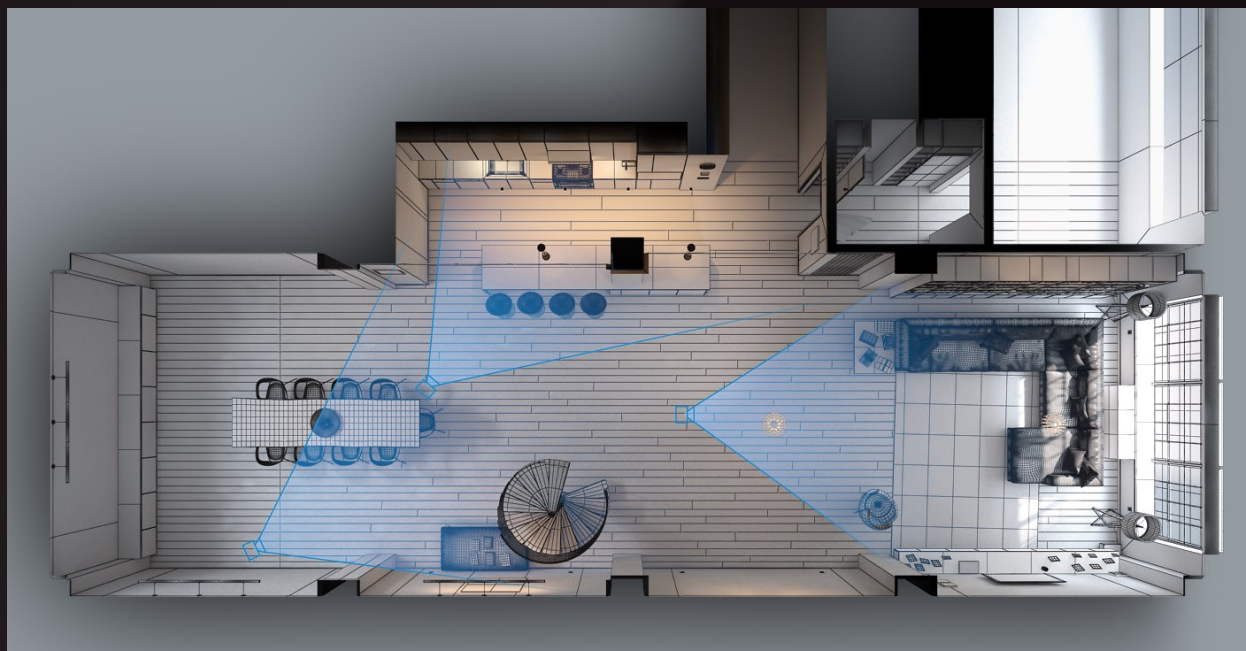

Software and models © 2013 EVERMOTION. EVERMOTION logo is trademark or registered trademark of Evermotion Inc. in the U.S. and/or other countries. All rights reserved. All *.max scenes included on this DVDROM with data are an integral part of „archinteriors vol.29” and the resale of this data is strictly prohibited. All models can be used for commercial purposes only by owners who bought this DVDROM. The sharing of DVDROM data is strictly prohibited unless that user has written authorizati on from EVERMOTION.