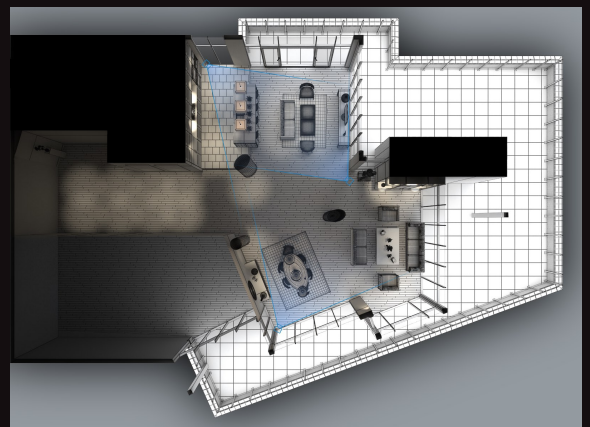

Software and models © 2013 EVERMOTION. EVERMOTION logo is trademark or registered trademark of Evermotion Inc. in the U.S. and/or other countries. All rights reserved. All *.max scenes included on this DVDROM with data are an integral part of „archinteriors vol.29” and the resale of this data is strictly prohibited. All models can be used for commercial purposes only by owners who bought this DVDROM. The sharing of DVDROM data is strictly prohibited unless that user has written authorizati on from EVERMOTION.