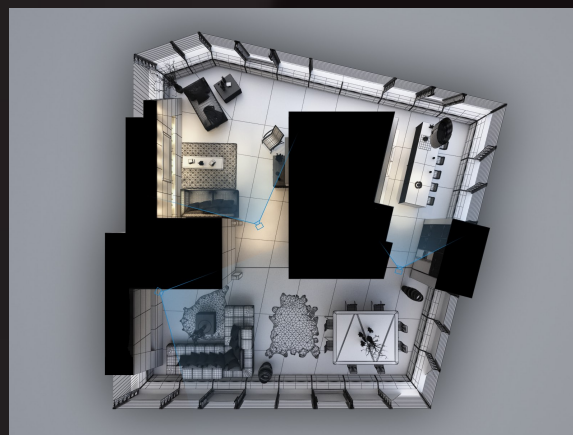

archinteriors

2013

Have you ever wanted to make professional exterior renderings? Do you know how to use V-RaySun, V-RaySky and V-RayPhysicalCamera? Have you ever had problems with composition? Archinteriors will end all your problems. Take a look at this 5 complete interiors with professional shaders and lighting ready to render. Get your own portfolio and join cg market.

INTERIOR 2

Software and models © 2013 EVERMOTION. EVERMOTION logo is trademark or registered trademark of Evermotion Inc. in the U.S. and/or other countries. All rights reserved. All *.max scenes included on this DVDROM with data are an integral part of „archinteriors vol.29” and the resale of this data is strictly prohibited. All models can be used for commercial purposes only by owners who bought this DVDROM. The sharing of DVDROM data is strictly prohibited unless that user has written authorizati on from EVERMOTION.