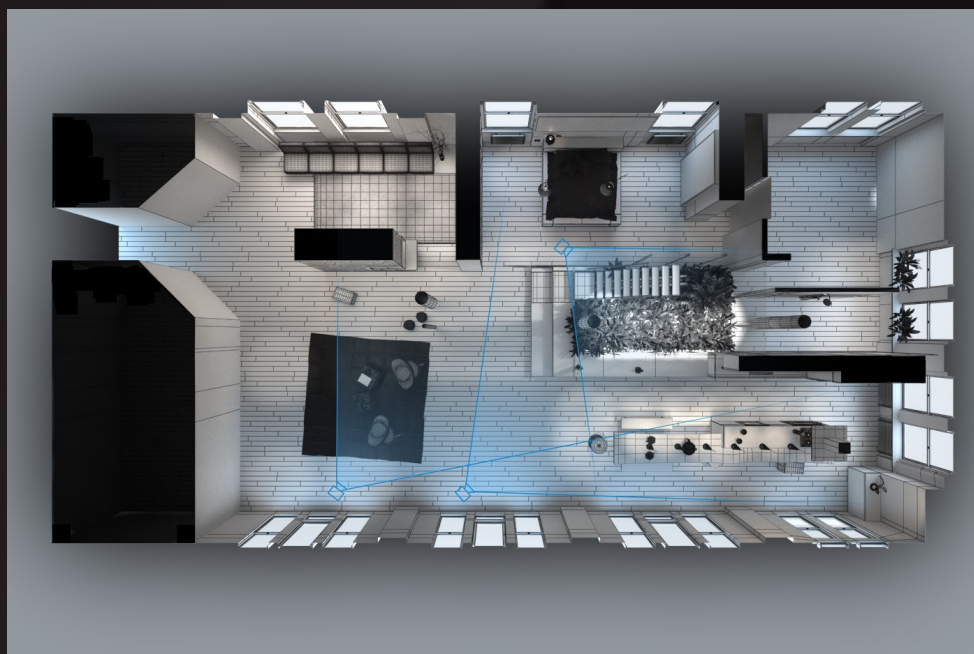

Software and models © 2013 EVERMOTION. EVERMOTION logo is trademark or registered trademark of Evermotion Inc. in the U.S. and/or other countries. All rights reserved. All *.max scenes included on this DVDROM with data are an integral part of „archinteriors vol.29” and the resale of this data is strictly prohibited. All models can be used for commercial purposes only by owners who bought this DVDROM. The sharing of DVDROM data is strictly prohibited unless that user has written authorizati on from EVERMOTION.