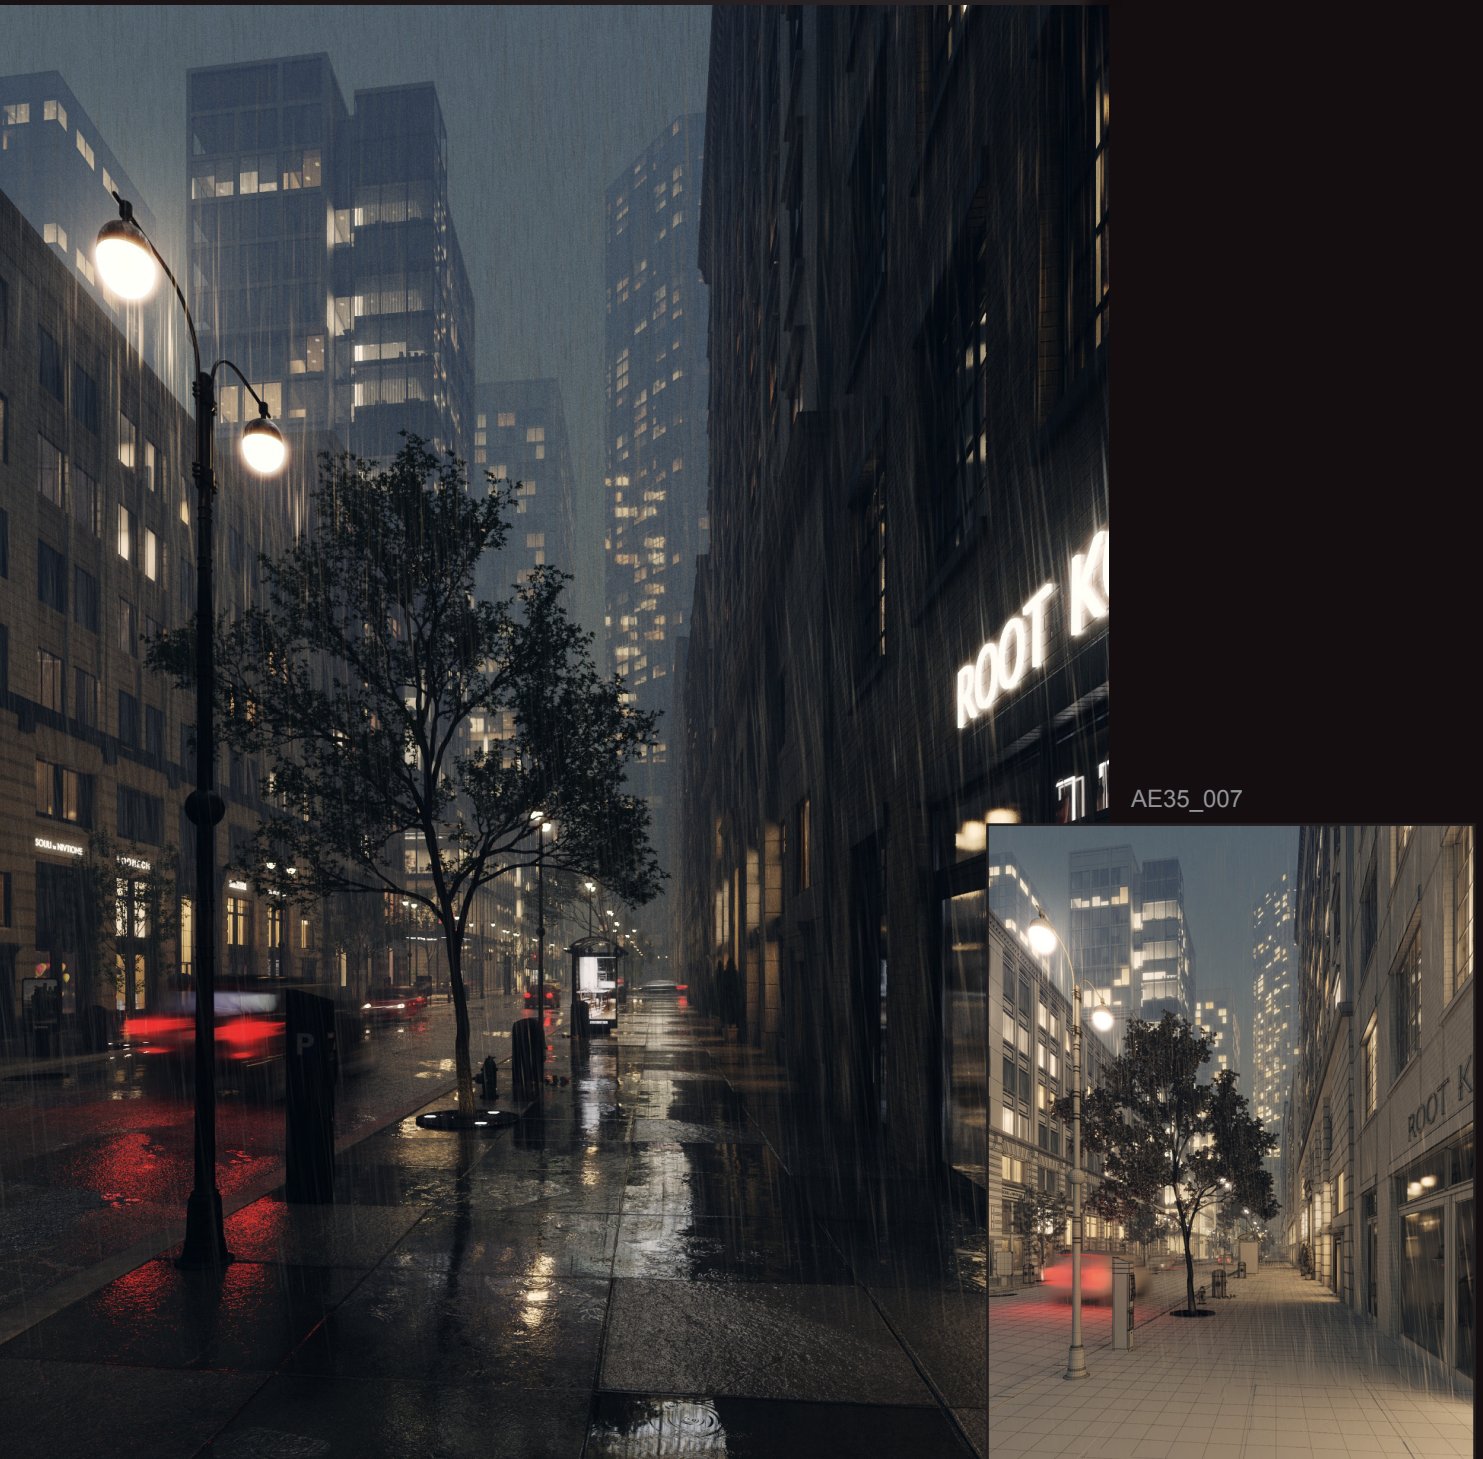

Have you ever wanted to make professional exterior renderings? Do you know how to use V-RaySun, V-RaySky and V-RayPhysicalCamera? Have you ever had problems with composition? Archexteriors will end all your problems. Take a look at this fully textured scenes with professional shaders and lighting ready to render. Get your own portfolio and join cg market.