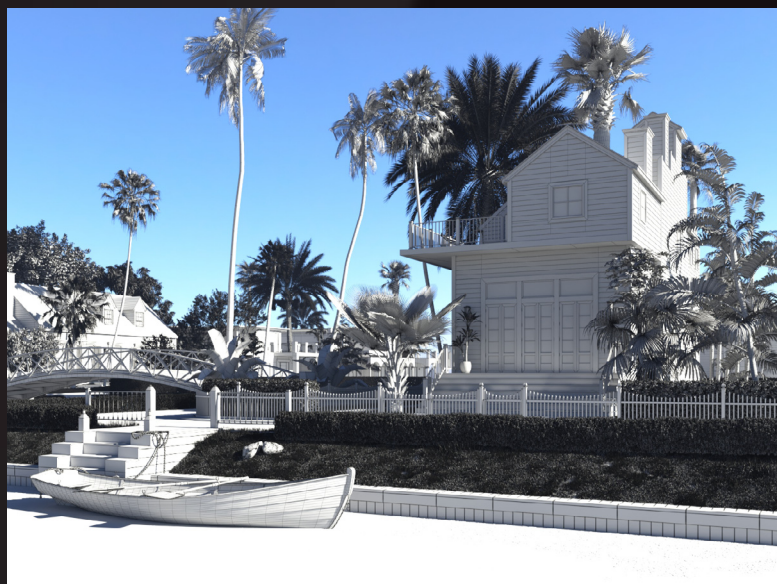

Software and models © 2019 EVERMOTION. EVERMOTION logo is trademark or registered trademark of Evermotion Inc. in the U.S. and/or other countries. All rights reserved. All *.max, and bitmaps models included on this collection with data are an integral part of „archexteriors vol.34” and the resale of this data is strictly prohibited. All models can be used for commercial purposes only by owners who bought this collection. The sharing of collection is strictly prohibited unless that user has written authorization from EVERMOTION.