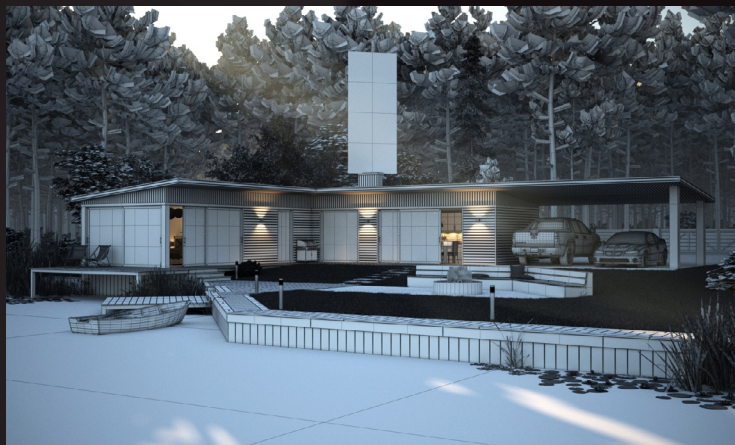

Software and models © 2019 EVERMOTION. EVERMOTION logo is trademark or registered trademark of Evermotion Inc. in the U.S. and/or other countries. All rights reserved. All *.max, and bitmaps models included on this collection with data are an integral part of „archexteriors vol.34” and the resale of this data is strictly prohibited. All models can be used for commercial purposes only by owners who bought this collection. The sharing of collection is strictly prohibited unless that user has written authorization from EVERMOTION.