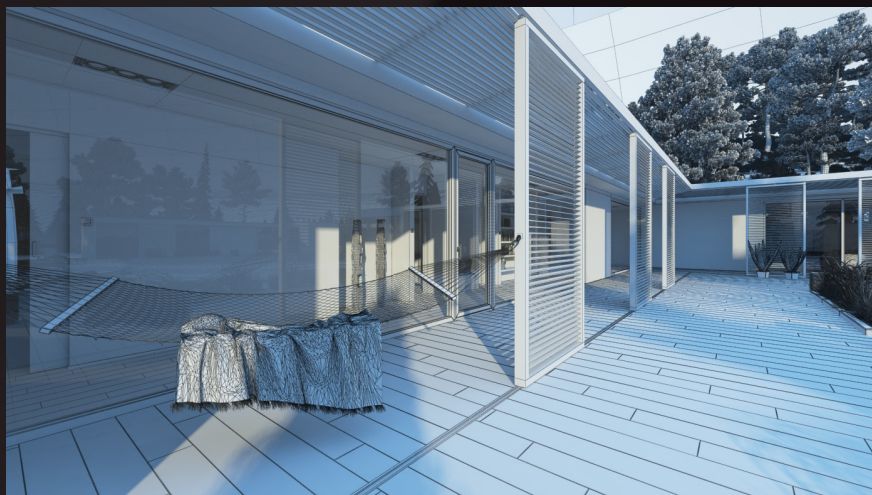

Software and models © 2016 EVERMOTION. EVERMOTION logo is trademark or registered trademark of Evermotion Inc. in the U.S. and/or other countries. All rights reserved. All *.max, *.hdr and bitmaps models included on this collection with data are an integral part of „archexteriors vol.27” and the resale of this data is strictly prohibited. All models can be used for commercial purposes only by owners who bought this collection. The sharing of collection is strictly prohibited unless that user has written authorization from EVERMOTION.