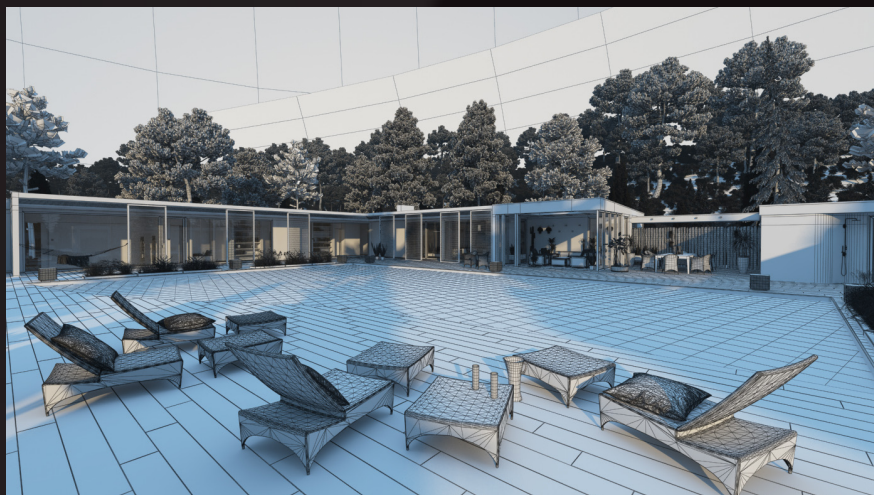

Software and models © 2016 EVERMOTION. EVERMOTION logo is trademark or registered trademark of Evermotion Inc. in the U.S. and/or other countries. All rights reserved. All *.max, *.hdr and bitmaps models included on this collection with data are an integral part of „archexteriors vol.27” and the resale of this data is strictly prohibited. All models can be used for commercial purposes only by owners who bought this collection. The sharing of collection is strictly prohibited unless that user has written authorization from EVERMOTION.