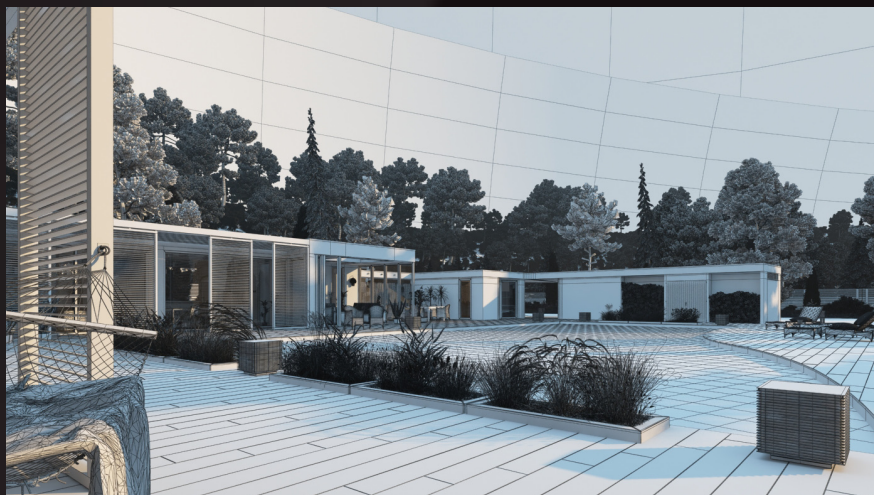

Software and models © 2016 EVERMOTION. EVERMOTION logo is trademark or registered trademark of Evermotion Inc. in the U.S. and/or other countries. All rights reserved. All *.max, *.hdr and bitmaps models included on this collection with data are an integral part of „archexteriors vol.27” and the resale of this data is strictly prohibited. All models can be used for commercial purposes only by owners who bought this collection. The sharing of collection is strictly prohibited unless that user has written authorization from EVERMOTION.