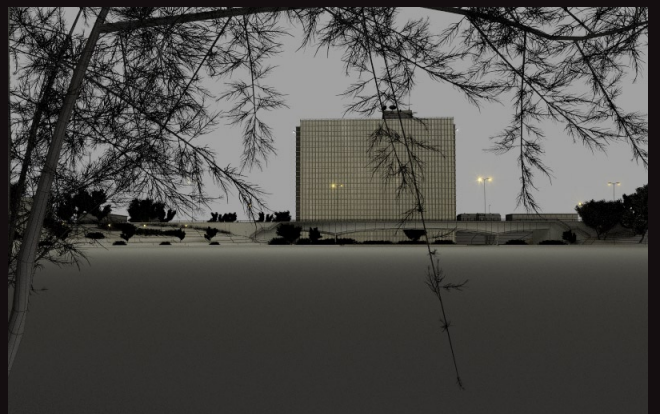

scene 5 - wire

Software and models © 2012 EVERMOTION. EVERMOTION logo is trademark or registered trademark of Evermotion Inc. in the U.S. and/or other countries. All rights reserved. All *.max models included on this DVDROM with data are an integral part of „archexteriors vol.16” and the resale of this data is strictly prohibited. All models can be used for commercial purposes only by owners who bought this DVDROM. The sharing of DVDROM data is strictly prohibited unless that user has written authorization from EVERMOTION.