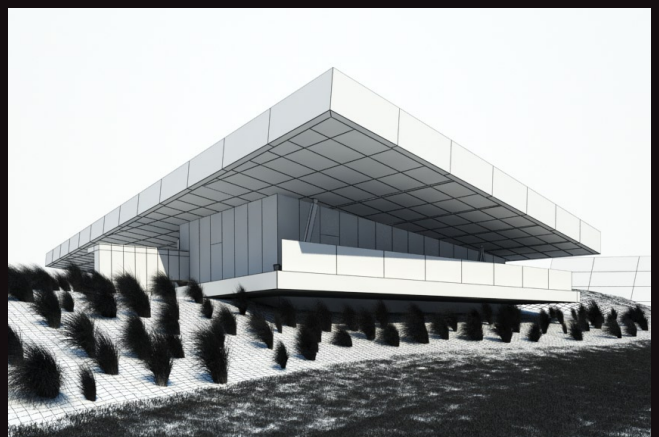

scene 9 - wire

Software and models © 2012 EVERMOTION. EVERMOTION logo is trademark or registered trademark of Evermotion Inc. in the U.S. and/or other countries. All rights reserved. All *.max models included on this DVDROM with data are an integral part of „archexteriors vol.16” and the resale of this data is strictly prohibited. All models can be used for commercial purposes only by owners who bought this DVDROM. The sharing of DVDROM data is strictly prohibited unless that user has written authorization from EVERMOTION.