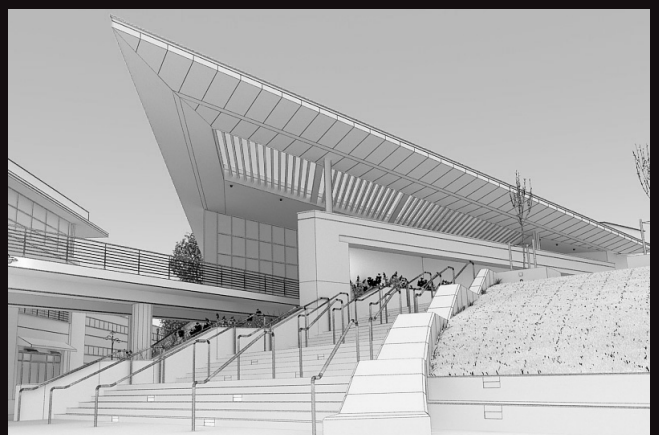

scene 4 - wire

Software and models © 2012 EVERMOTION. EVERMOTION logo is trademark or registered trademark of Evermotion Inc. in the U.S. and/or other countries. All rights reserved. All *.max models included on this DVDROM with data are an integral part of „archexteriors vol.16” and the resale of this data is strictly prohibited. All models can be used for commercial purposes only by owners who bought this DVDROM. The sharing of DVDROM data is strictly prohibited unless that user has written authorizati on from EVERMOTION.