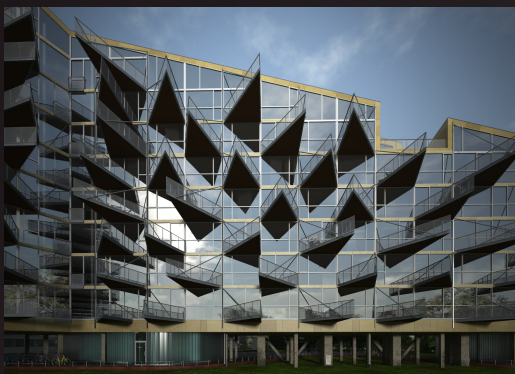

scene 7 - raw render