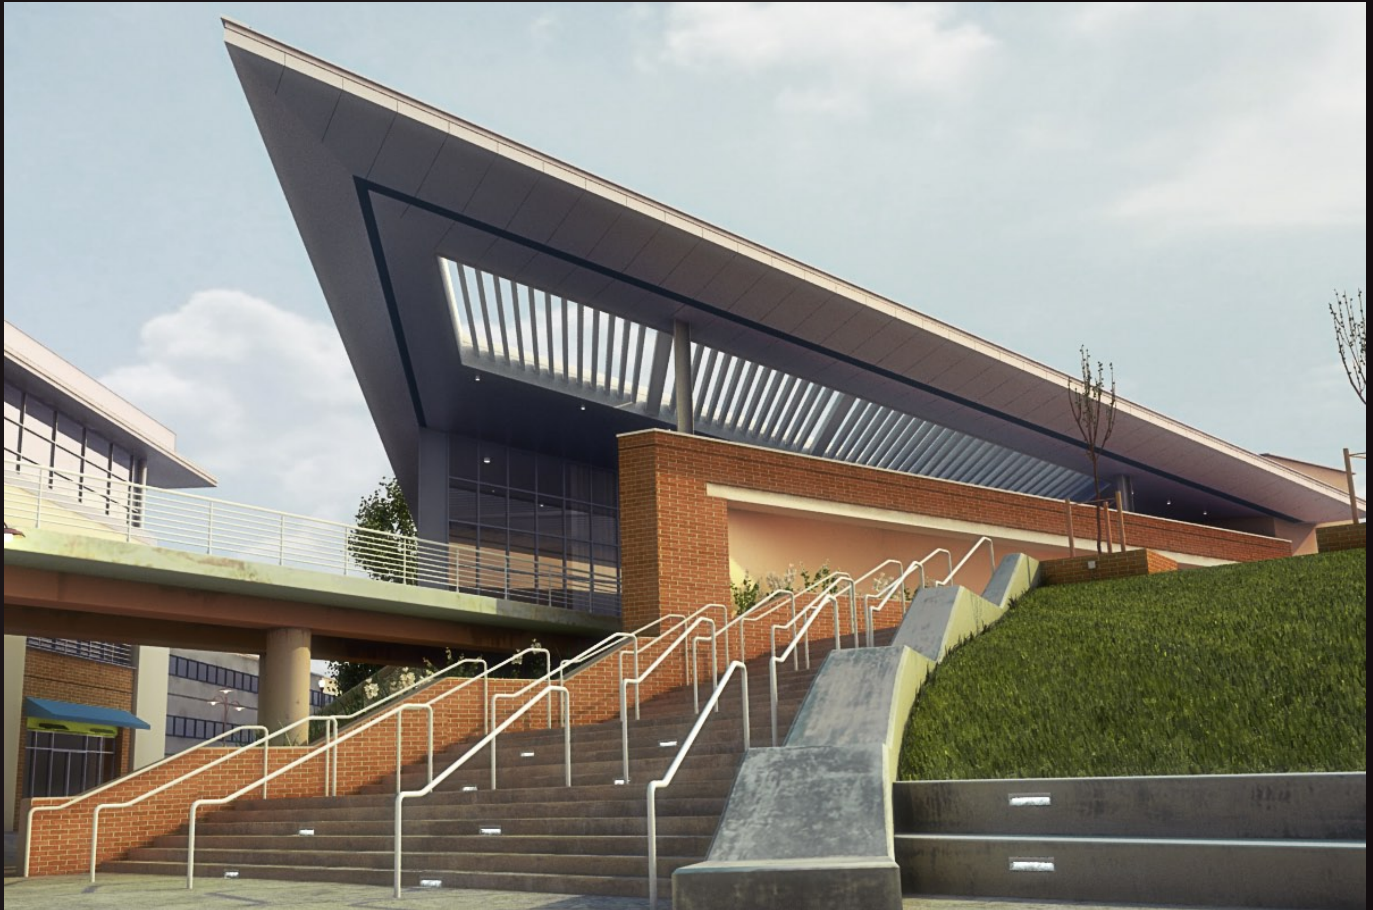

# archexteriors

2012

Have you ever wanted to make professional exterior renderings? Do you know how to use V-RaySun, V-RaySky and V-RayPhysicalCamera? Have you ever had problems with composition? Archexteriors will end all your problems. Take a look at this 10 fully textured scenes with professional shaders and lighting ready to render. Get your own portfolio and join cg market.