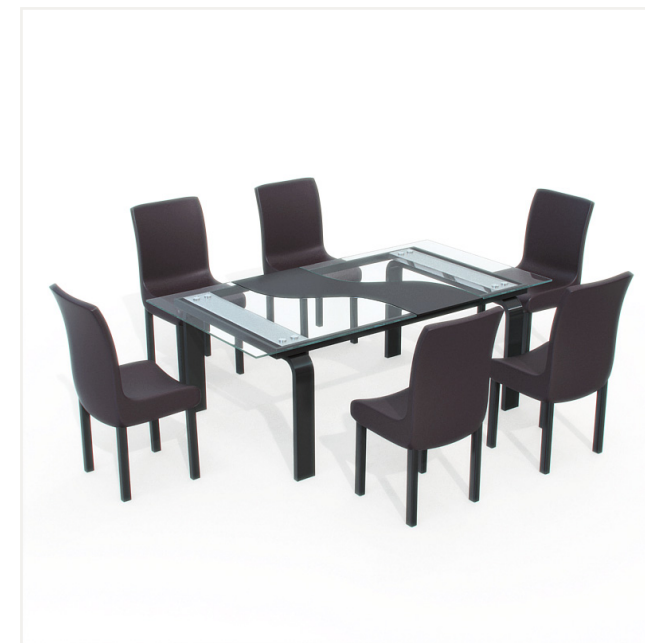

3D Model 024 Modern dining furniture 01 03

ID: 10ravens_3D_M_024_Modern_dining_furniture_01_03