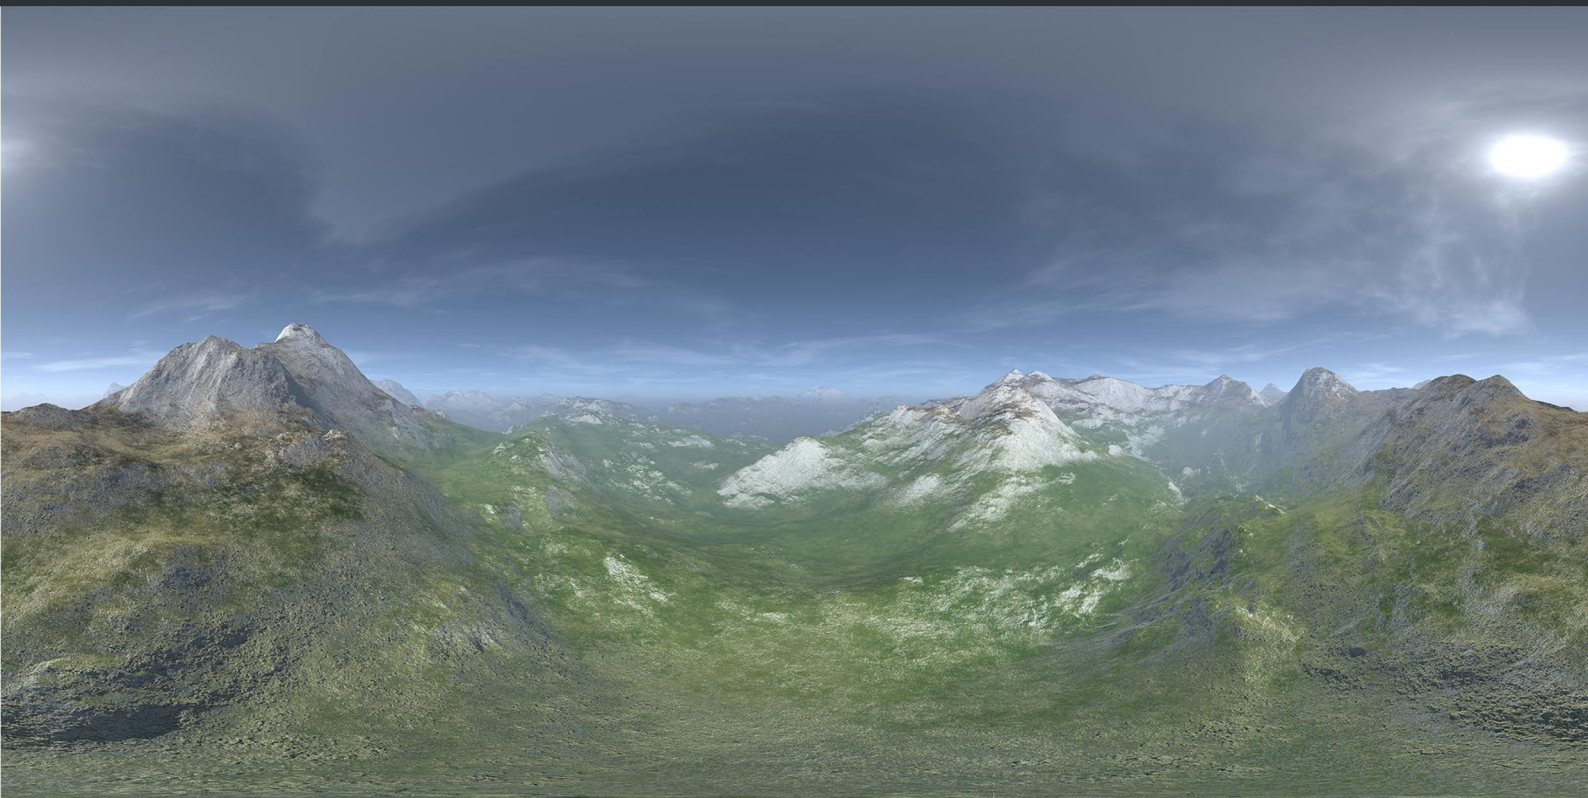

FILENAME: CGAXIS_HDRI_SKIES_03_15