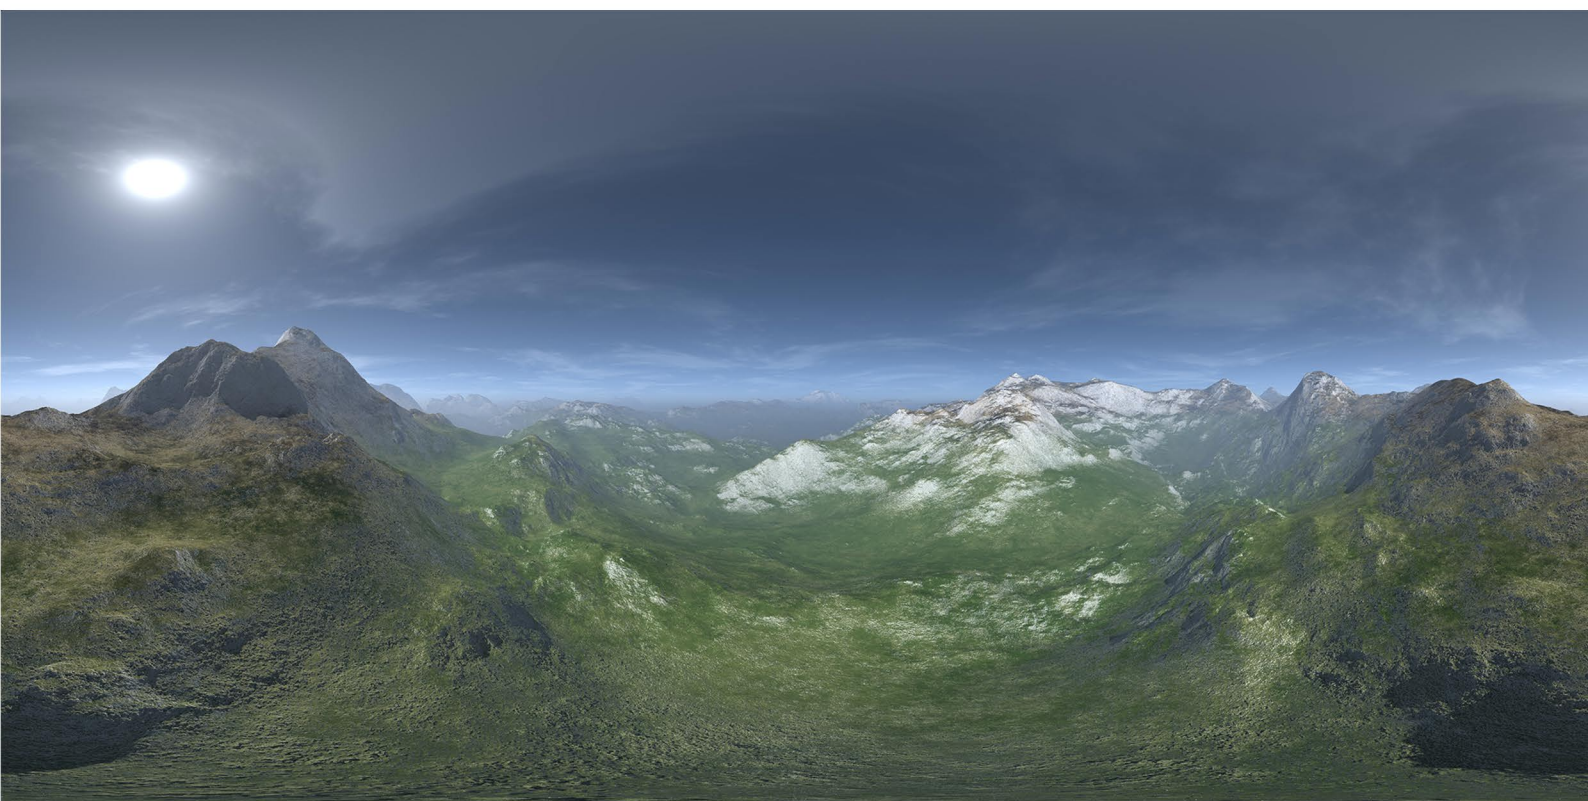

FILENAME: CGAXIS_HDRI_SKIES_03_16